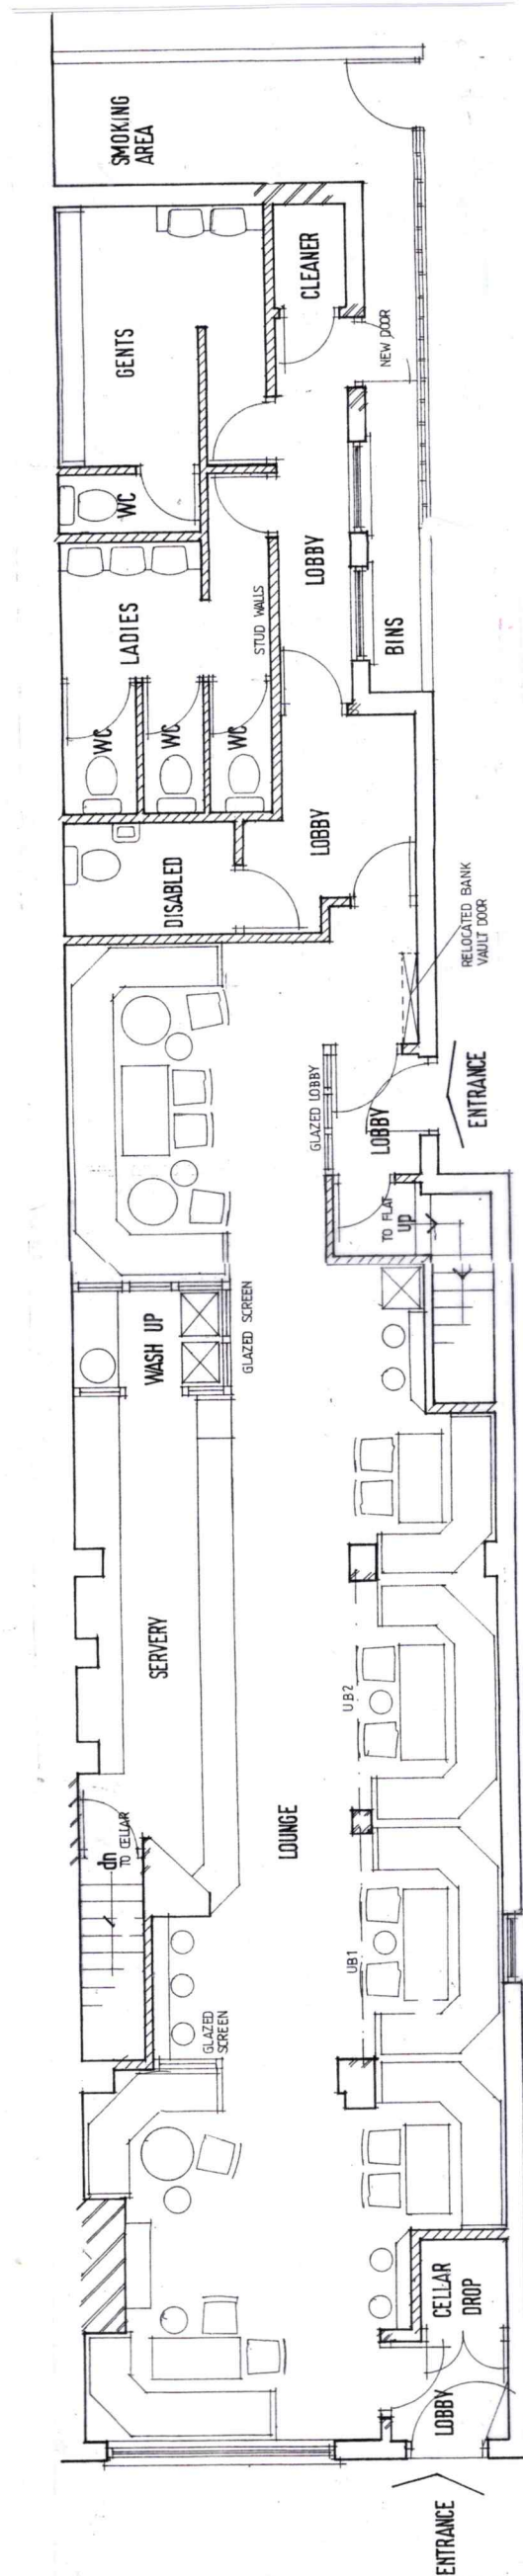

MAPLE DESIGN

93, Trinity Road, Amblecote,
Stourbridge, West Midlands.
DY8 4LZ

Tel:- 01384:442458

Fax:- 01384:442479

Mob:- 07831:278898

e-mail:- robert-francis@btconnect.com

PROPERTY :-

The Real Ale Tavern.

67, Load Street,

Bewdley,

DY12 2AW.

TITLE:-

Existing Floor & Roof Plans.

DATE:- Dec 2020

SCALE:- 1:100

Drawing No MD/LS/866/30

EXISTING SECOND FLOOR PLAN

EXISTING FIRST FLOOR/ROOF PLAN

EXISTING GROUND FLOOR PLAN