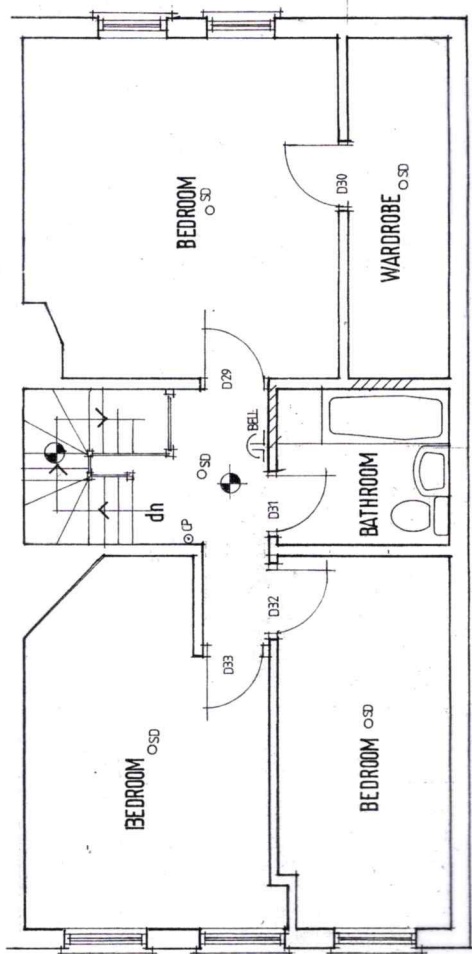

67, Load Street,

Bewdley,

DY12 2AW.

TITLE:-

Existing Floor & Roof Plans.

DATE:- Dec 2020

SCALE:- 1:100

Drawing No MD/LS/866/30

EXISTING SECOND FLOOR PLAN

EXISTING FIRST FLOOR/ROOF PLAN

EXISTING GROUND FLOOR PLAN