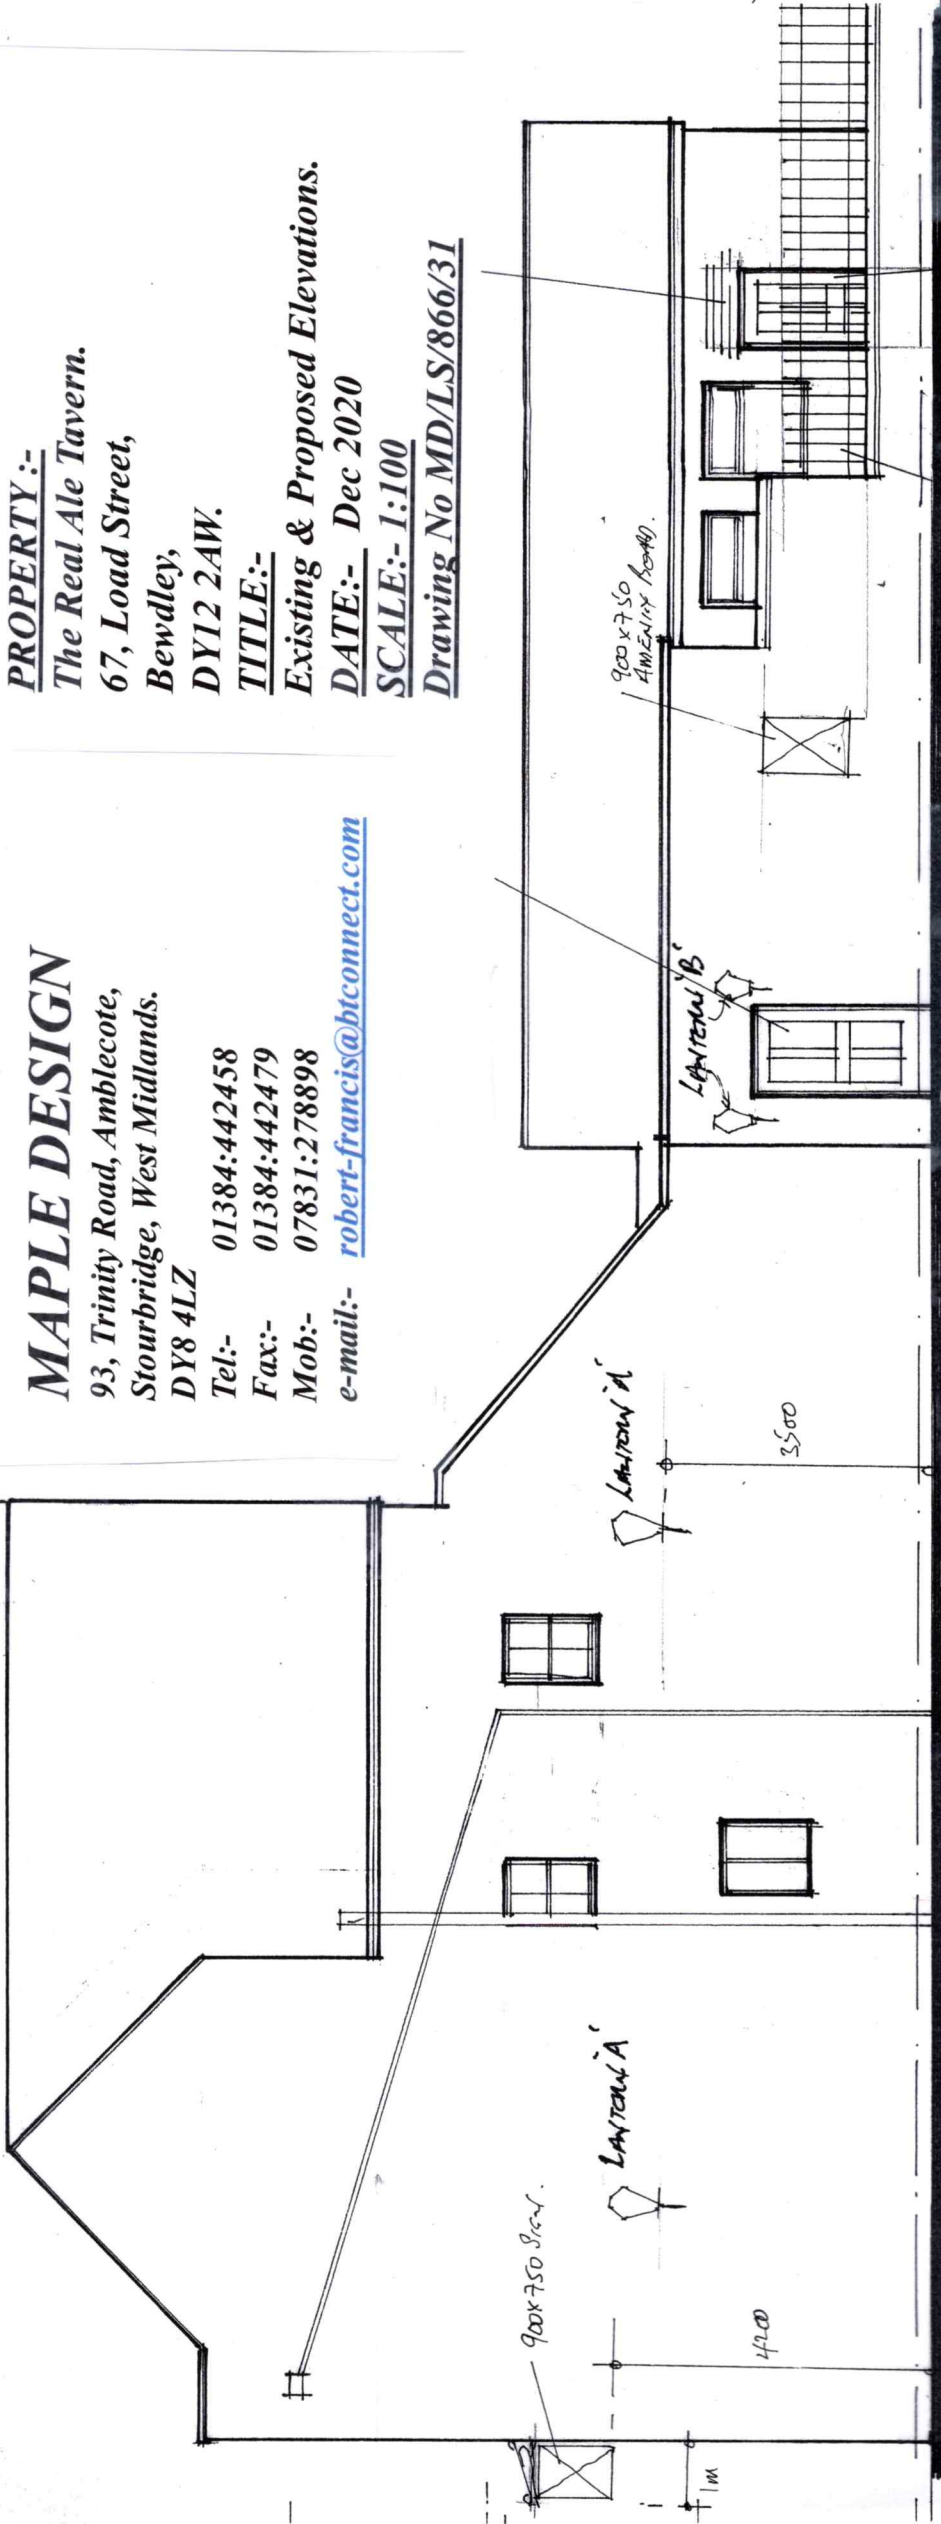

**PROPERTY :-**  
**The Real Ale Tavern.**

67, Load Street,  
Bewdley,  
DY12 2AW.

**TITLE :-**

**Existing & Proposed Elevations.**

**DATE :- Dec 2020**

**SCALE :- 1:100**

**Drawing No MD/LS/866/31**

**EXISTING REAR ELEVATION**

**PROPOSED REAR ELEVATION**

**EXISTING SIDE ELEVATION**

**PROPOSED SIDE ELEVATION**