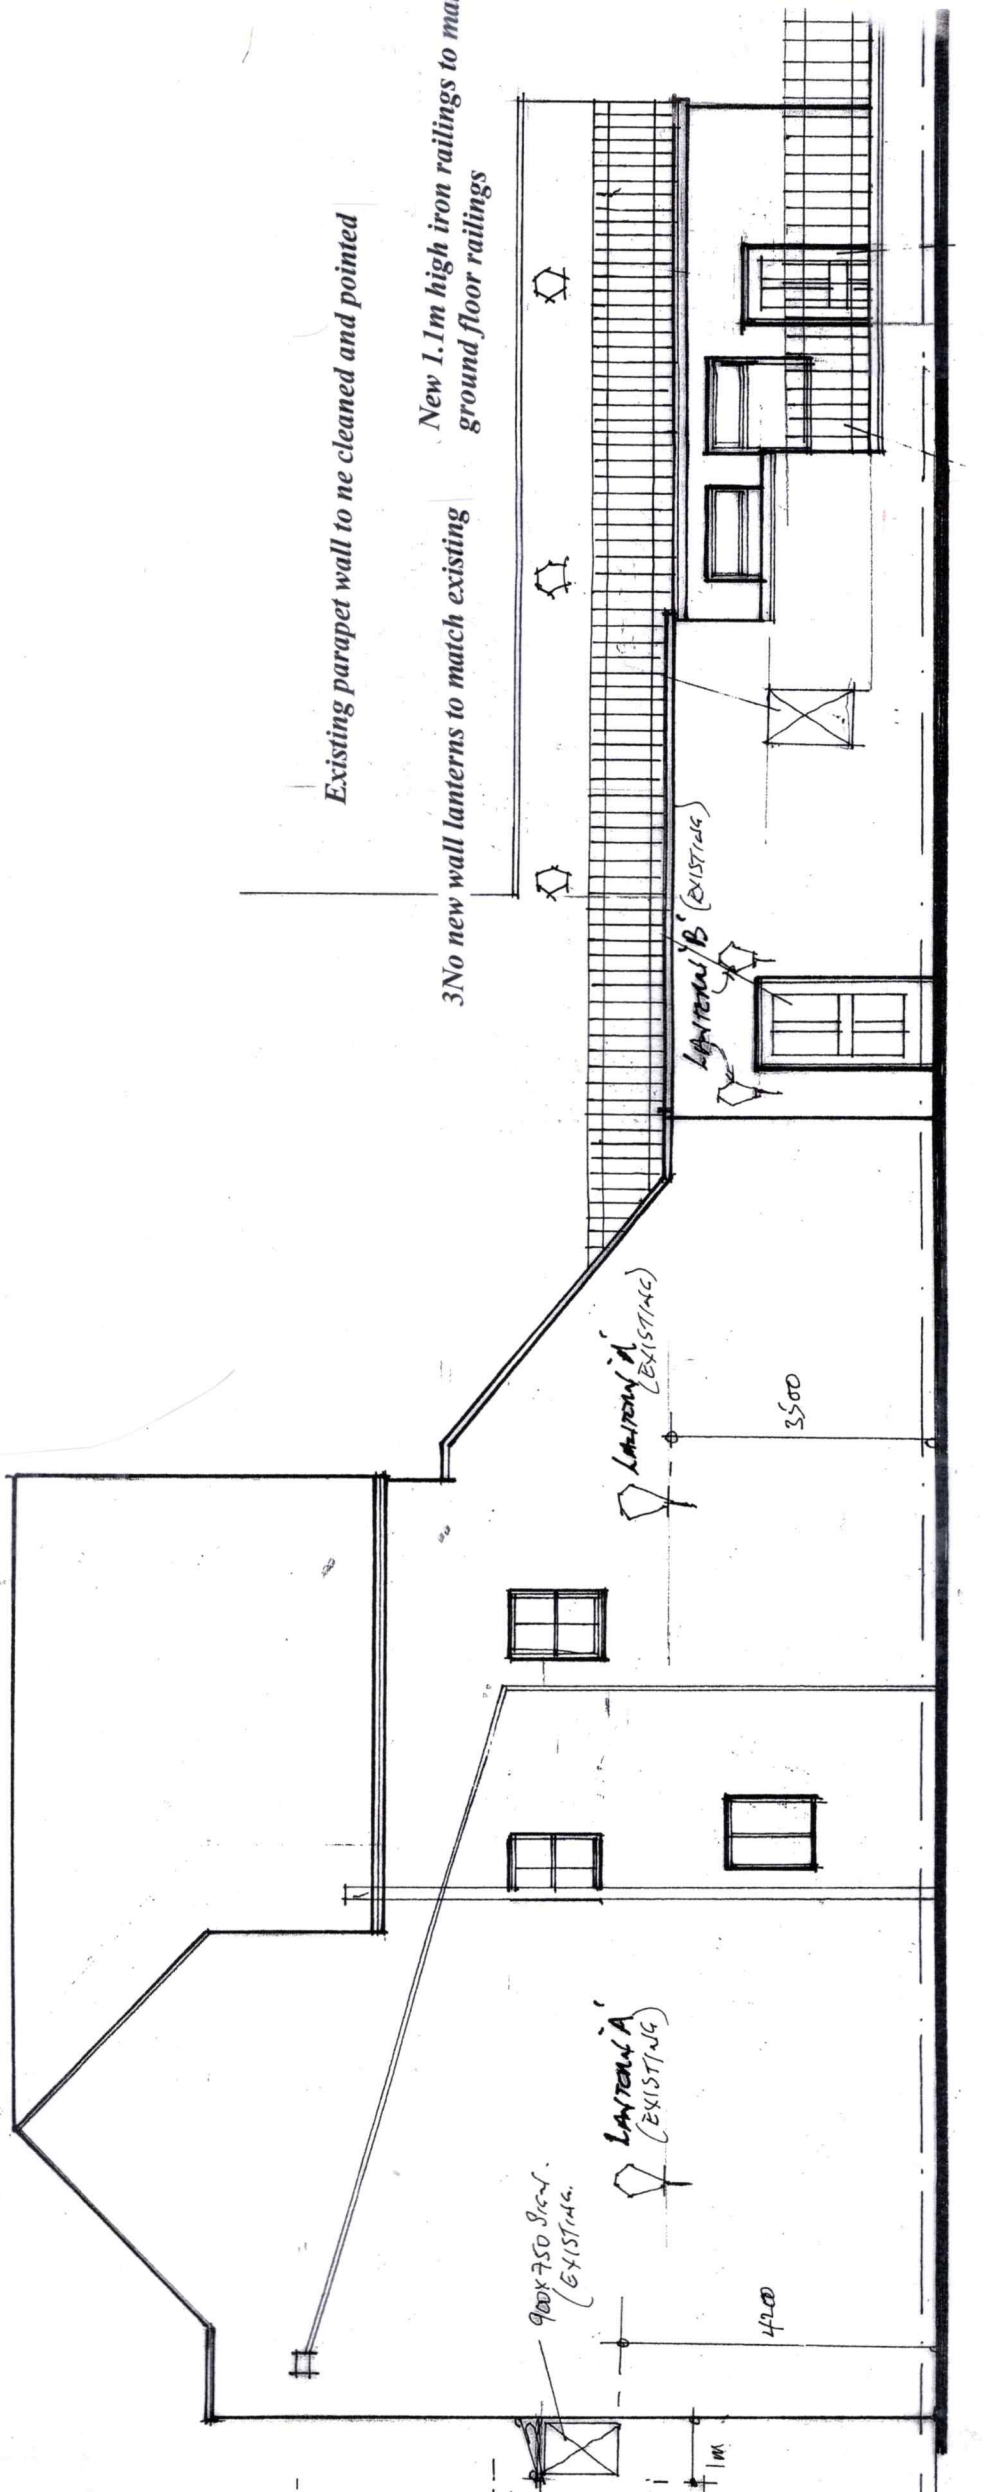

**PROPERTY :-**  
**The Real Ale Tavern.**

67, Load Street,  
Bewdley,  
DY12 2AW.

**TITLE :-**

**Existing & Proposed Elevations.**

**DATE :- Dec 2020**

**SCALE :- 1:100**

**Drawing No MD/LS/866/31**

**EXISTING REAR ELEVATION**

**PROPOSED REAR ELEVATION**

**EXISTING SIDE ELEVATION**

**PROPOSED SIDE ELEVATION**