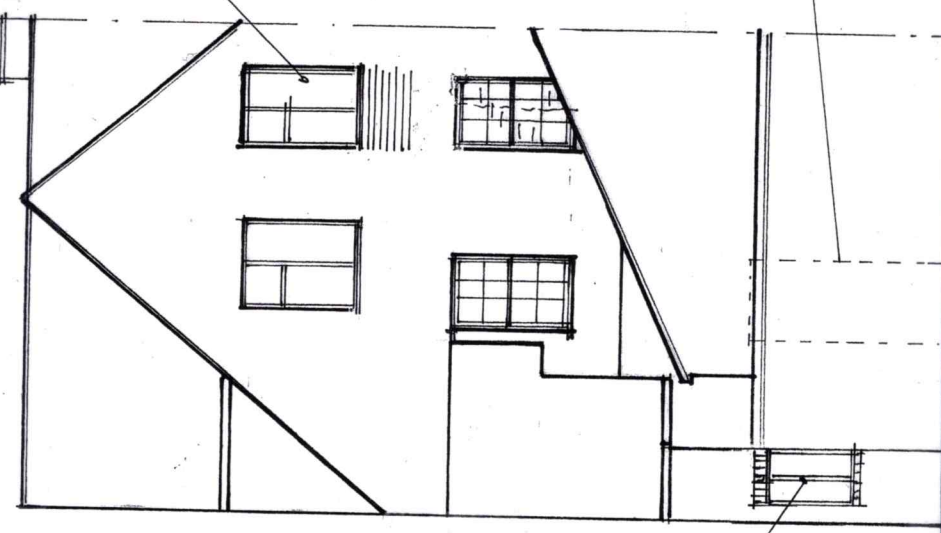

**PROPERTY :-**  
**The Real Ale Tavern.**

67, Load Street,  
Bewdley,  
DY12 2AW.

**TITLE :-**

**Existing & Proposed Elevations.**

**DATE :- Dec 2020**

**SCALE :- 1:100**

**Drawing No MD/LS/866/31**

**EXISTING REAR ELEVATION**

**PROPOSED REAR ELEVATION**

**EXISTING SIDE ELEVATION**

**PROPOSED SIDE ELEVATION**