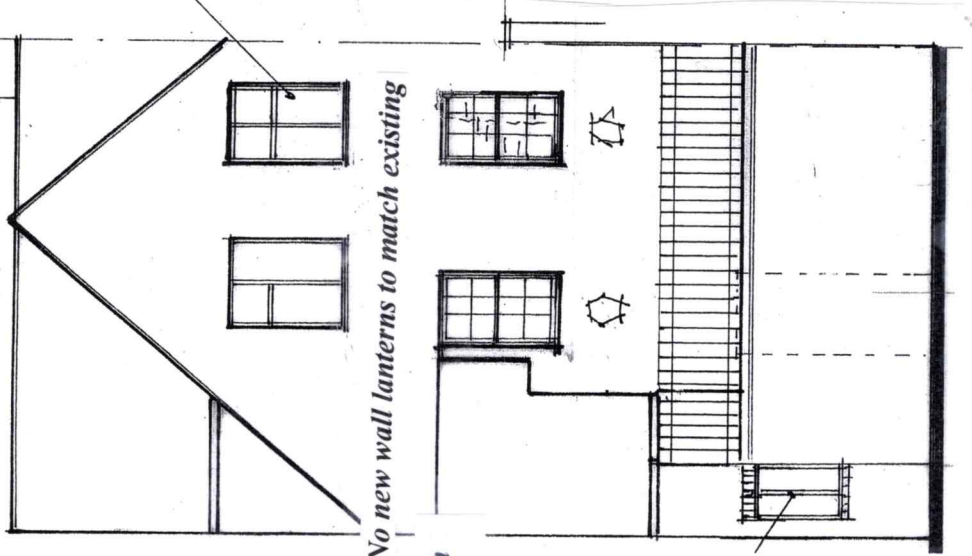

**PROPERTY :-**  
**The Real Ale Tavern.**

67, Load Street,  
Bewdley,  
DY12 2AW.

**TITLE :-**

**Existing & Proposed Elevations.**

**DATE :- Dec 2020**

**SCALE :- 1:100**

**Drawing No MD/LS/866/31**

**EXISTING REAR ELEVATION**

**PROPOSED REAR ELEVATION**

**EXISTING SIDE ELEVATION**

**PROPOSED SIDE ELEVATION**