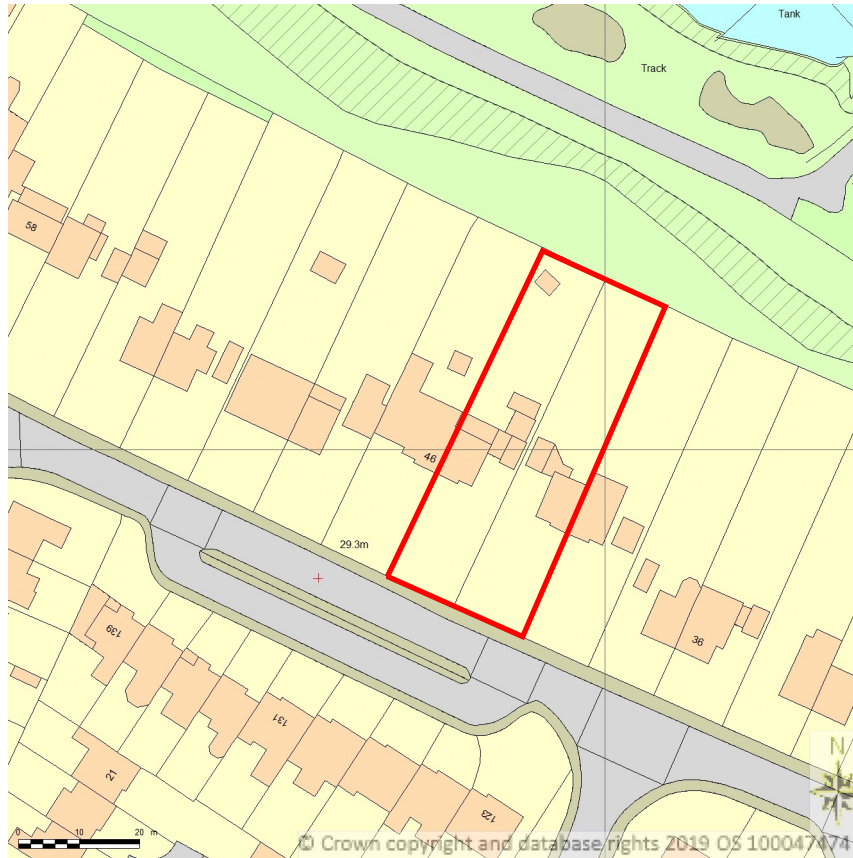

SITE LOCATION PLAN

AREA 2 HA

SCALE: 1:1250 on A4

CENTRE COORDINATES: 380072 , 272203

Supplied by Streetwise Maps Ltd

www.streetwise.net

Licence No: 100047474

14:37:29 27/11/2019