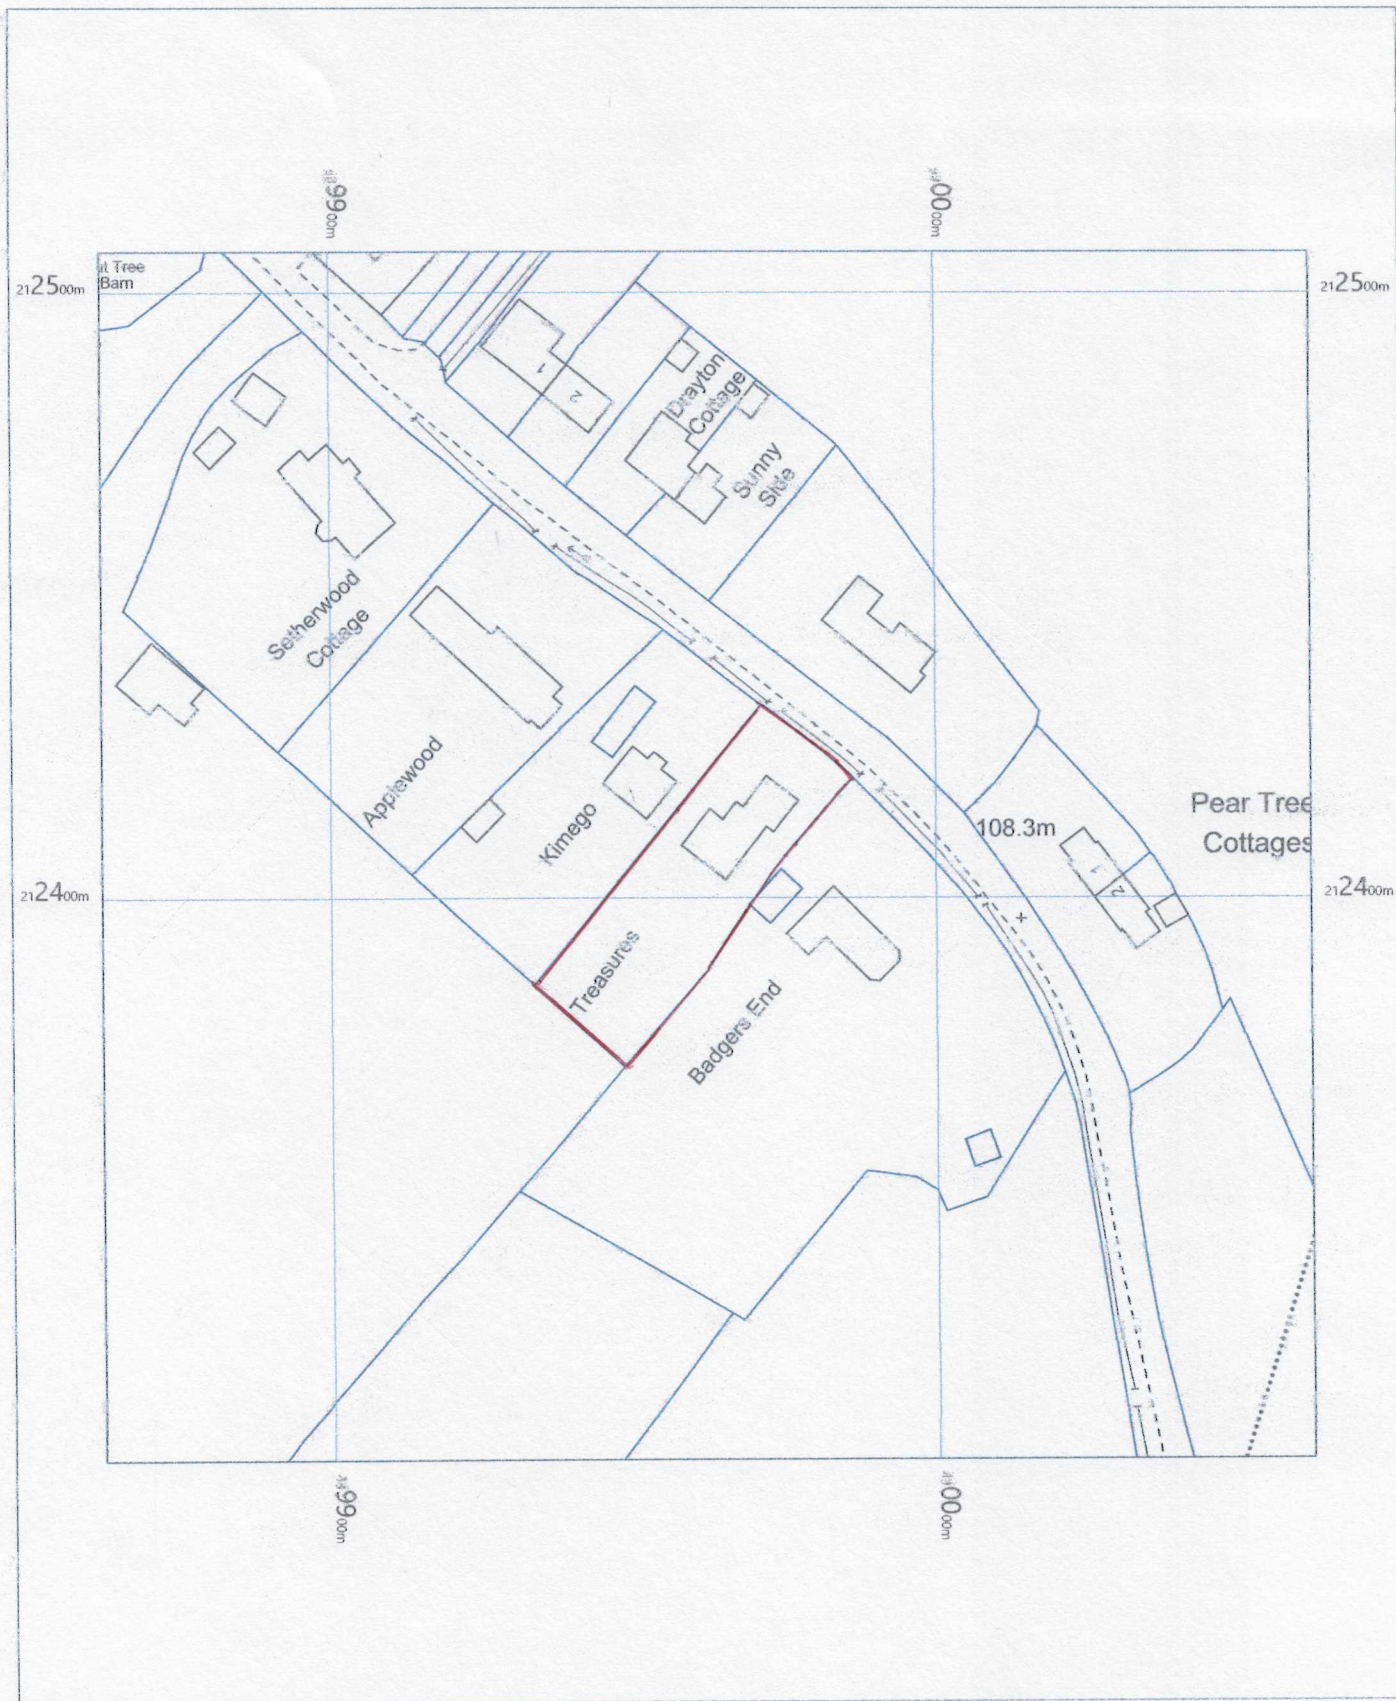

# Treasures, Drayton Beauchamp

OS MasterMap 1250/2500/10000 scale  
Thursday, January 7, 2021, ID: BLIT-00929349  
[www.planningapplicationmaps.co.uk](http://www.planningapplicationmaps.co.uk)

1:500 scale print at A4, Centre: 489962 E, 212407 N

©Crown Copyright Ordnance Survey. Licence no. 100051661

# Treasures, Drayton Beauchamp

OS MasterMap 1250/2500/10000 scale  
Thursday, January 7, 2021, ID: BLJT-00929348  
[www.planningapplicationmaps.co.uk](http://www.planningapplicationmaps.co.uk)

1:1250 scale print at A4, Centre: 489962 E, 212407 N