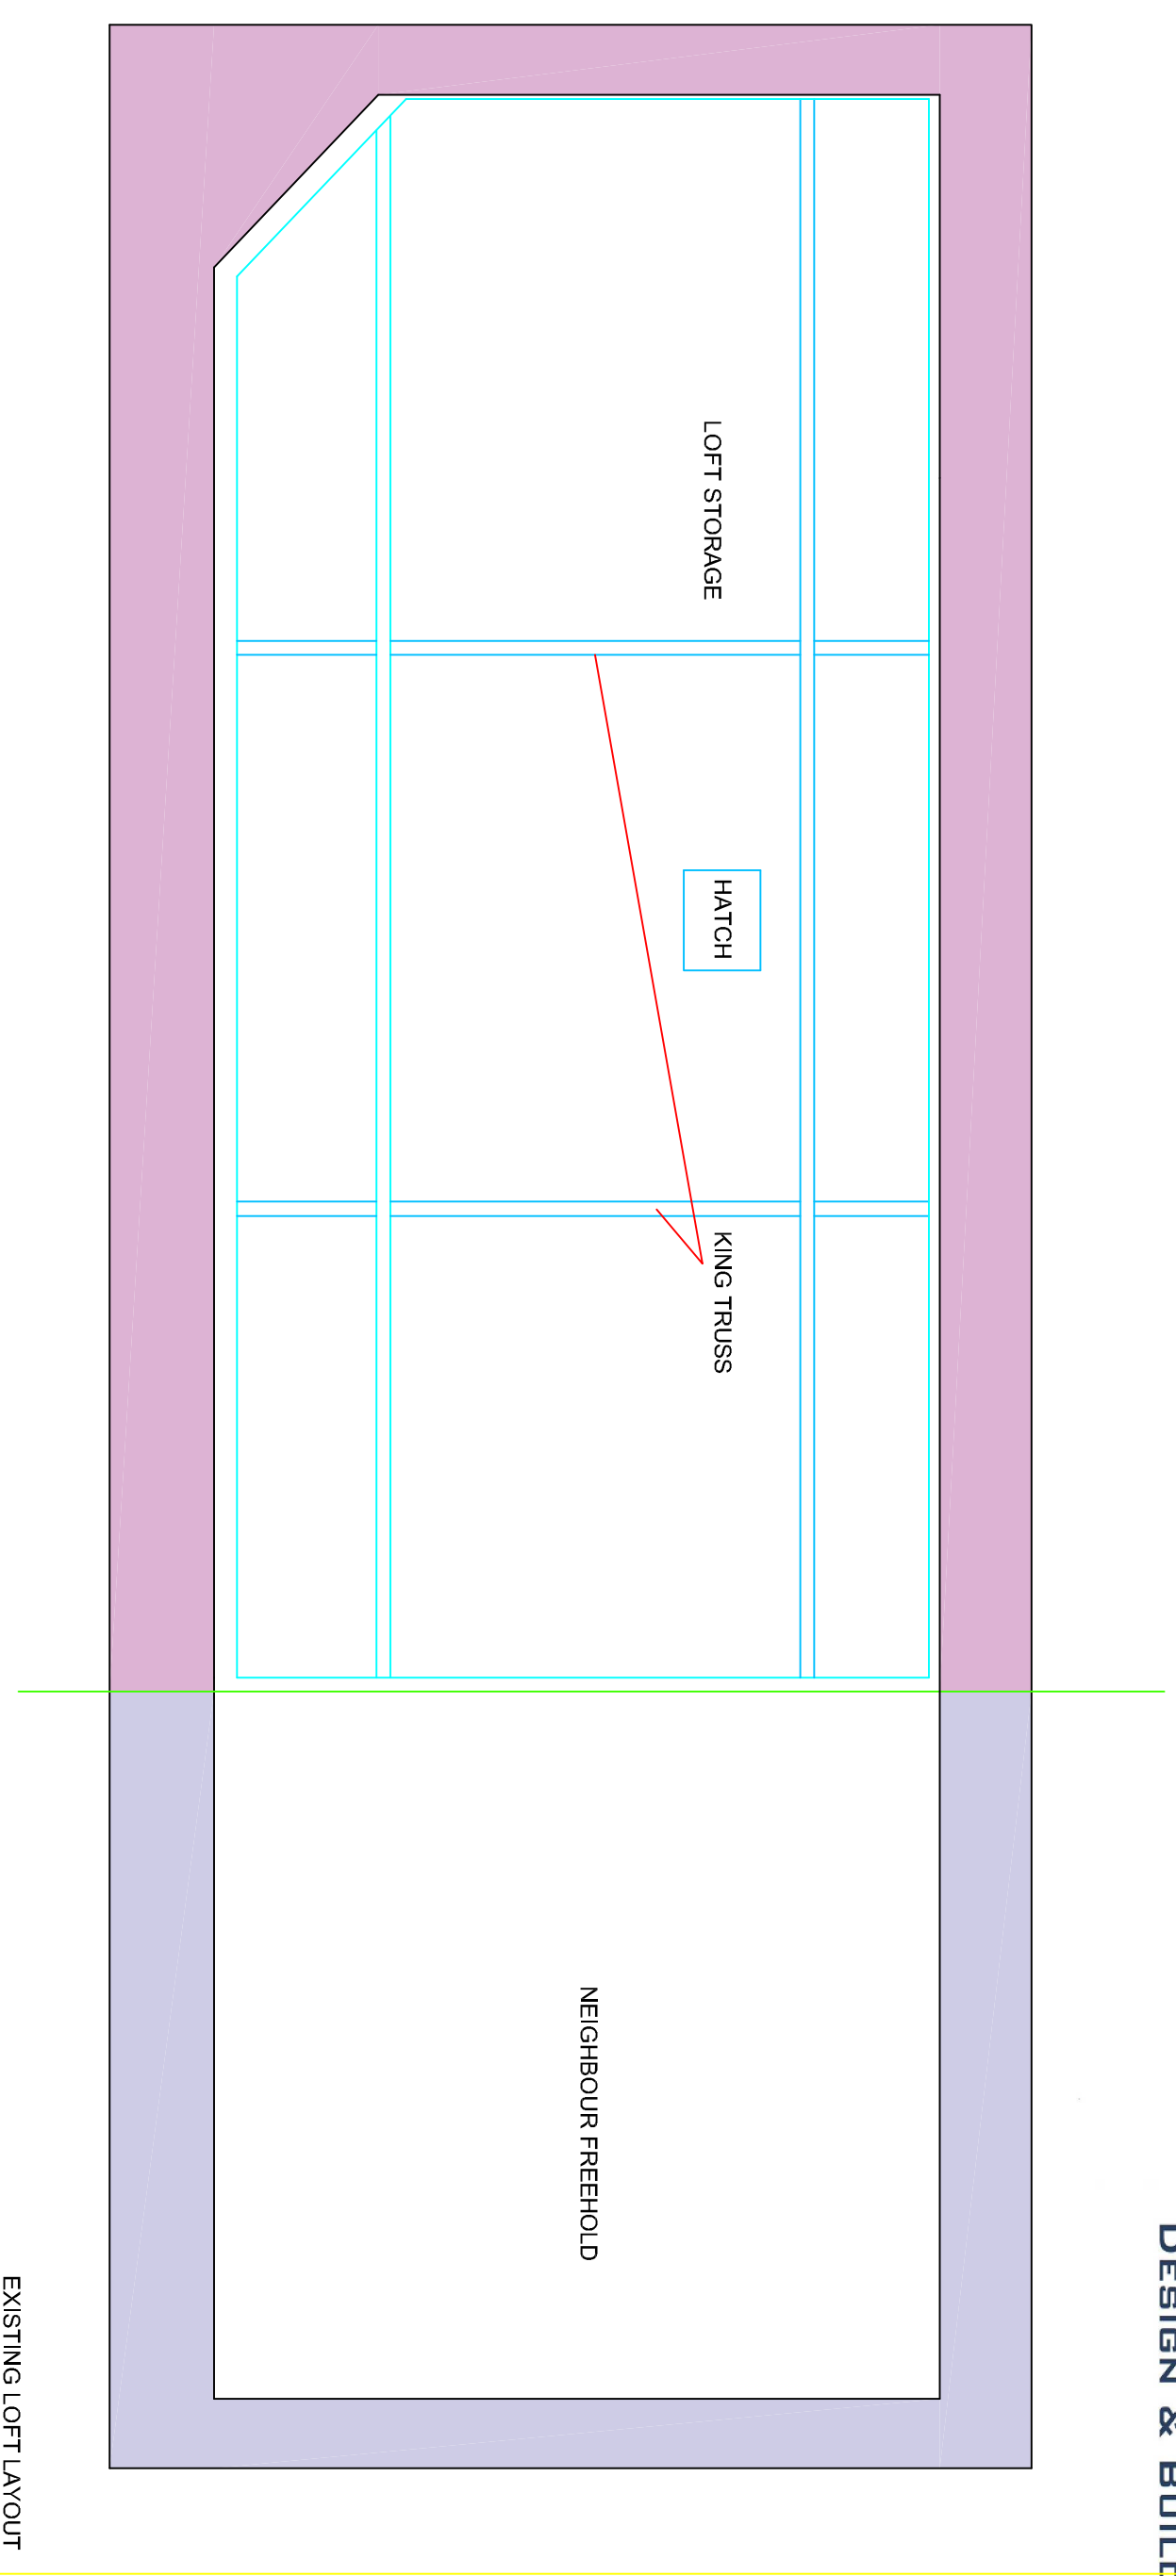

DESIGN & BUILD

APPROXIMATE BOUNDARY LINE

EXISTING LOFT LAYOUT

LOFT STORAGE

HATCH

KING TRUSS

NEIGHBOUR FREEHOLD