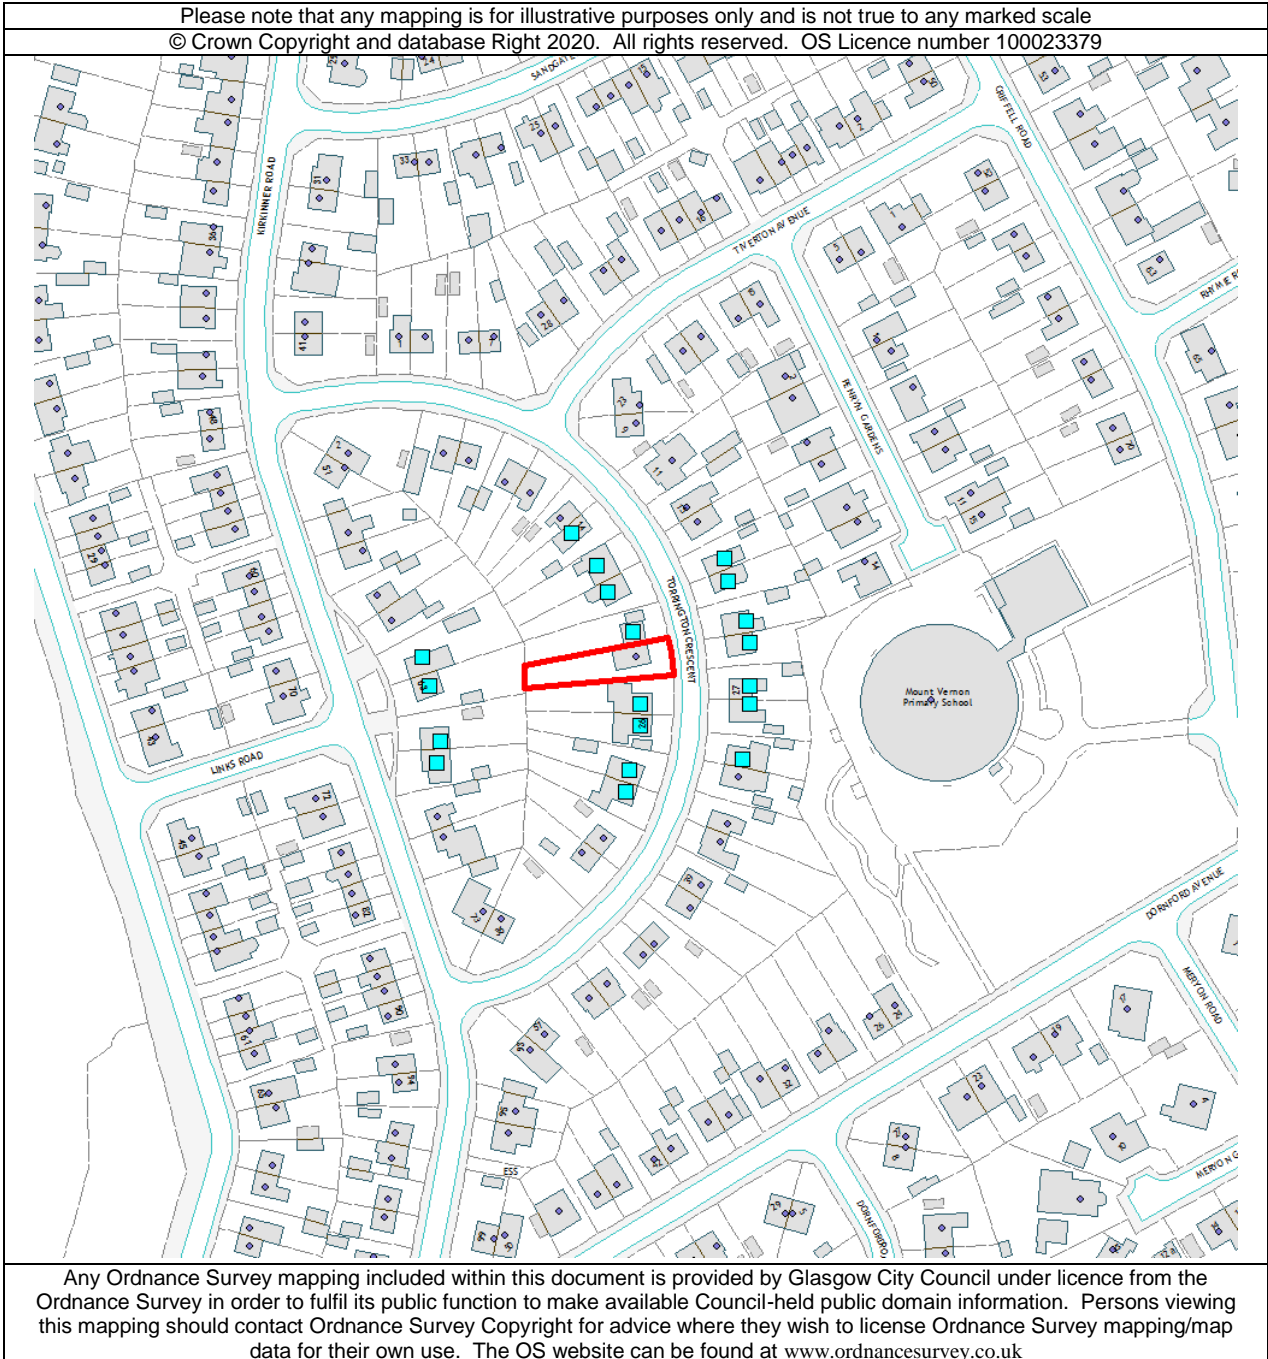

21/00032/FUL

22 Torrington Crescent Glasgow G32 9NU

NEIGHBOURING LAND TO BE NOTIFIED

None

NEIGHBOURS NOTIFIED

1. 16 Torrington Crescent Glasgow G32 9NU
2. 21 Torrington Crescent Glasgow G32 9NU
3. 65 Kirkinner Road Glasgow G32 9NT
4. 61 Kirkinner Road Glasgow G32 9NT
5. 30 Torrington Crescent Glasgow G32 9NU
6. 63 Kirkinner Road Glasgow G32 9NT
7. 14 Torrington Crescent Glasgow G32 9NU
8. 67 Kirkinner Road Glasgow G32 9NT
9. 25 Torrington Crescent Glasgow G32 9NU
10. 23 Torrington Crescent Glasgow G32 9NU
11. 19 Torrington Crescent Glasgow G32 9NU
12. 31 Torrington Crescent Glasgow G32 9NU
13. 29 Torrington Crescent Glasgow G32 9NU
14. 28 Torrington Crescent Glasgow G32 9NU
15. 27 Torrington Crescent Glasgow G32 9NU
16. 18 Torrington Crescent Glasgow G32 9NU
17. 24 Torrington Crescent Glasgow G32 9NU
18. 26 Torrington Crescent Glasgow G32 9NU
19. 20 Torrington Crescent Glasgow G32 9NU