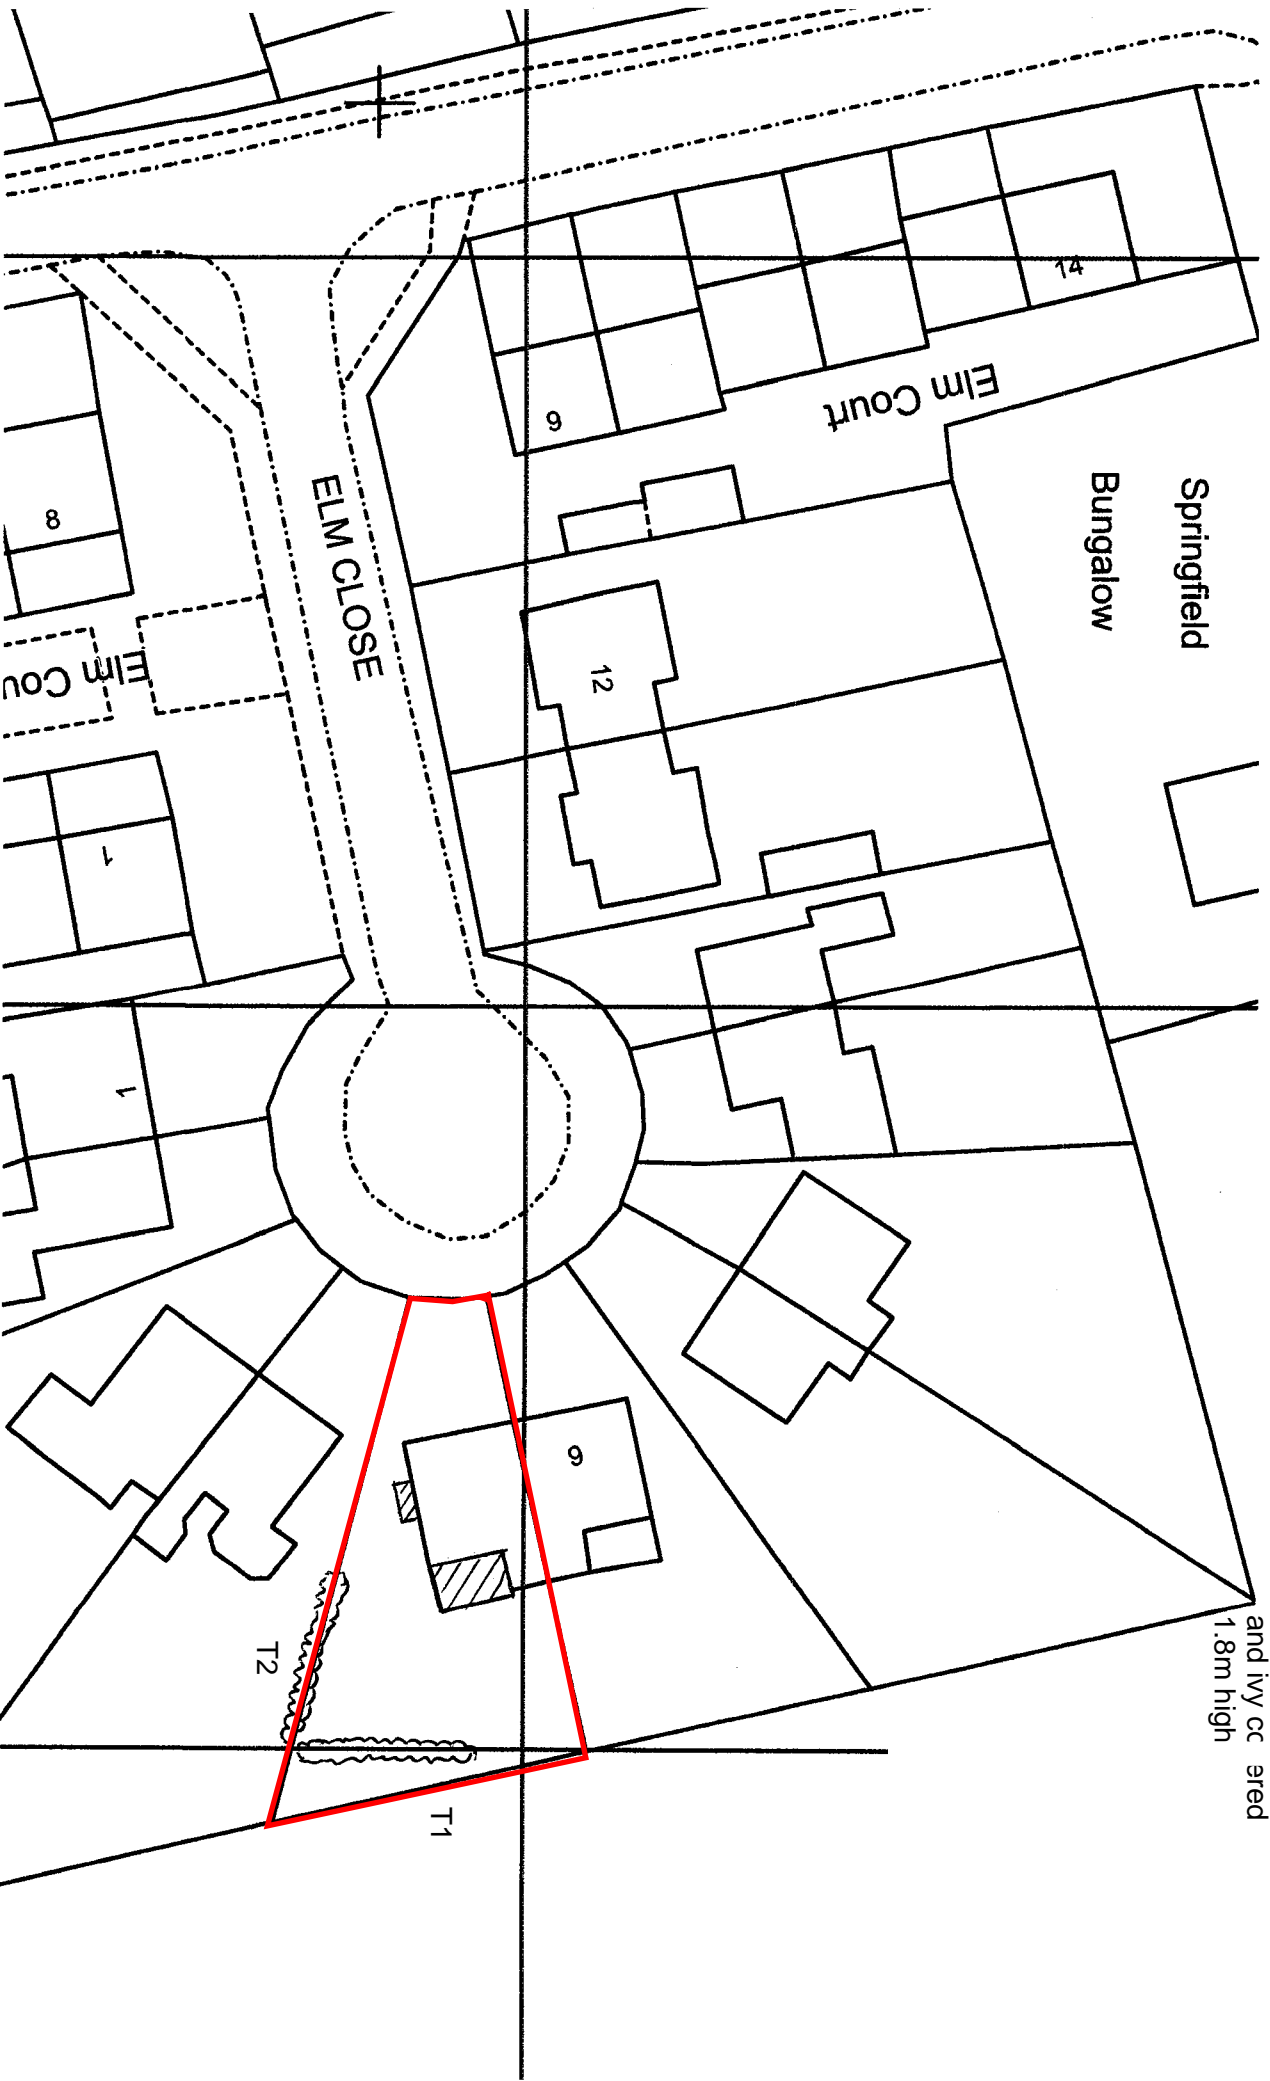

T1 Box and Privet Hedge 1.8-2.0m high
T2 Leylandii Hedge substantially dead
and ivy covered 1.8m high

5 Elm Close Butlers Cross
Wendover Bucks
HP17 0TT

Drawing No 10

1-500 Scale