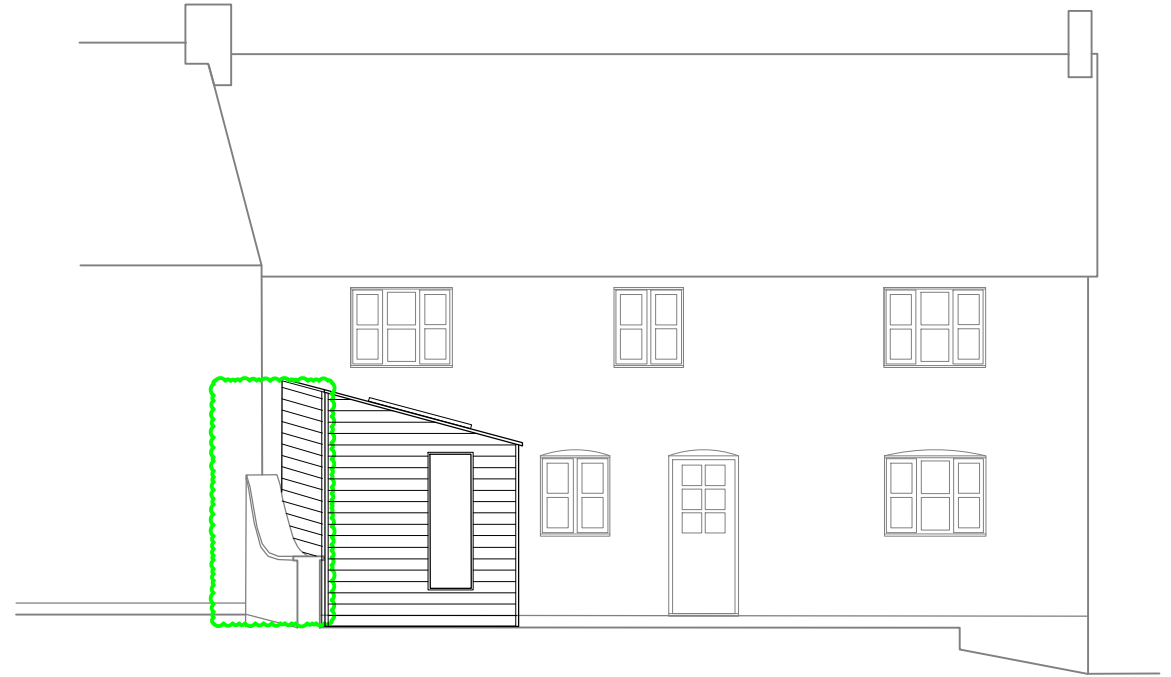

West Elevation - Proposed

North Elevation - Proposed

Project: Proposed Extension
Mead Cottage
Whitchurch Canonicorum
Bridport
DT6 6RH

Drawing Title: Proposed Elevations

Scale: 1:100 at A4

Date: December 2020

Drawing No.: 5