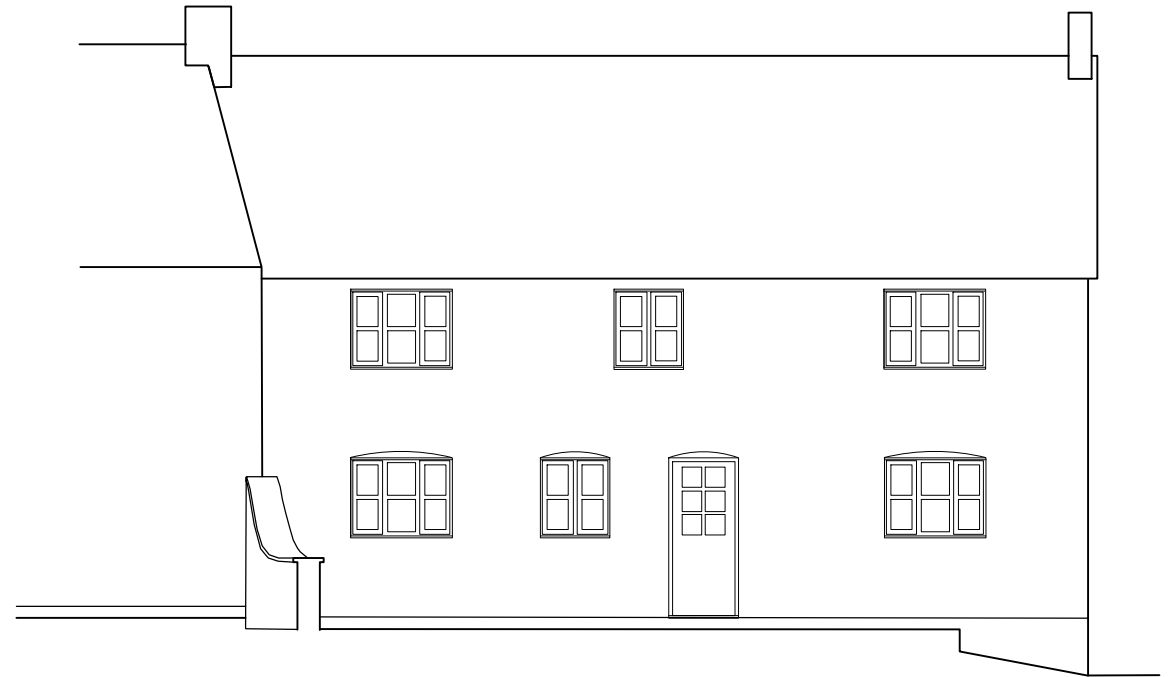

West Elevation - Existing

North Elevation - Existing

Project: Proposed Extension
Mead Cottage
Whitchurch Canonicorum
Bridport
DT6 6RH

Drawing Title: Existing Elevations

Scale: 1:100 at A4

Date: December 2020

Drawing No.: 3