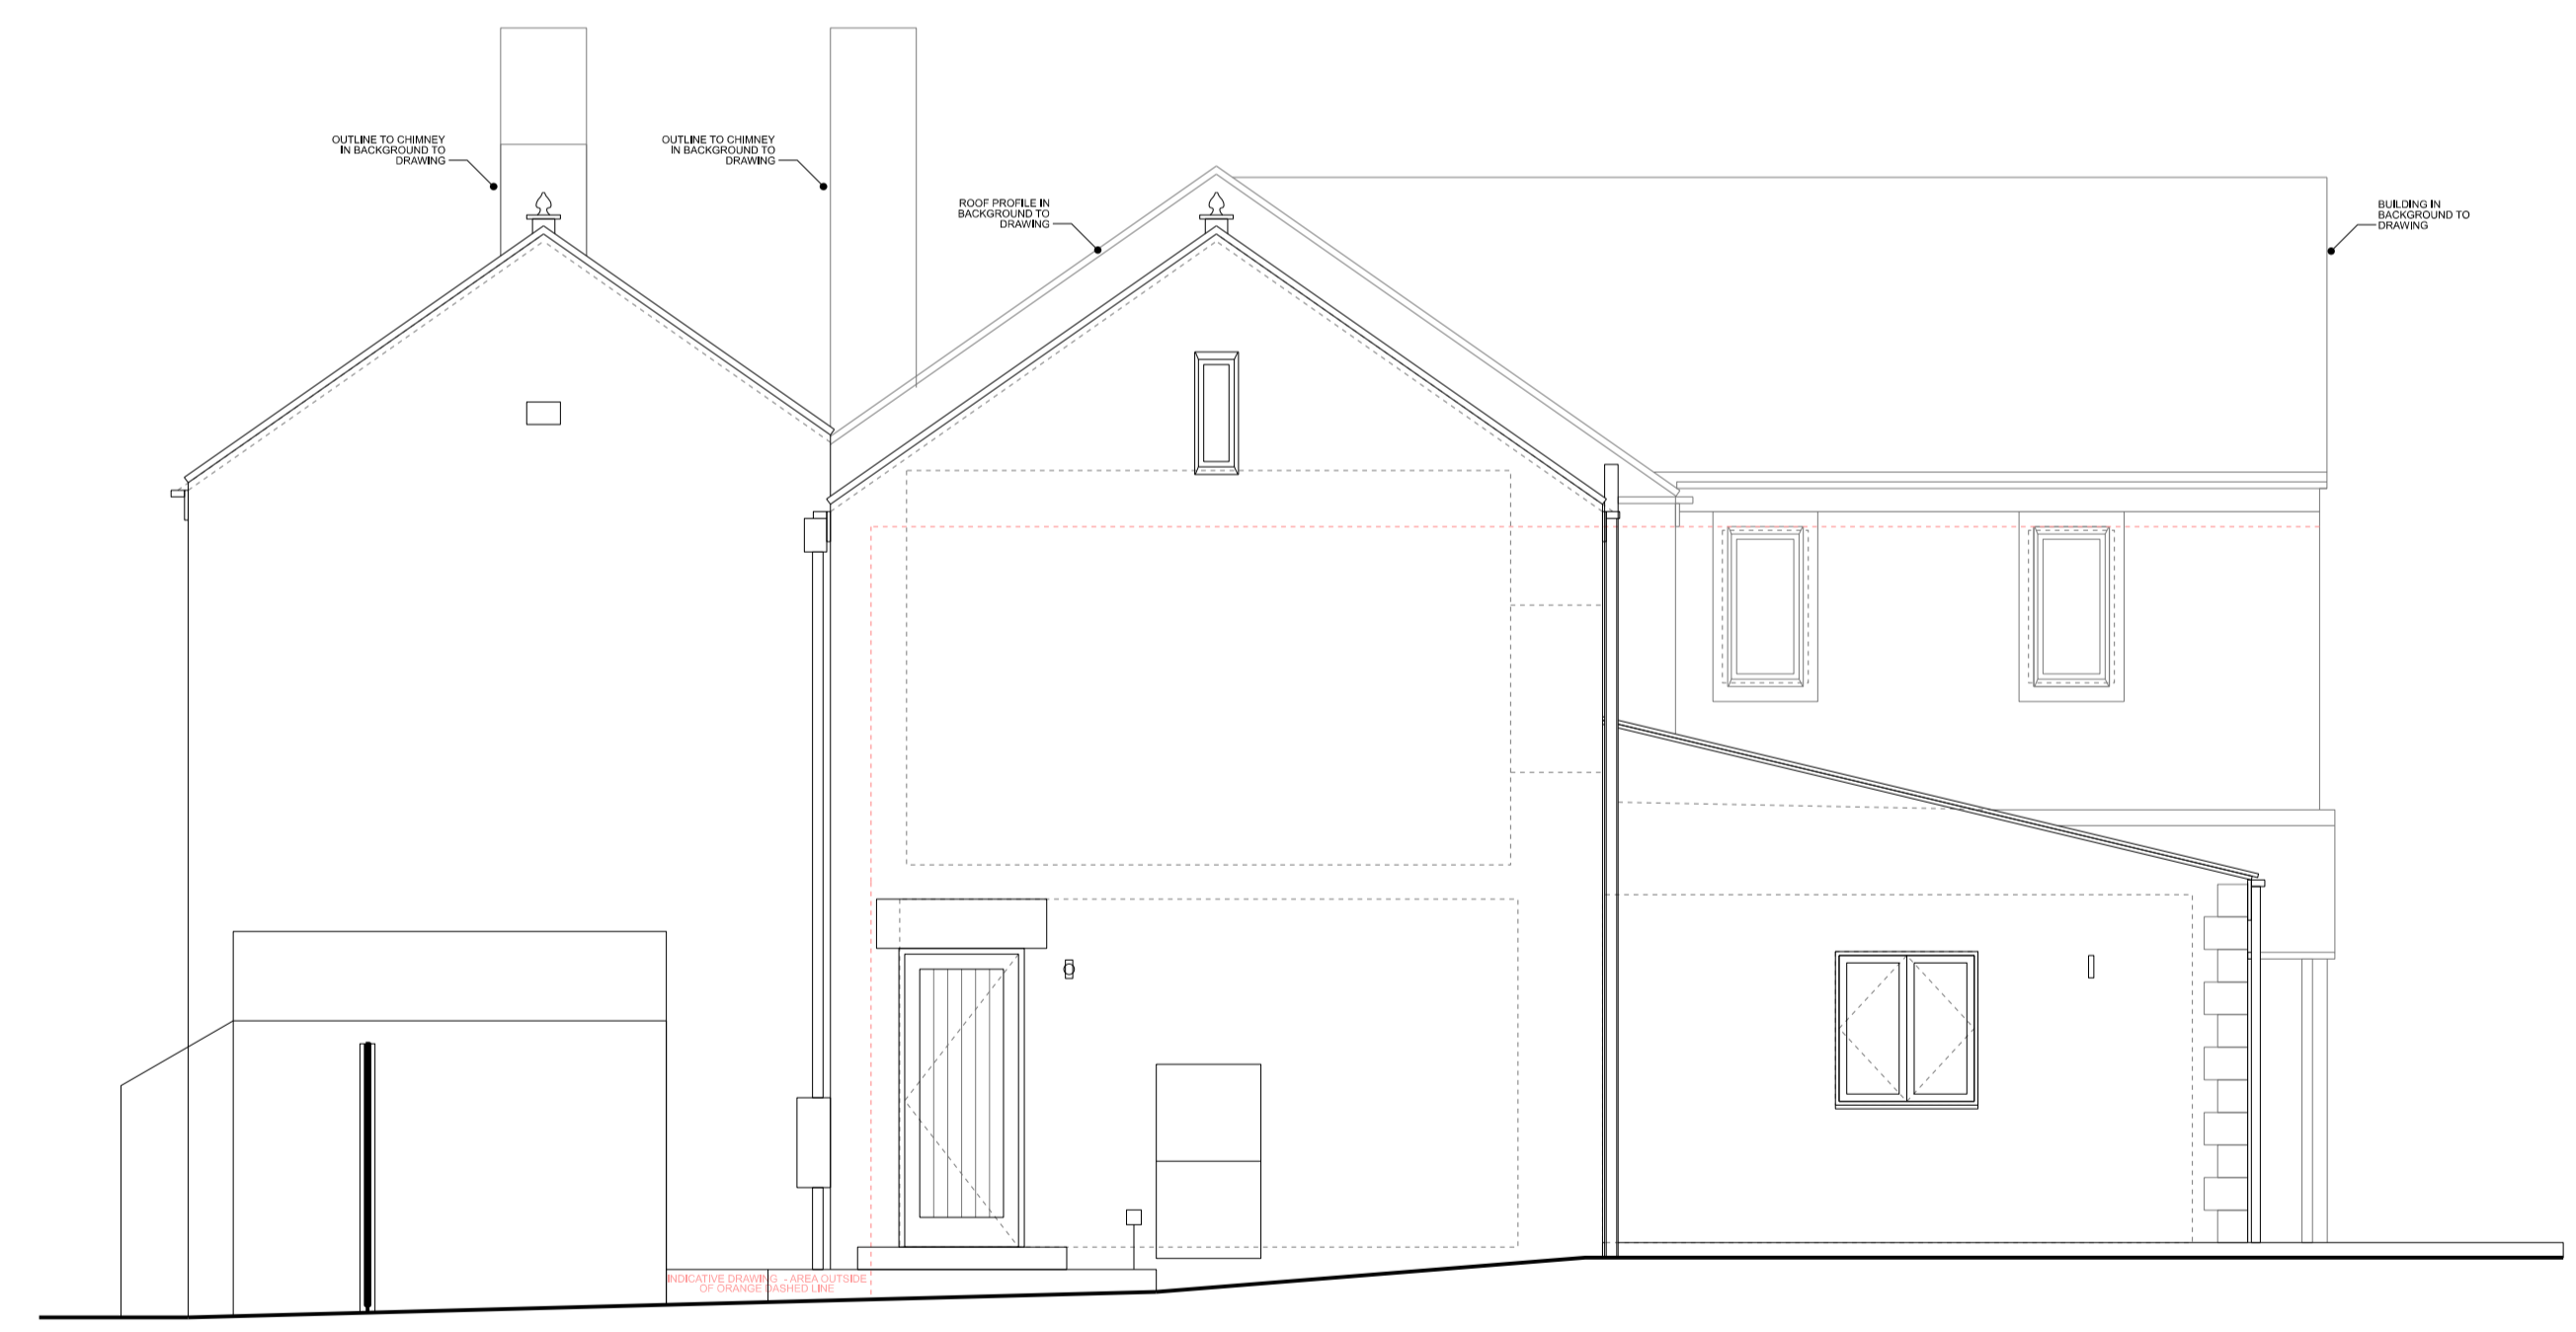

NORTH ELEVATION

EAST ELEVATION

PRINTS SCALE - 1:100 @A3 SIZE / 1:50 @A1 SIZE

Roger Gransmore RIBA Tel/fax 01285 760700 Email roger@gransmore.co.uk	client Mr and Mrs Ryan	Rev Date Drawing Stage Notes
	project The Buckholt, Buckholt Road, Cranham, GL4 8HD	- 21.10.20 Concept Design A 13.01.21 Planning
The Old Chapel . Oakridge Lynch . Stroud . Glos . GL6 7NZ	drg. no. 2585-05-00-100 rev A title Existing Elevations	
	date 13.01.21 scale 1:100 (A3) 1:50 (A1)	