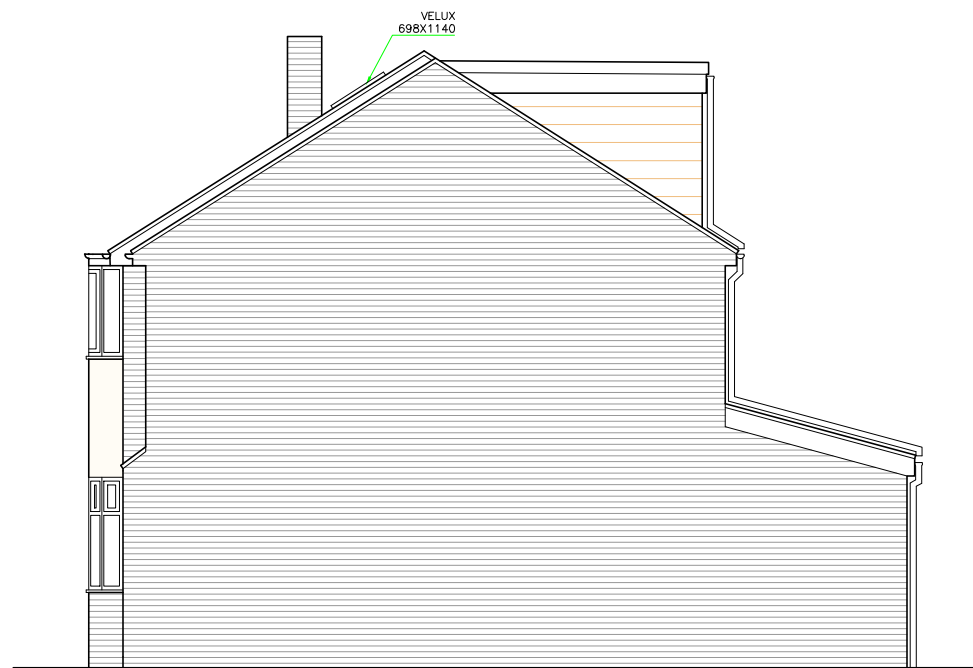

Proposed Rear Elevation

Proposed Front Elevation

Proposed Side Elevation

Proposed Side Elevation

ALL DIMS IN MILLIMETERS UNLESS NOTED OTHERWISE
DO NOT SCALE EXCEPT FOR PLANNING PURPOSES
IF IN DOUBT - ASK

THIS DRAWING IS CONFIDENTIAL AND IS THE
PROPERTY OF KEENAN PROJECT DESIGNS LTD
© COPYRIGHT

Ridhi Gosai

SCALE:

1:100@A3
1:50@A1

ADDRESS:

53 Elmdon Road, Marston Green, Birmingham, B37 7BU

DRAWING NO:

504 - 8

REV