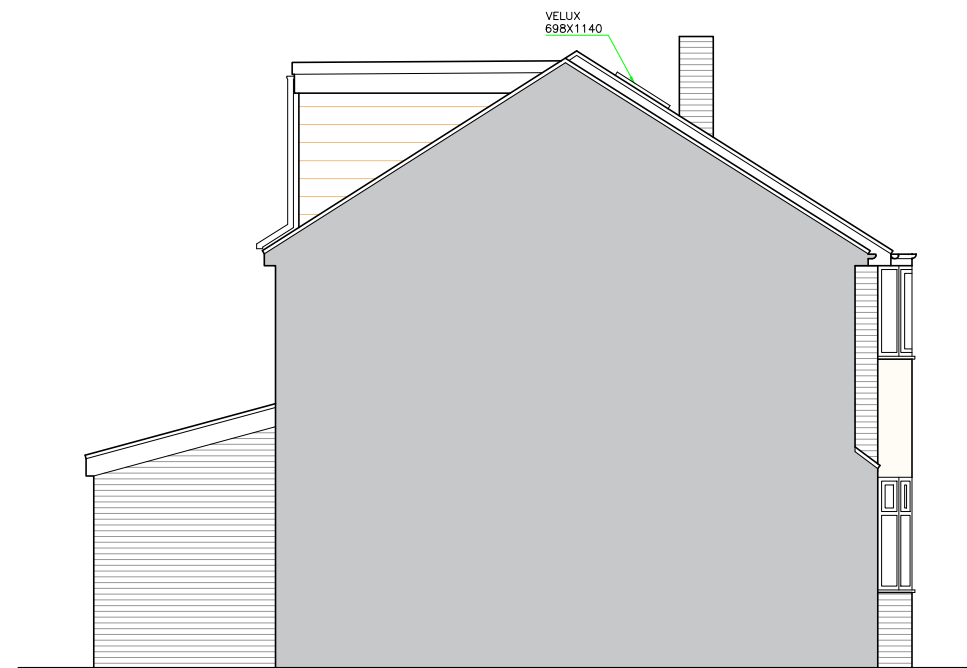

Proposed Rear Elevation

Proposed Front Elevation

Proposed Side Elevation

Proposed Side Elevation

ALL DIMS IN MILLIMETERS UNLESS NOTED OTHERWISE
DO NOT SCALE EXCEPT FOR PLANNING PURPOSES
IF IN DOUBT - ASK

THIS DRAWING IS CONFIDENTIAL AND IS THE
PROPERTY OF KEENAN PROJECT DESIGNS LTD
© COPYRIGHT

Ridhi Gosai

SCALE:

1:100@A3
1:50@A1

ADDRESS:

53 Elmdon Road, Marston Green, Birmingham, B37 7BU

DRAWING NO:

504 - 8

REV