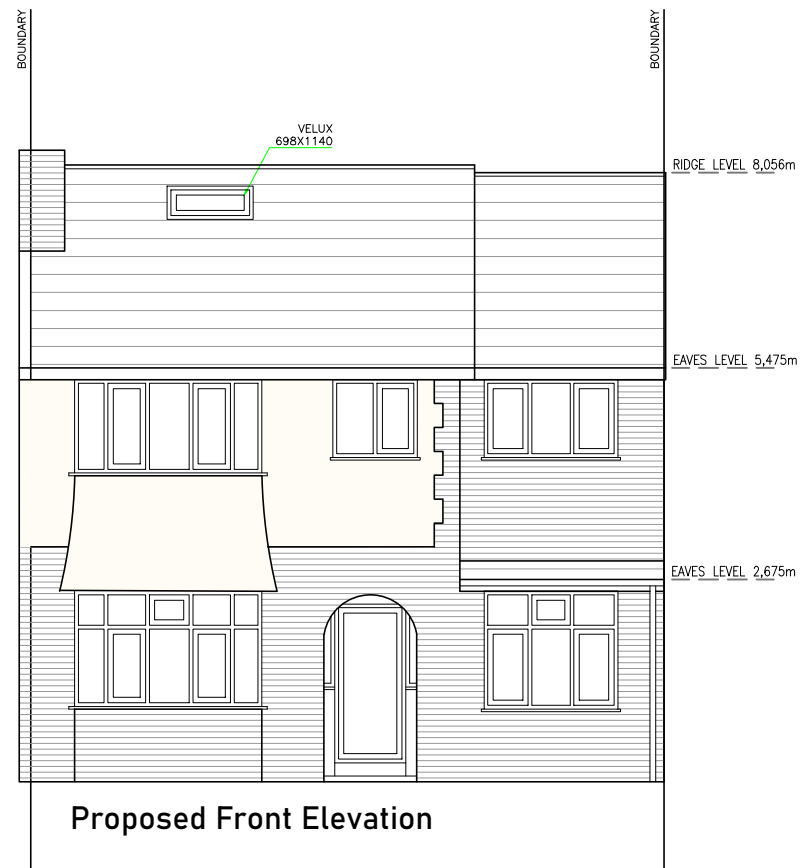

Proposed Rear Elevation

Proposed Front Elevation

Proposed Side Elevation

Proposed Side Elevation

ALL DIMS IN MILLIMETERS UNLESS NOTED OTHERWISE
DO NOT SCALE EXCEPT FOR PLANNING PURPOSES
IF IN DOUBT - ASK

THIS DRAWING IS CONFIDENTIAL AND IS THE
PROPERTY OF KEENAN PROJECT DESIGNS LTD
© COPYRIGHT

Ridhi Gosai

SCALE:

1:100@A3
1:50@A1

ADDRESS:

53 Elmdon Road, Marston Green, Birmingham, B37 7BU

DRAWING NO:

504 - 8

REV