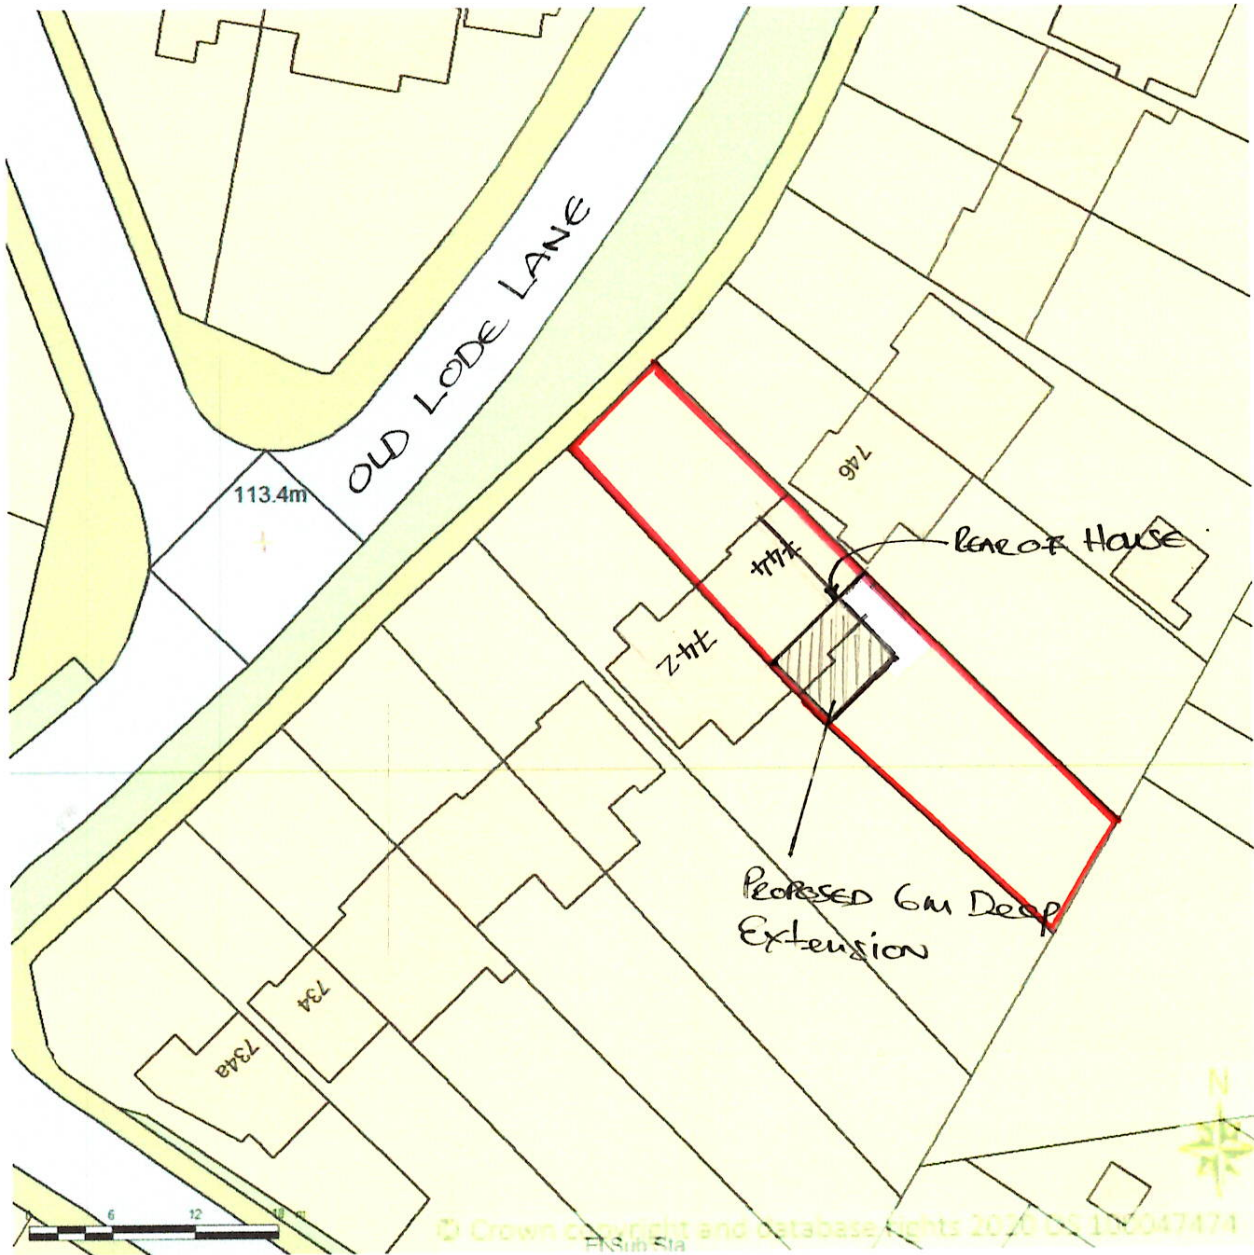

BLOCK/SITE PLAN
AREA 90m x 90m
SCALE 1:500 on A4
CENTRE COORDINATES: 414955, 282610

Supplied by Streetwise Maps Ltd

744 OLD LODGE LANE SCALE 1:500