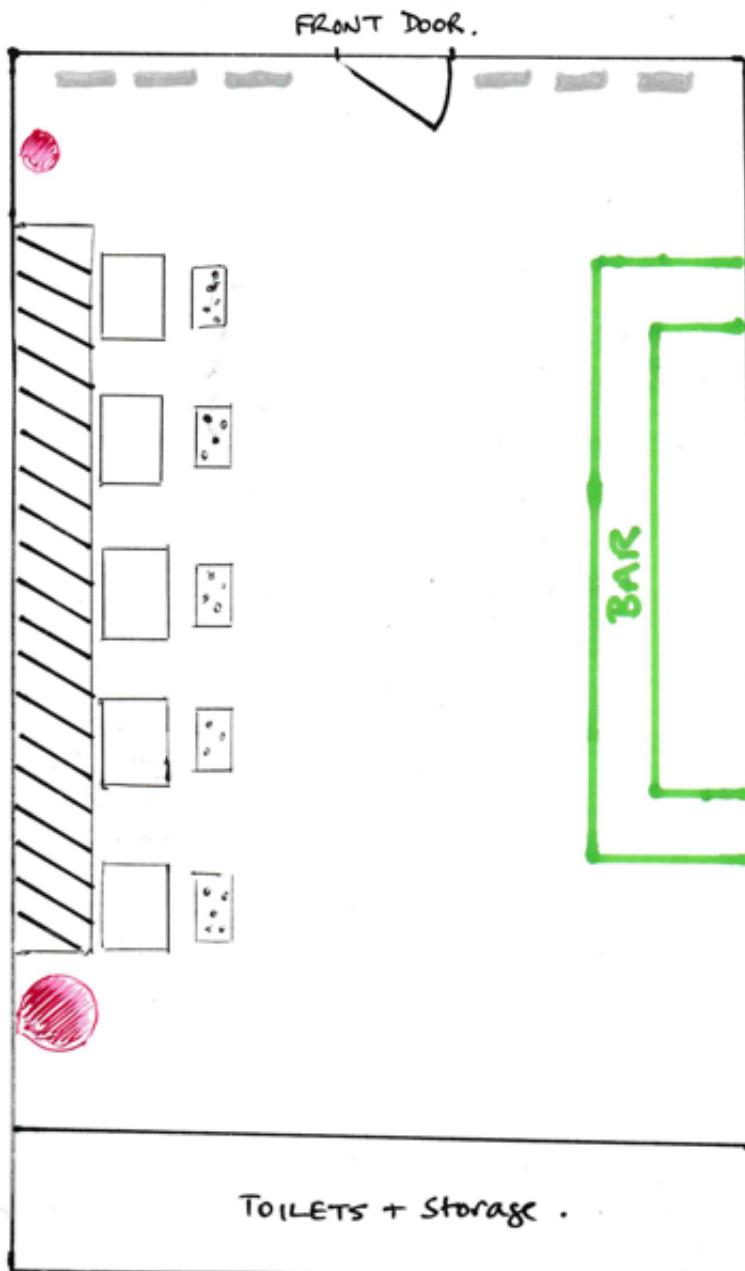

# HOMEBREW TAP

LAYOUT 82 VICTORIA ROAD  
NEW BRIGHTON  
CH45 2JF

FRONT DOOR.

- KEY.
- FIRE EXTINGUISHER
  - FIXED SEATING
  - TABLES
  - CHAIRS
  - stools at front window
  - Bar area

SCALE 1:50.

Polly Harrison  
Co-owner  
Home Coffee