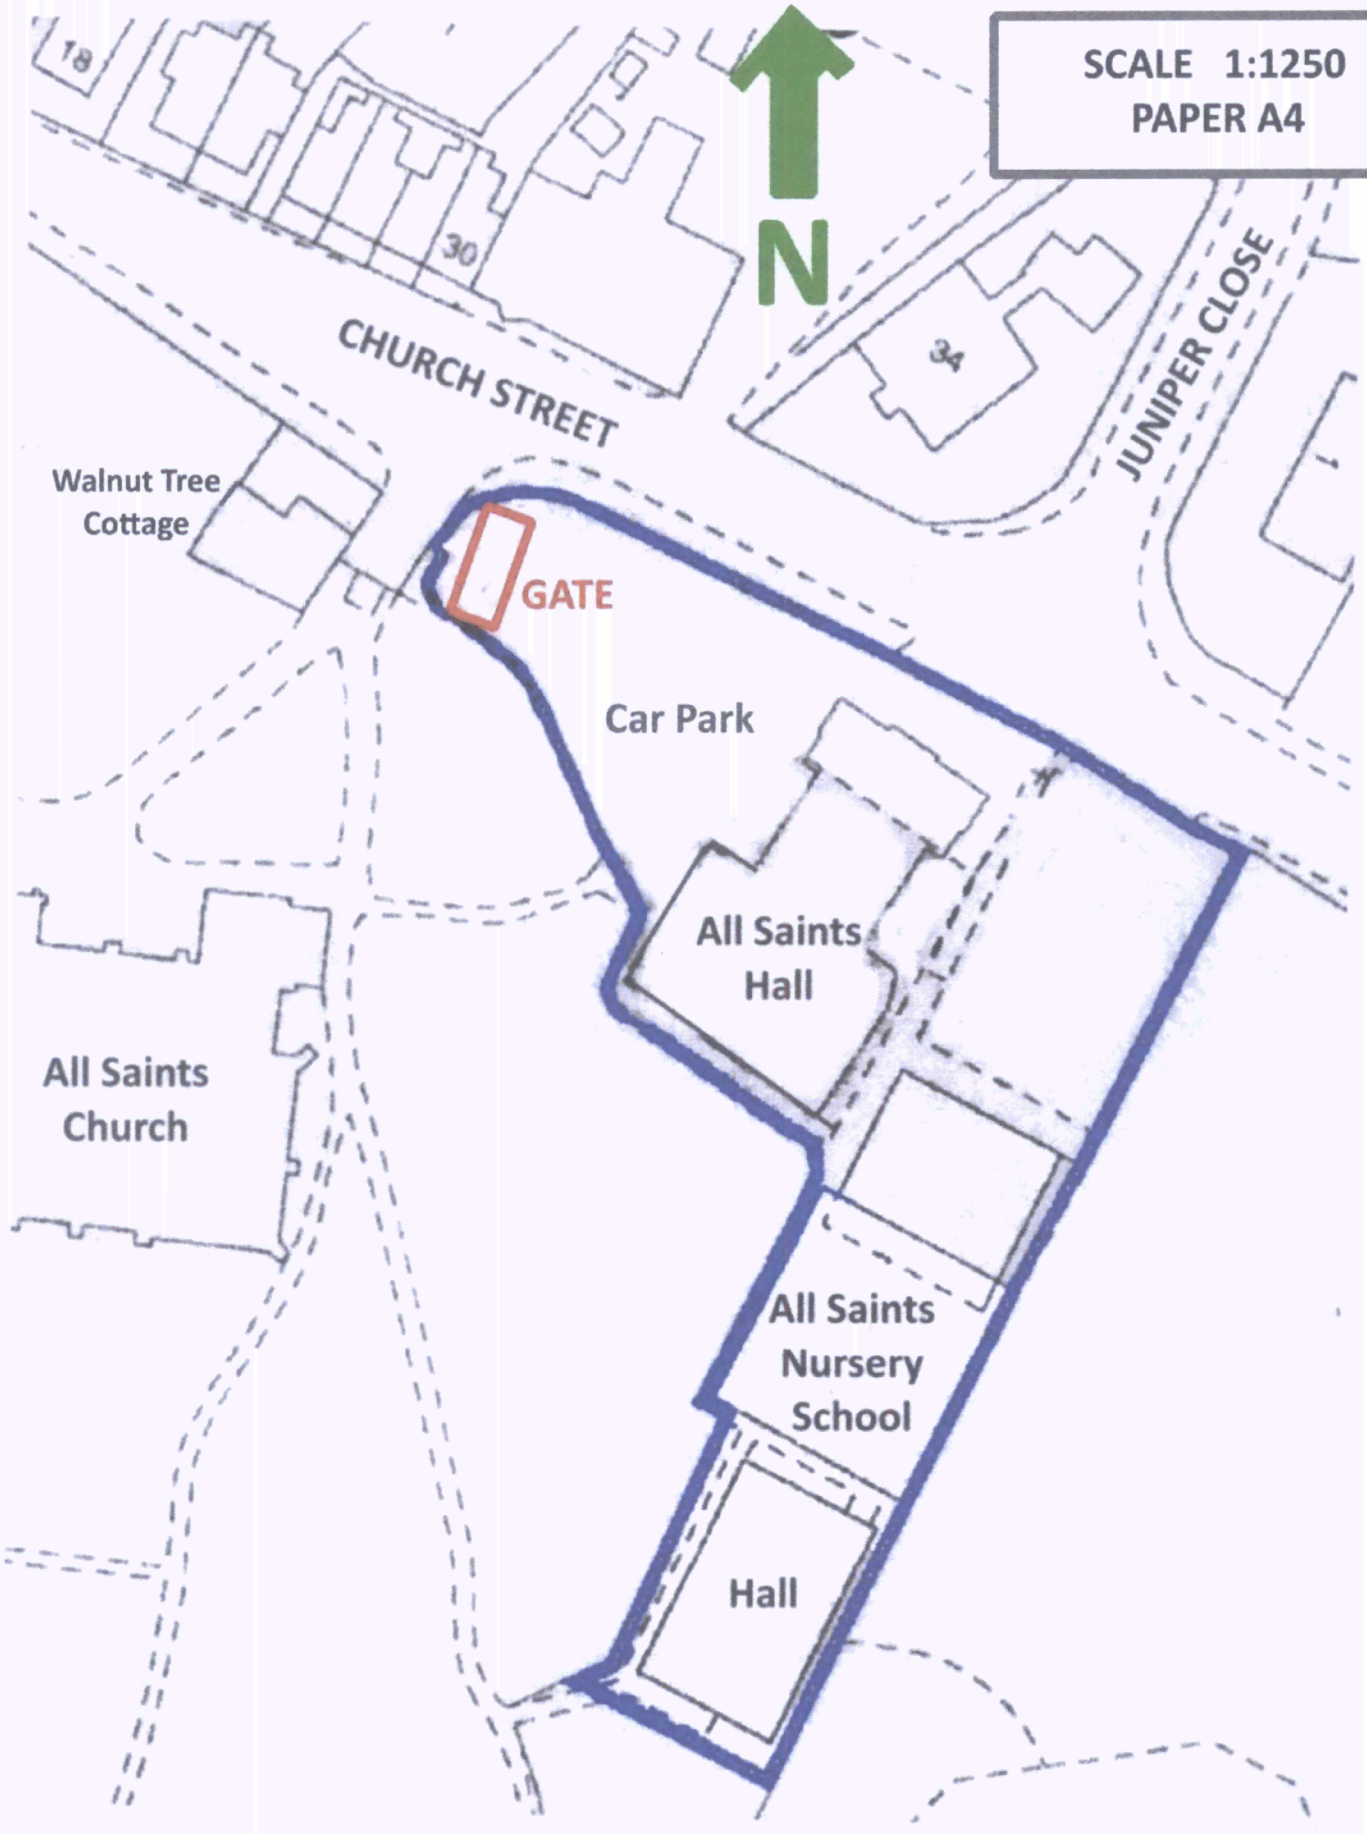

SCALE 1:1250
PAPER A4

CHURCH STREET

JUNIPER CLOSE

Walnut Tree Cottage

GATE

Car Park

All Saints Hall

All Saints Church

All Saints Nursery School

Hall

18

30

34