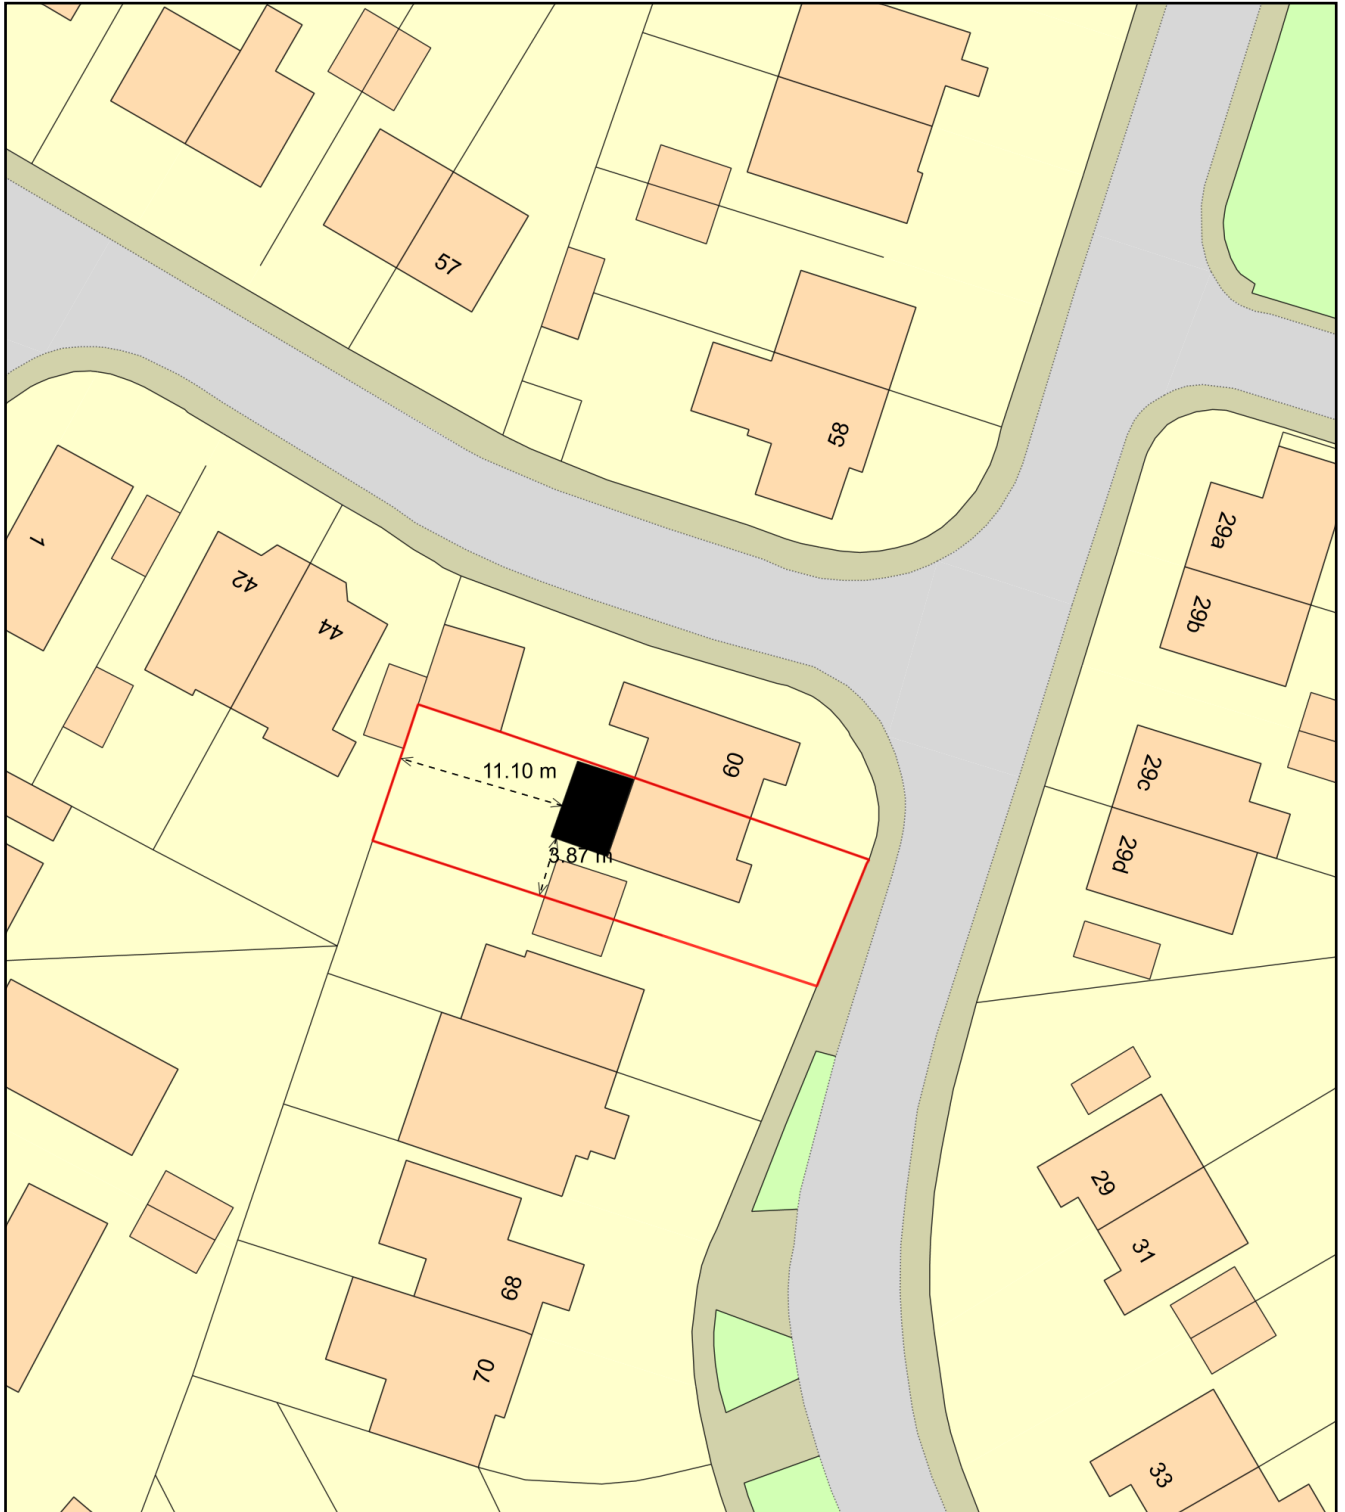

# 900-06750 Block Plan

Plan Produced for: Ms. A Brown

Date Produced: 13 Jan 2021

Plan Reference Number: TQRQM21013172701477

Scale: 1:500 @ A4