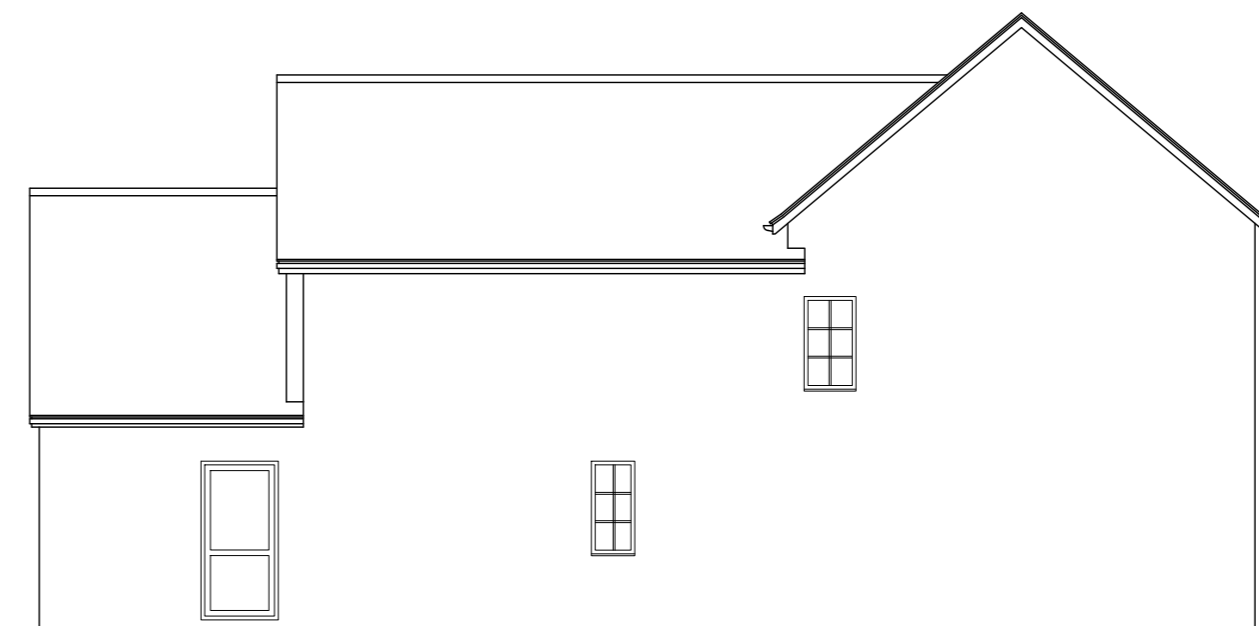

Existing  
Side Elevation

Existing  
Front Elevation

Existing  
Side Elevation

Existing  
Rear Elevation

In association with  
 AC DESIGN  
 Hampshire Architect  
 Email: alexpcarr@outlook.com  
 Telephone: 07308 953285  
 Website: www.acdesignuk.co.uk

PROJECT 25 Baroona Close Romsey	Project type Housing	Drawing classification Housing	SCALE 1:100	SHEET SIZE A2	SHEET No.	DATE 24/12/20	DRAWN Alexander Carr
DRAWING TITLE Existing Elevations		<b>Planning</b>					
		<b>MW01-104-1st</b>					