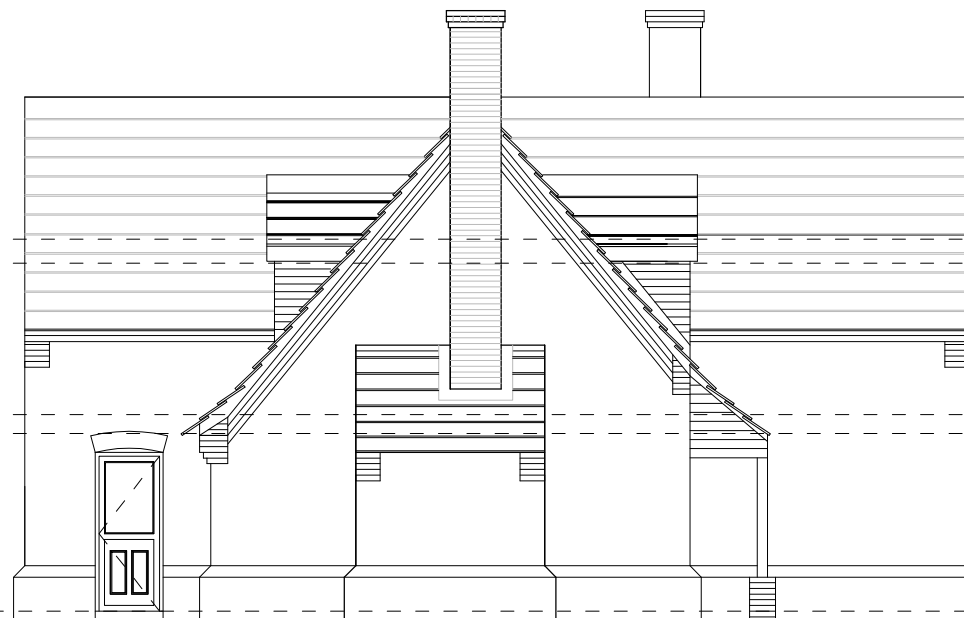

**NOTE**  
Contractor to check all dimensions on site  
No not scale

East elevation

West elevation

Revisions

**KARAOUIDES  
SZYNALSKA  
ARCHITECTS**

89A Bailgate Lincoln LN1 3AR  
www.KSArch.co.uk 01522569008

Copyright reserved

Client  
**Mr & Mrs Savage**

Project  
**The Paddock, Woodhall Spa**

Drawing title  
**Existing East & West Eles**

Drawn by  
**MK**

Checked by

Scale  
**1:100 @A4**

Date  
**25.08.20**

Drawing no.  
**0106**

Revision  
**\***

Project no.  
**94**

Drawing status  
**Planning**