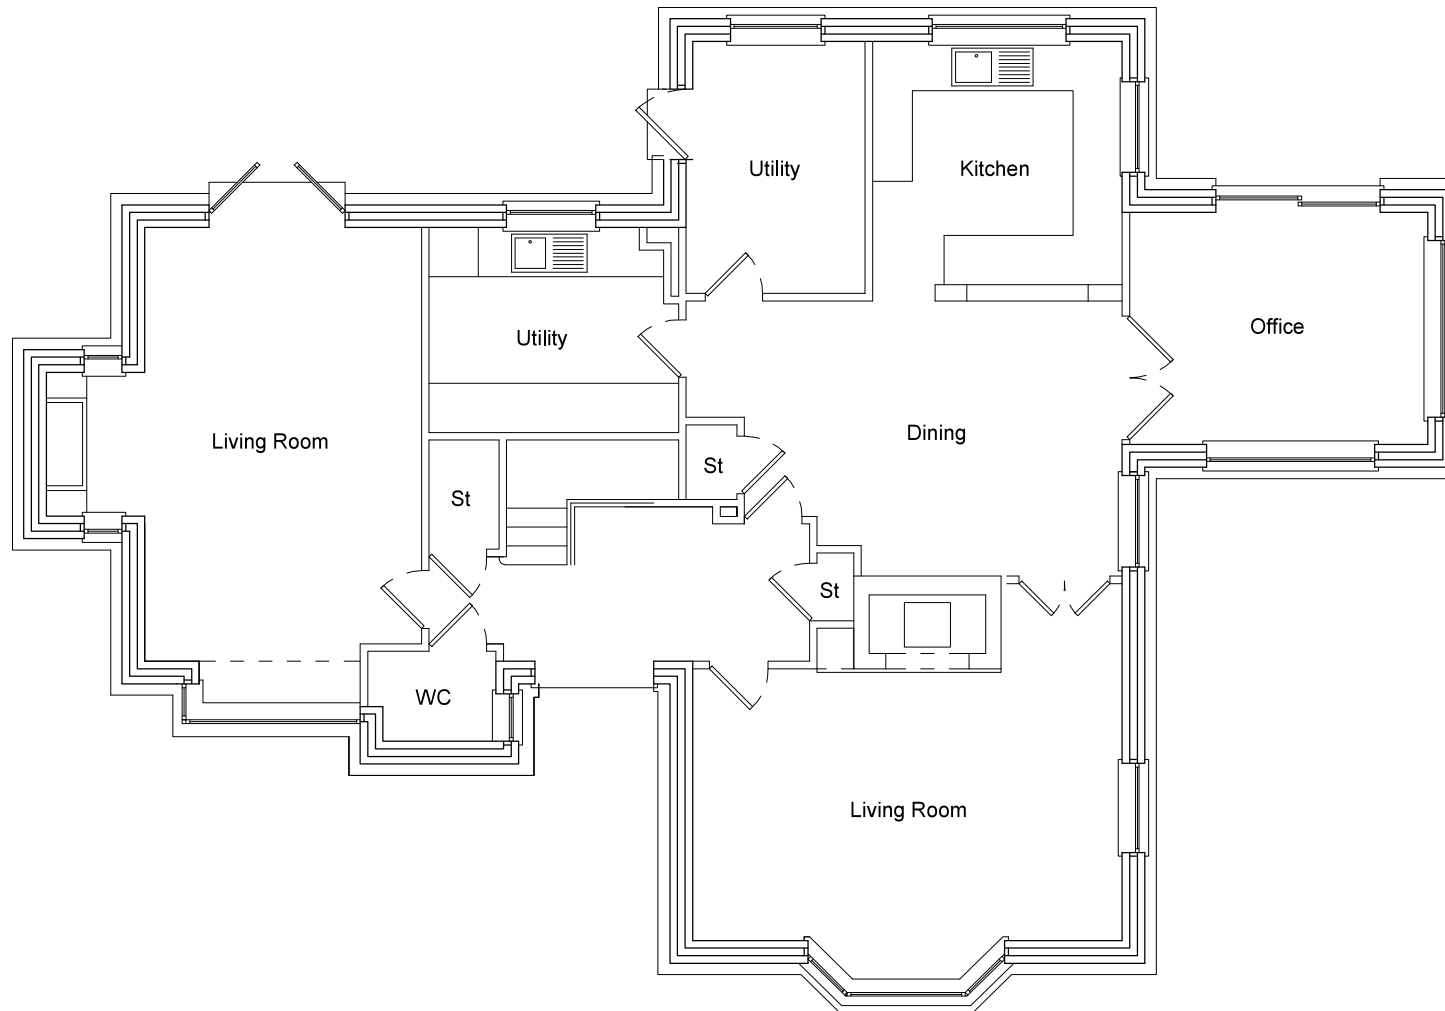

NOTE
Contractor to check all dimensions on site
No not scale

Revisions

**KARAOLIDES
SZYNALSKA
ARCHITECTS**

89A Bailgate Lincoln LN1 3AR
www.KSArch.co.uk 01522569008

Copyright reserved

Client
Mr & Mrs Savage

Project
The Paddock, Woodhall Spa

Drawing title
Existing Ground Plan

Drawn by Checked by
MK

Scale Date
1:100 @A4 30.12.20

Drawing no. Revision
0103 *

Project no. Drawing status
94 Planning