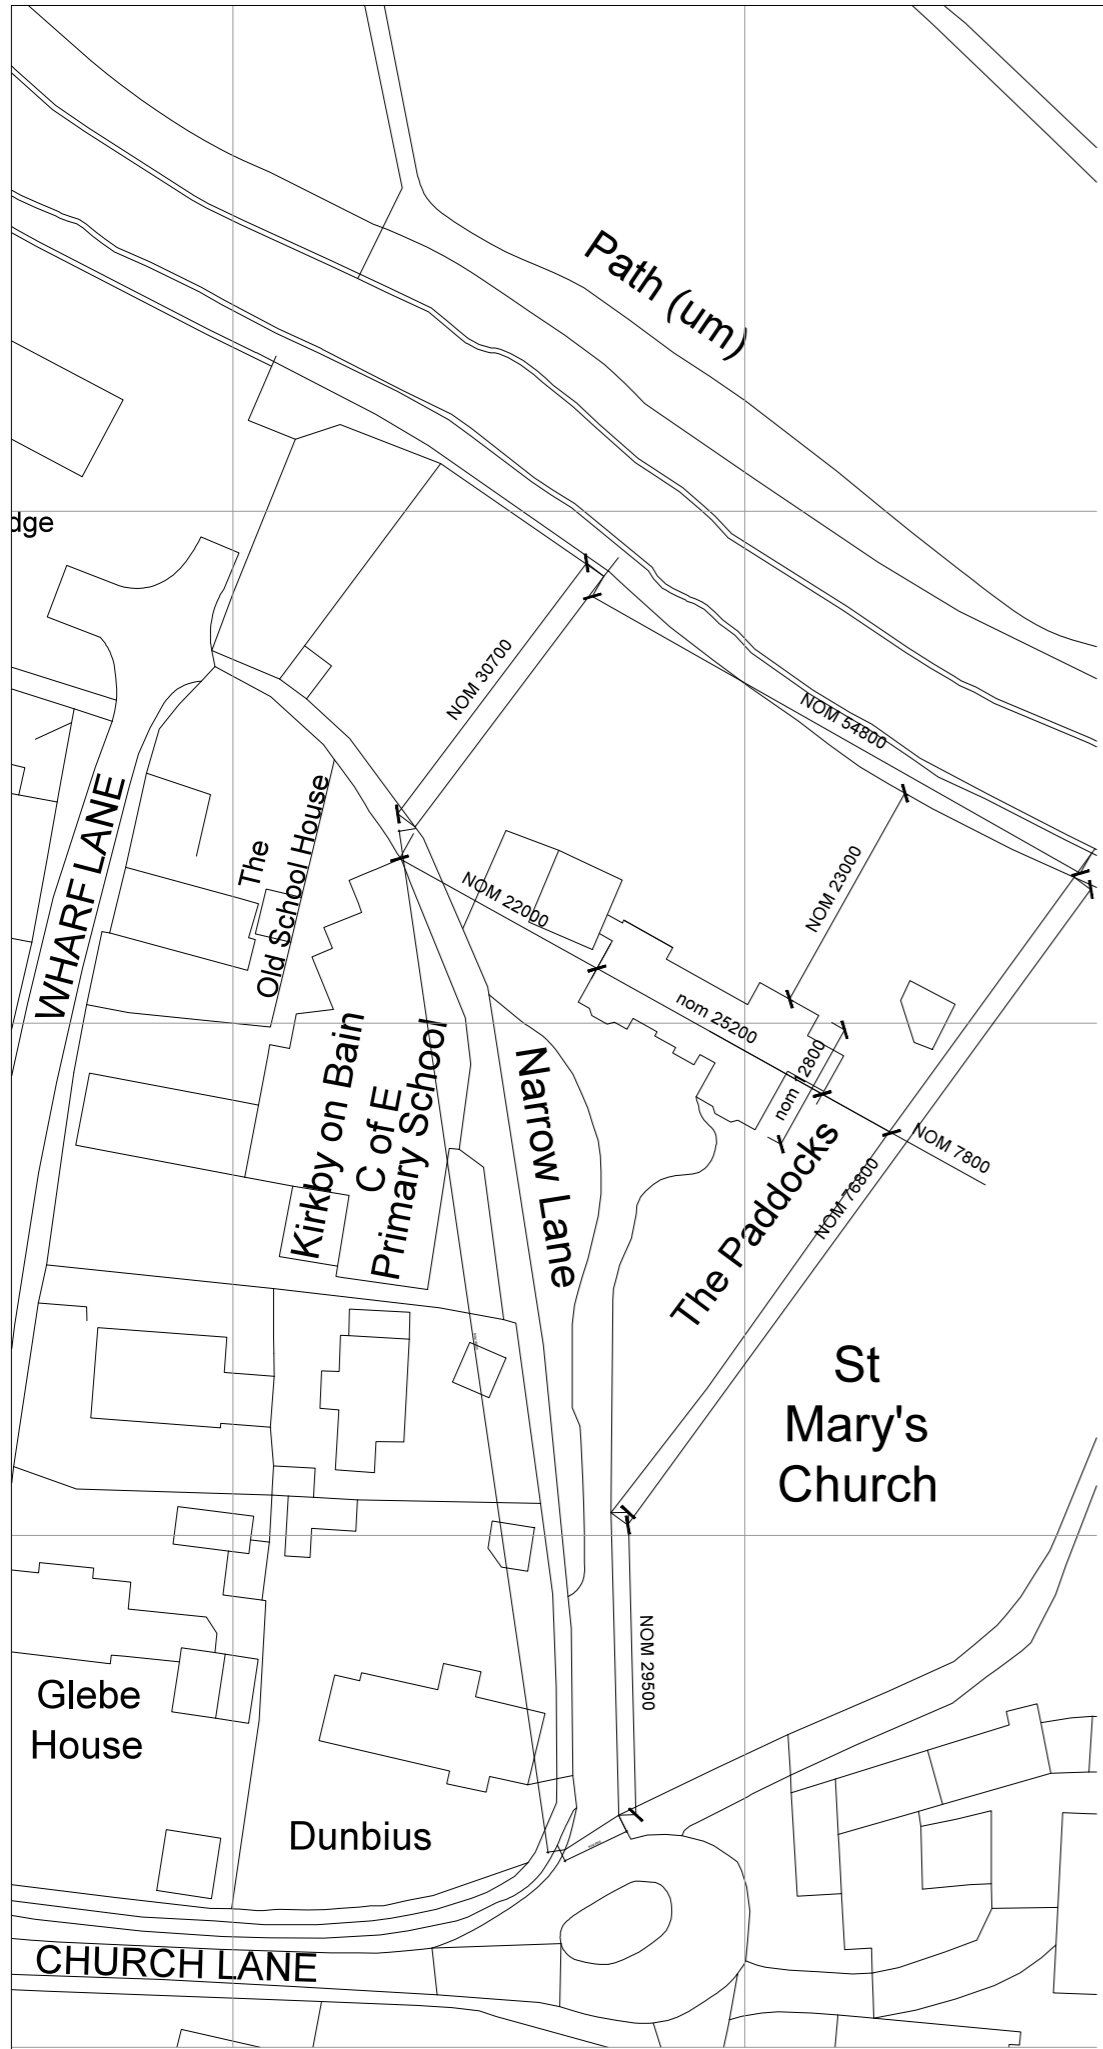

NOTE
Contractor to check all dimensions on site
No not scale

Revisions

**KARAOLIDES
SZYNALSKA
ARCHITECTS**

89A Bailgate Lincoln LN1 3AR
www.KSArch.co.uk 01522569008

Copyright reserved

Client
Mr & Mrs Savage

Project
The Paddock

Drawing title
Proposed Site Plan / Block Plan

Drawn by
MK

Checked by
MK

Scale
1:500 @A3

Date
30.20.20

Drawing no.
0108

Revision
*

Project no.
94

Drawing status
Planning