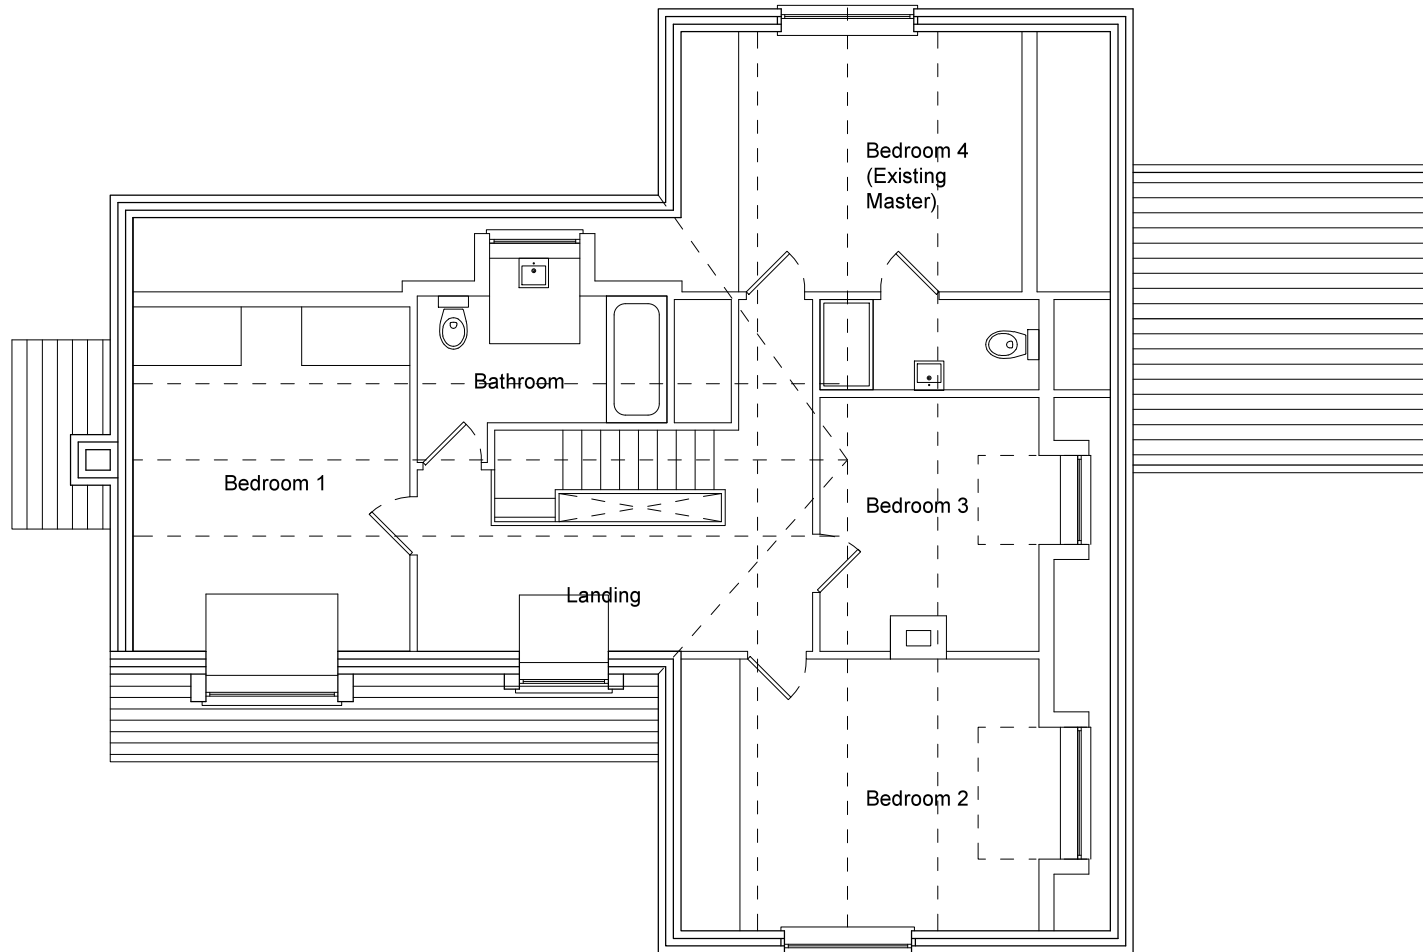

**NOTE**  
Contractor to check all dimensions on site  
No not scale

Revisions

**KARAOLIDES  
SZYNALSKA  
ARCHITECTS**

89A Bailgate Lincoln LN1 3AR  
www.KSArch.co.uk 01522569008

Copyright reserved

Client  
**Mr & Mrs Savage**

Project  
**The Paddock, Woodhall Spa**

Drawing title  
**Existing First Floor Plan**

Drawn by  
**MK**

Checked by

Scale  
**1:100 @A4**

Date  
**30.12.20**

Drawing no.  
**0104**

Revision  
**\***

Project no.  
**94**

Drawing status  
**Planning**