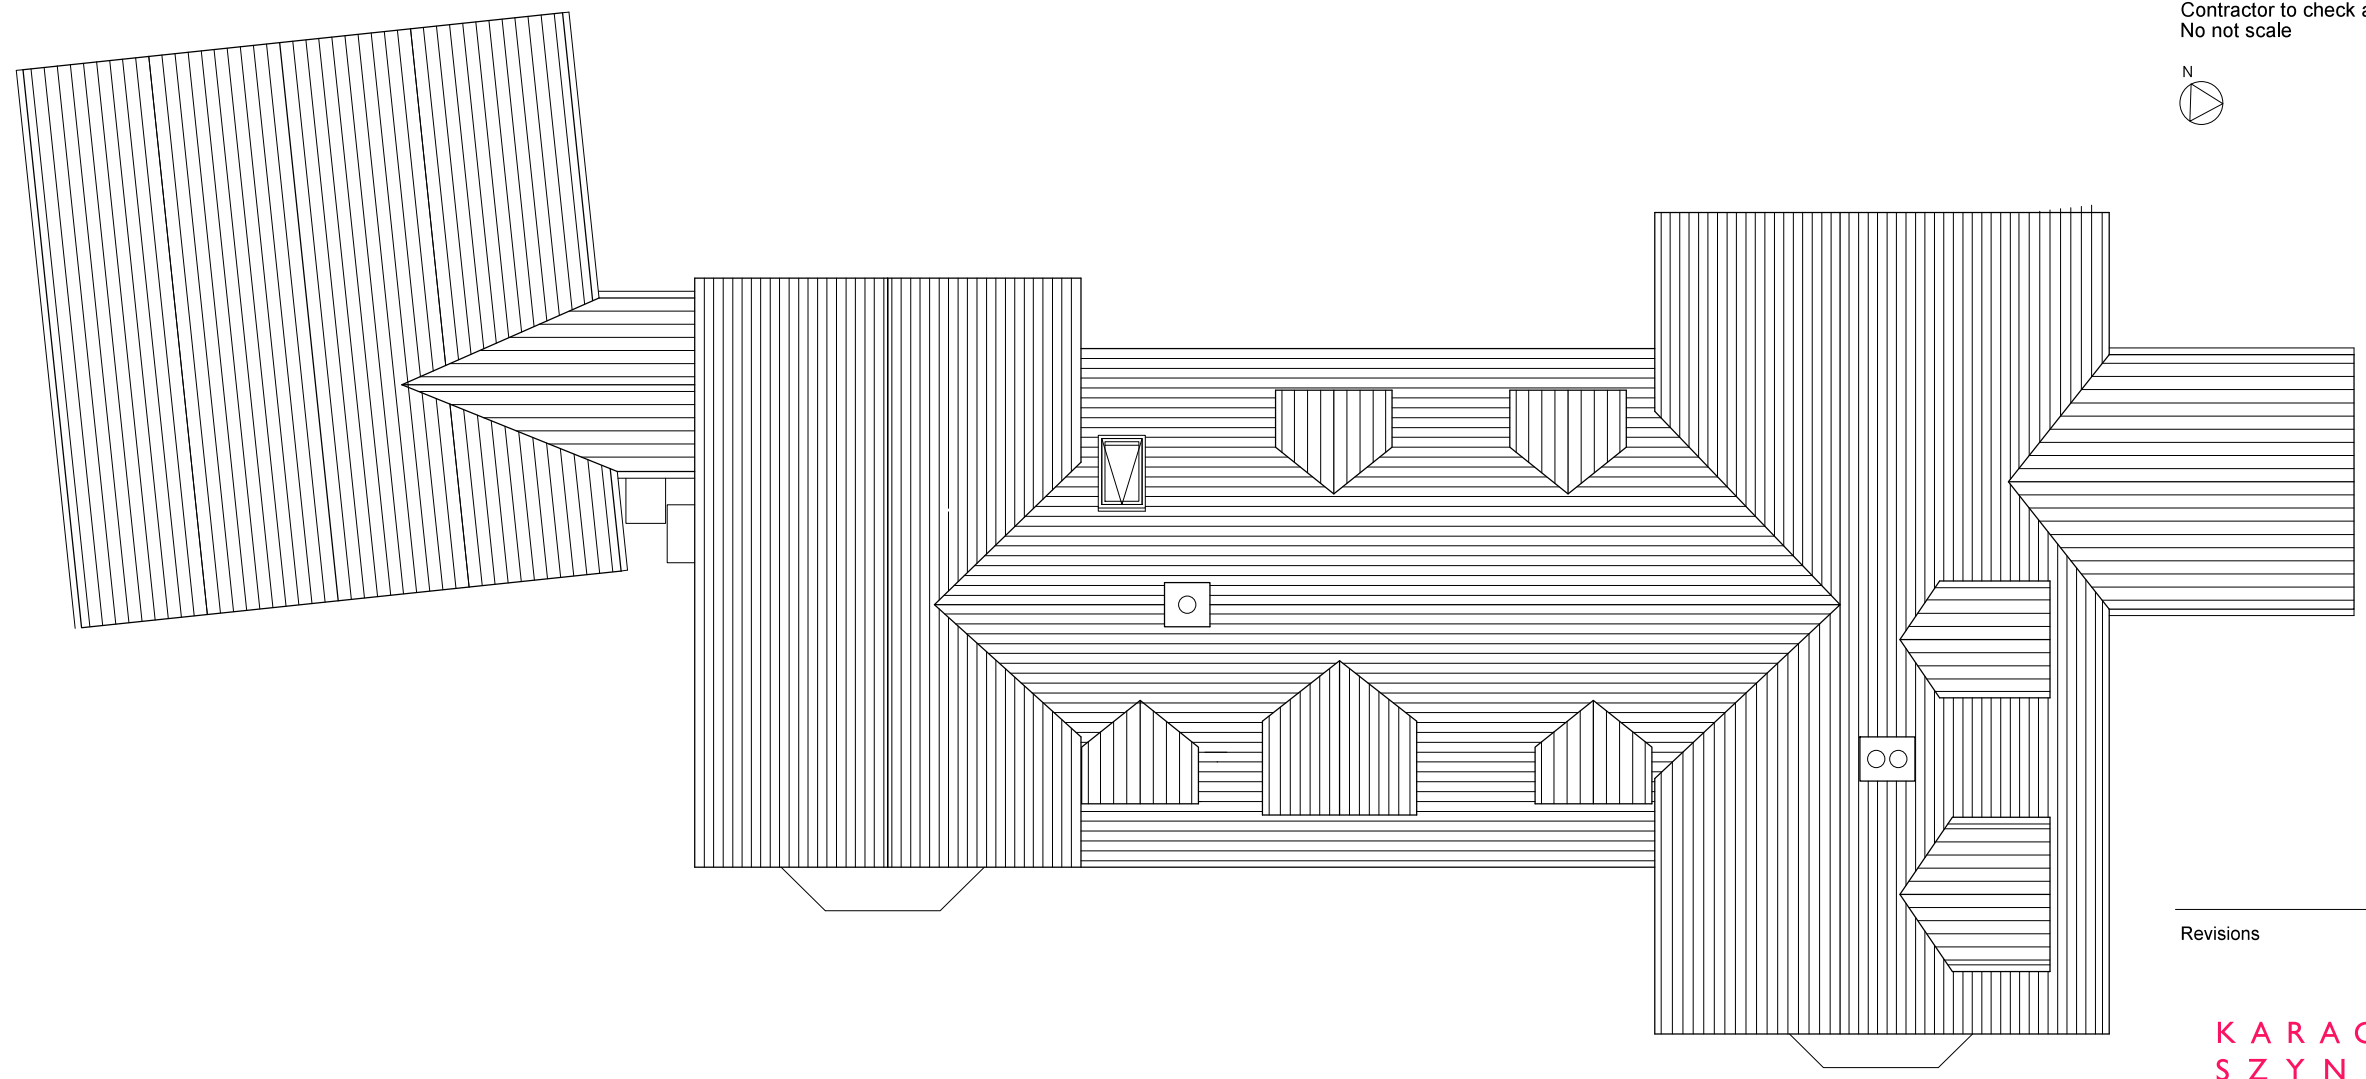

**NOTE**  
Contractor to check all dimensions on site  
No not scale

Revisions

**KARAOLIDES  
SZYNALSKA  
ARCHITECTS**

89A Bailgate Lincoln LN1 3AR  
www.KSArch.co.uk 01522569008

Copyright reserved

Client  
**Mr & Mrs Savage**

Project  
**The Paddock**

Drawing title  
**Proposed Roof Plan**

Drawn by  
**MK**

Checked by  
**MK**

Scale  
**1:100 @A3**

Date  
**30.12.20**

Drawing no.  
**0110**

Revision  
**\***

Project no.  
**94**

Drawing status  
**Planning**