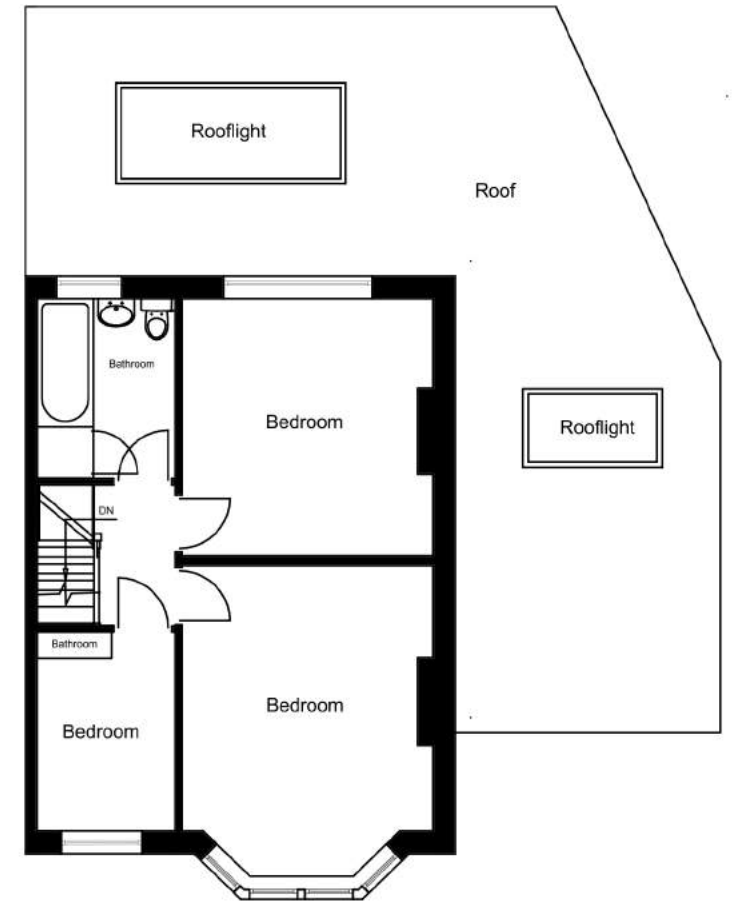

1:100

PROPOSED GROUND FLOOR

PROPOSED FIRST FLOOR

PP/500

**R. HUGHES**  
DESIGNS

CLIENT : ALYS SPRINGAL  
 PROJECT ADDRESS: 79  
 PORTHANMAL RD, CARDIFF,  
 CF14 6AQ  
 DATE: 05/01/2021  
 DRAWING TITLE : PROPOSED  
 FLOOR PLANS  
 SHEET A3 SCALE : N/A