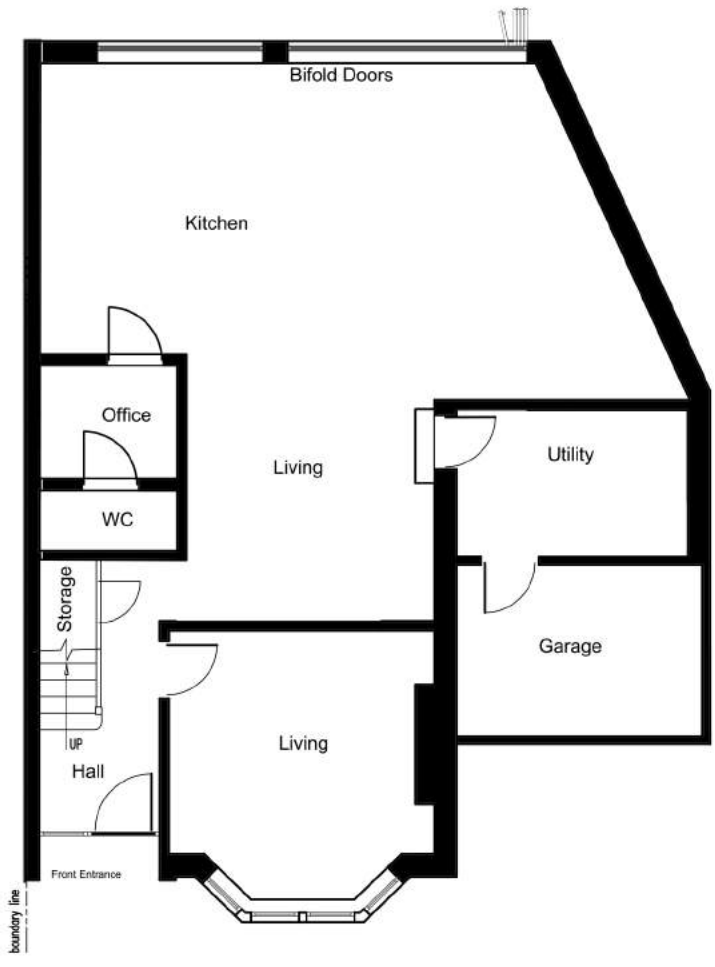

1:100

PROPOSED GROUND FLOOR

PROPOSED FIRST FLOOR

PP/500

**R. HUGHES**  
DESIGNS

CLIENT : ALYS SPRINGAL  
 PROJECT ADDRESS: 79  
 PORTHANMAL RD, CARDIFF,  
 CF14 6AQ  
 DATE: 05/01/2021  
 DRAWING TITLE : PROPOSED  
 FLOOR PLANS  
 SHEET A3 SCALE : N/A