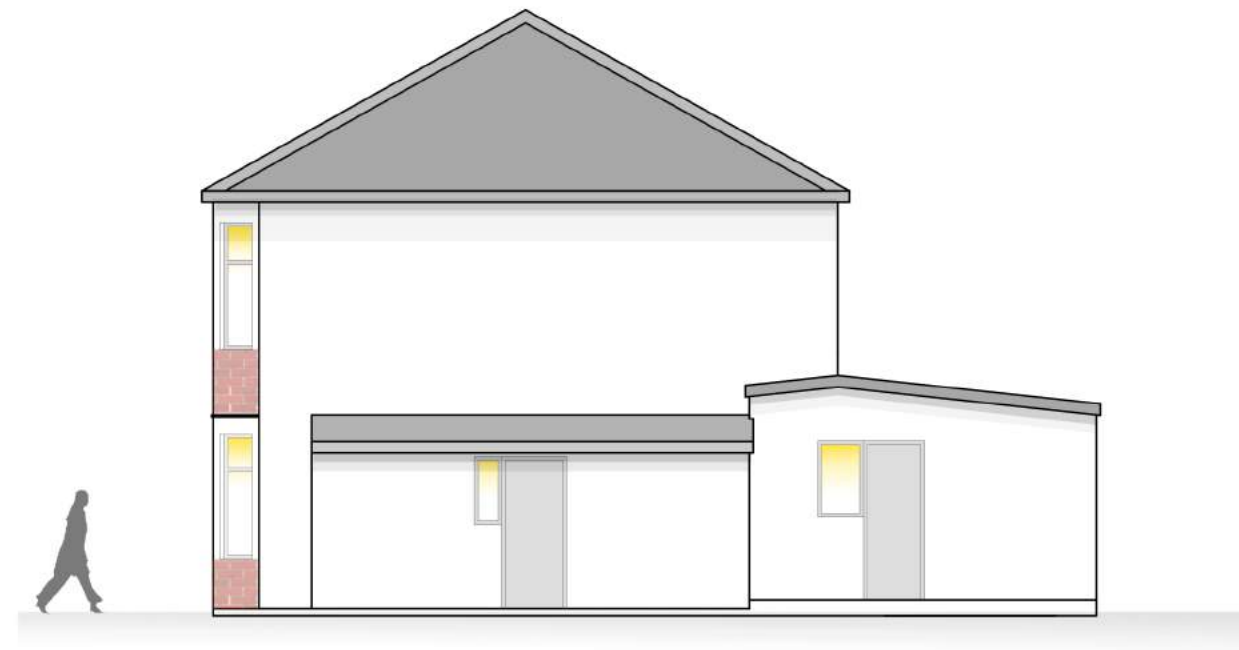

1:100

EXISTING RIGHT SIDE ELEVATION

EXISTING LEFT SIDE ELEVATION

R. HUGHES —
DESIGNS —

CLIENT : ALICE SPRINGAL

PROJECT ADDRESS: 79

PORTHAMAL RD., ARDIFF, CF14 6AQ

DATE: 05/01/2021

DRAWING TITLE : EXISTING

SIDE ELEVATIONS

SHEET A3 SCALE : N/A

02922 362706

WWW.RHUGHES
DESIGNS.COM

ENQUIRES@RHUG
HESDESIGN.COM

DRAWN BY :
RYAN DAVIES