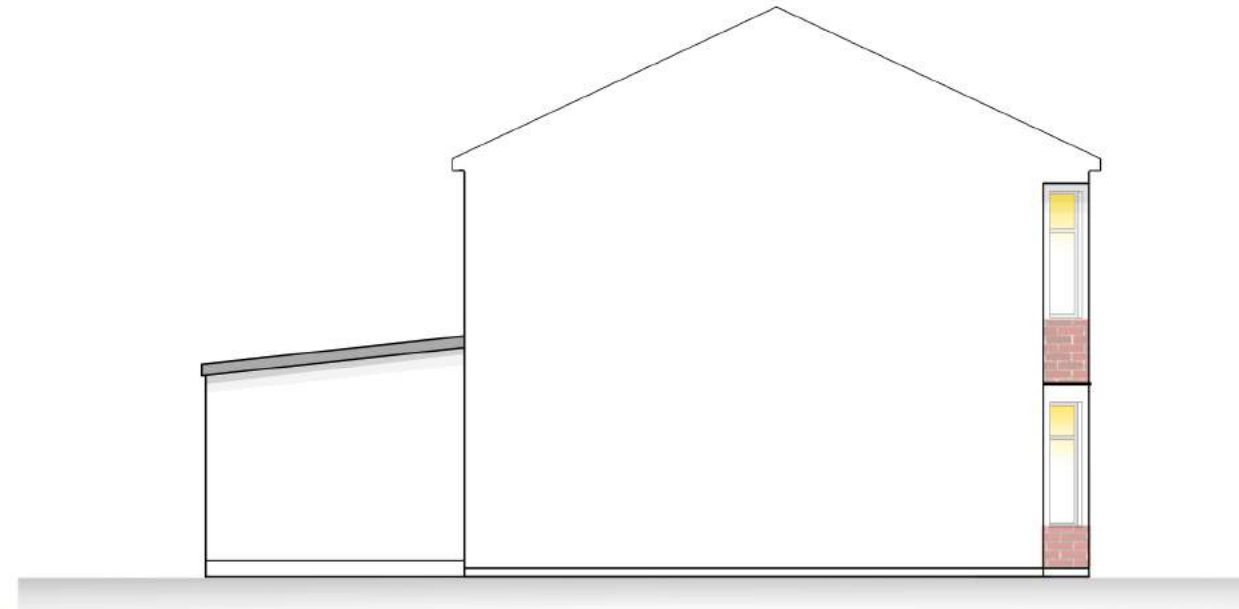

1:100

EXISTING RIGHT SIDE ELEVATION

EXISTING LEFT SIDE ELEVATION

R. HUGHES —
DESIGNS —

CLIENT : ALICE SPRINGAL

PROJECT ADDRESS: 79

PORTHAMAL RD., ARDIFF, CF14 6AQ

DATE: 05/01/2021

DRAWING TITLE : EXISTING

SIDE ELEVATIONS

SHEET A3 SCALE : N/A

02922 362706

WWW.RHUGHES
DESIGNS.COM

ENQUIRES@RHUG
HESDESIGN.COM

DRAWN BY :
RYAN DAVIES