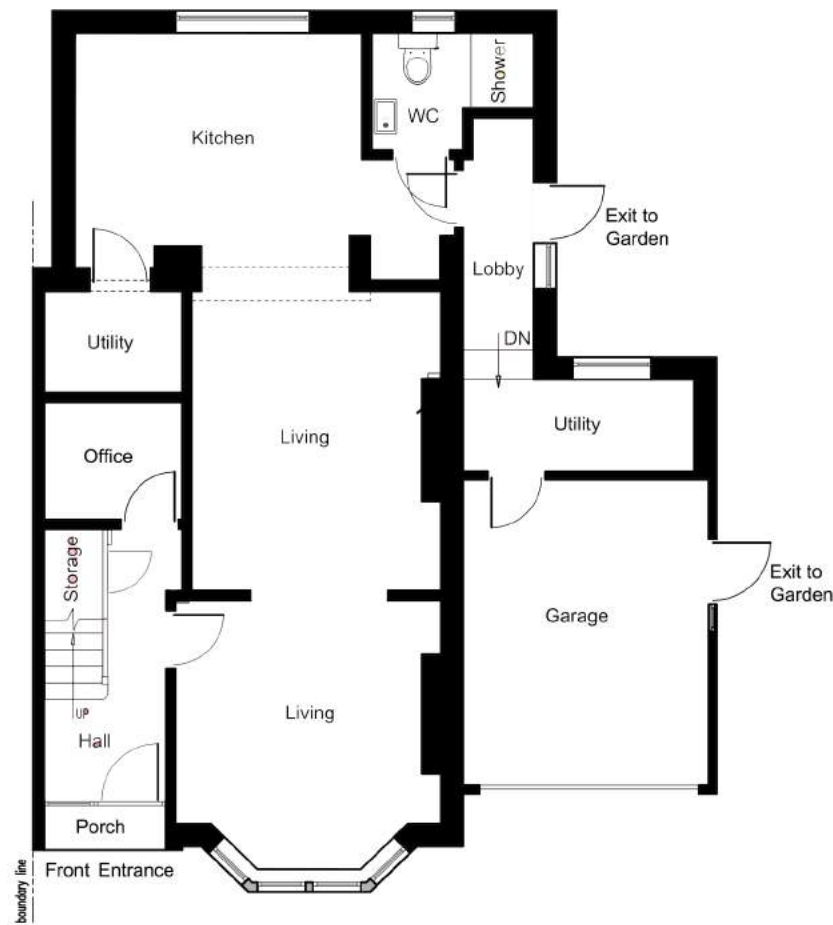

1:100

EXISTING GROUND FLOOR

EXISTING FIRST FLOOR

PP/100

R. HUGHES

DESIGNS

CLIENT : Alys SPRINGAL

PROJECT ADDRESS: 79  
PORTHAMAL RD, CARDIFF,  
CF14 6AQ

DATE: 05/01/2021

DRAWING TITLE : EXISTING  
FLOOR PLANS

SHEET A3 SCALE : N/A

02922 362706

WWW.RHUGHES  
DESIGNS.COM

ENQUIRES@RHUG  
HESDESIGN.COM

DRAWN BY :  
RYAN DAVIES