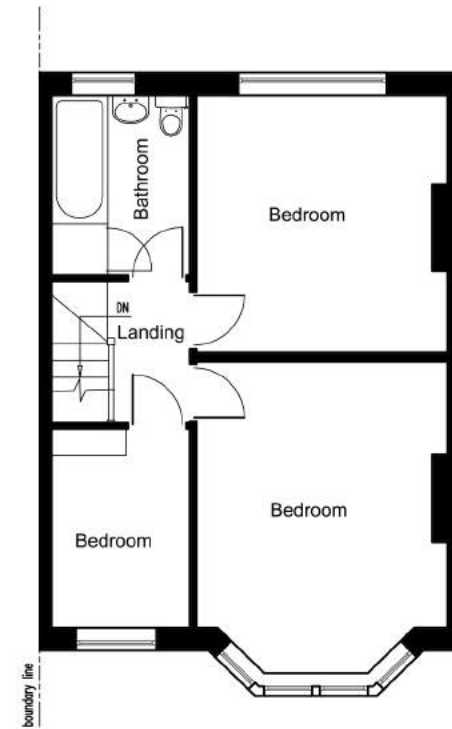

1:100

EXISTING GROUND FLOOR

EXISTING FIRST FLOOR

PP/100

R. HUGHES

DESIGNS

CLIENT : Alys SPRINGAL

PROJECT ADDRESS: 79  
PORTHAMAL RD, CARDIFF,  
CF14 6AQ

DATE: 05/01/2021

DRAWING TITLE : EXISTING  
FLOOR PLANS

SHEET A3 SCALE : N/A

02922 362706

WWW.RHUGHES  
DESIGNS.COM

ENQUIRES@RHUG  
HESDESIGN.COM

DRAWN BY :  
RYAN DAVIES