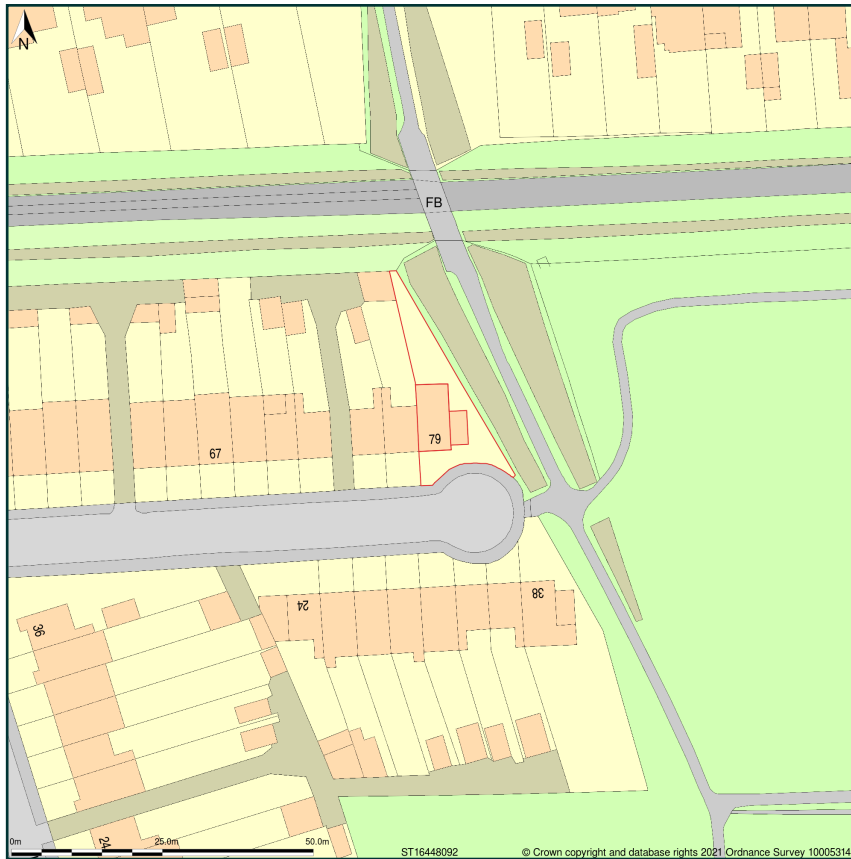

79, Porthamal Road, Rhiwbina, Cardiff, CF14 6AQ

Site Plan shows area bounded by: 316370.41, 180854.15 316511.83, 180995.58 (at a scale of 1:1250), OSGridRef: ST16448092. The representation of a road, track or path is no evidence of a right of way. The representation of features as lines is no evidence of a property boundary.

Produced on 5th Jan 2021 from the Ordnance Survey National Geographic Database and incorporating surveyed revision available at this date. Reproduction in whole or part is prohibited without the prior permission of Ordnance Survey. © Crown copyright 2021. Supplied by www.buyaplan.co.uk a licensed Ordnance Survey partner (100053143). Unique plan reference: #00587507-32E550