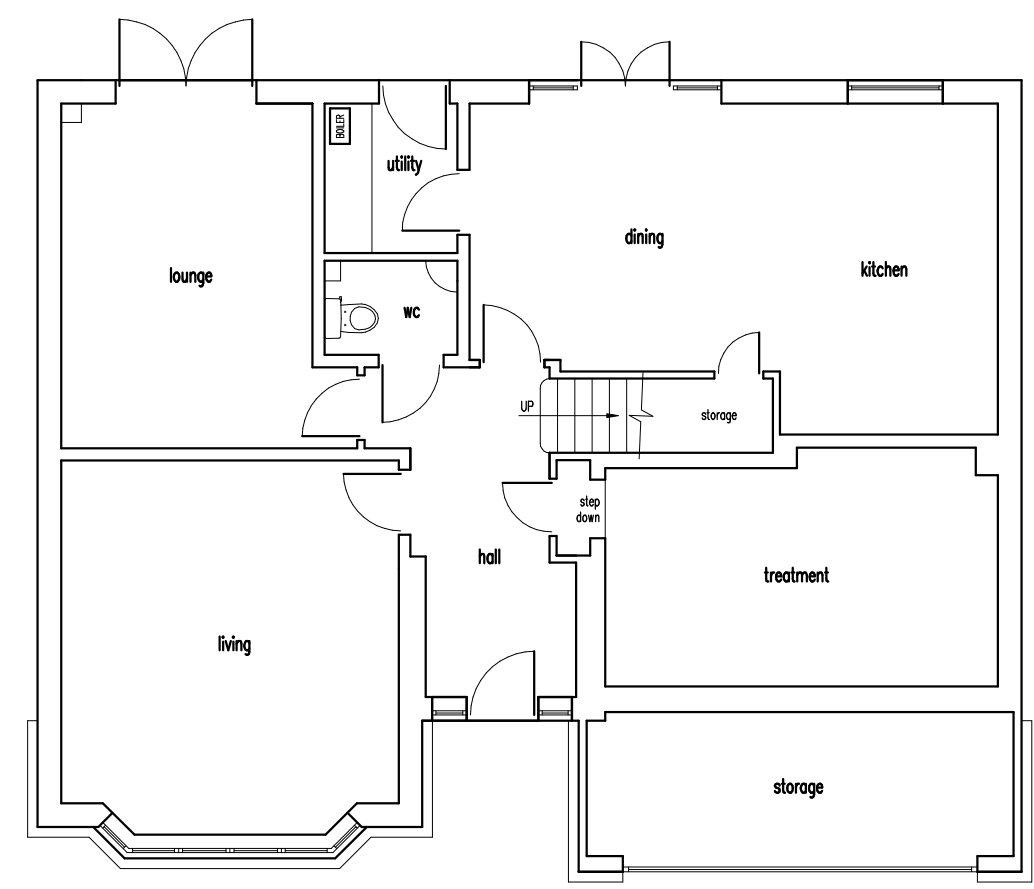

Proposed Single Storey Rear Extension.

Phil Hughes
PROFESSIONAL DRAWINGS

Mr Jamie & Mrs Catrin Ringer. 2 Tyn y Berllan, Lisvane, Cardiff. CF14 OTS.

existing first floor plan

existing ground floor plan