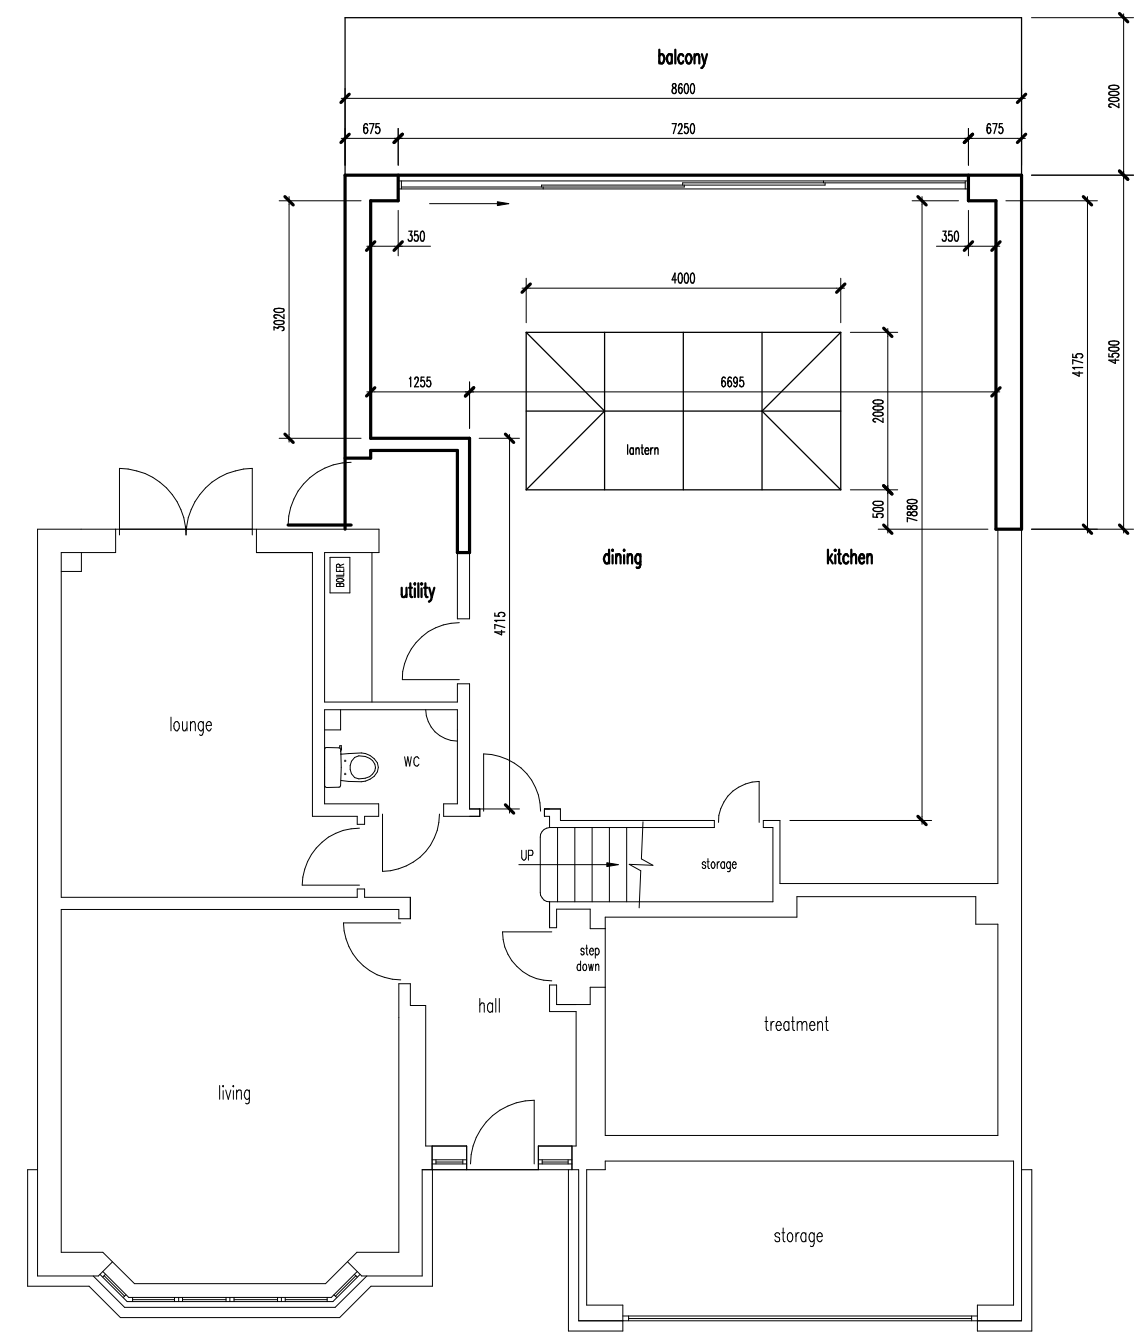

Proposed Single Storey Rear Extension.

Phil Hughes  
PROFESSIONAL DRAWINGS

Mr Jamie & Mrs Catrin Ringer. 2 Tyn y Berllan, Lisvane, Cardiff. CF14 OTS.

proposed first floor plan

proposed ground floor plan