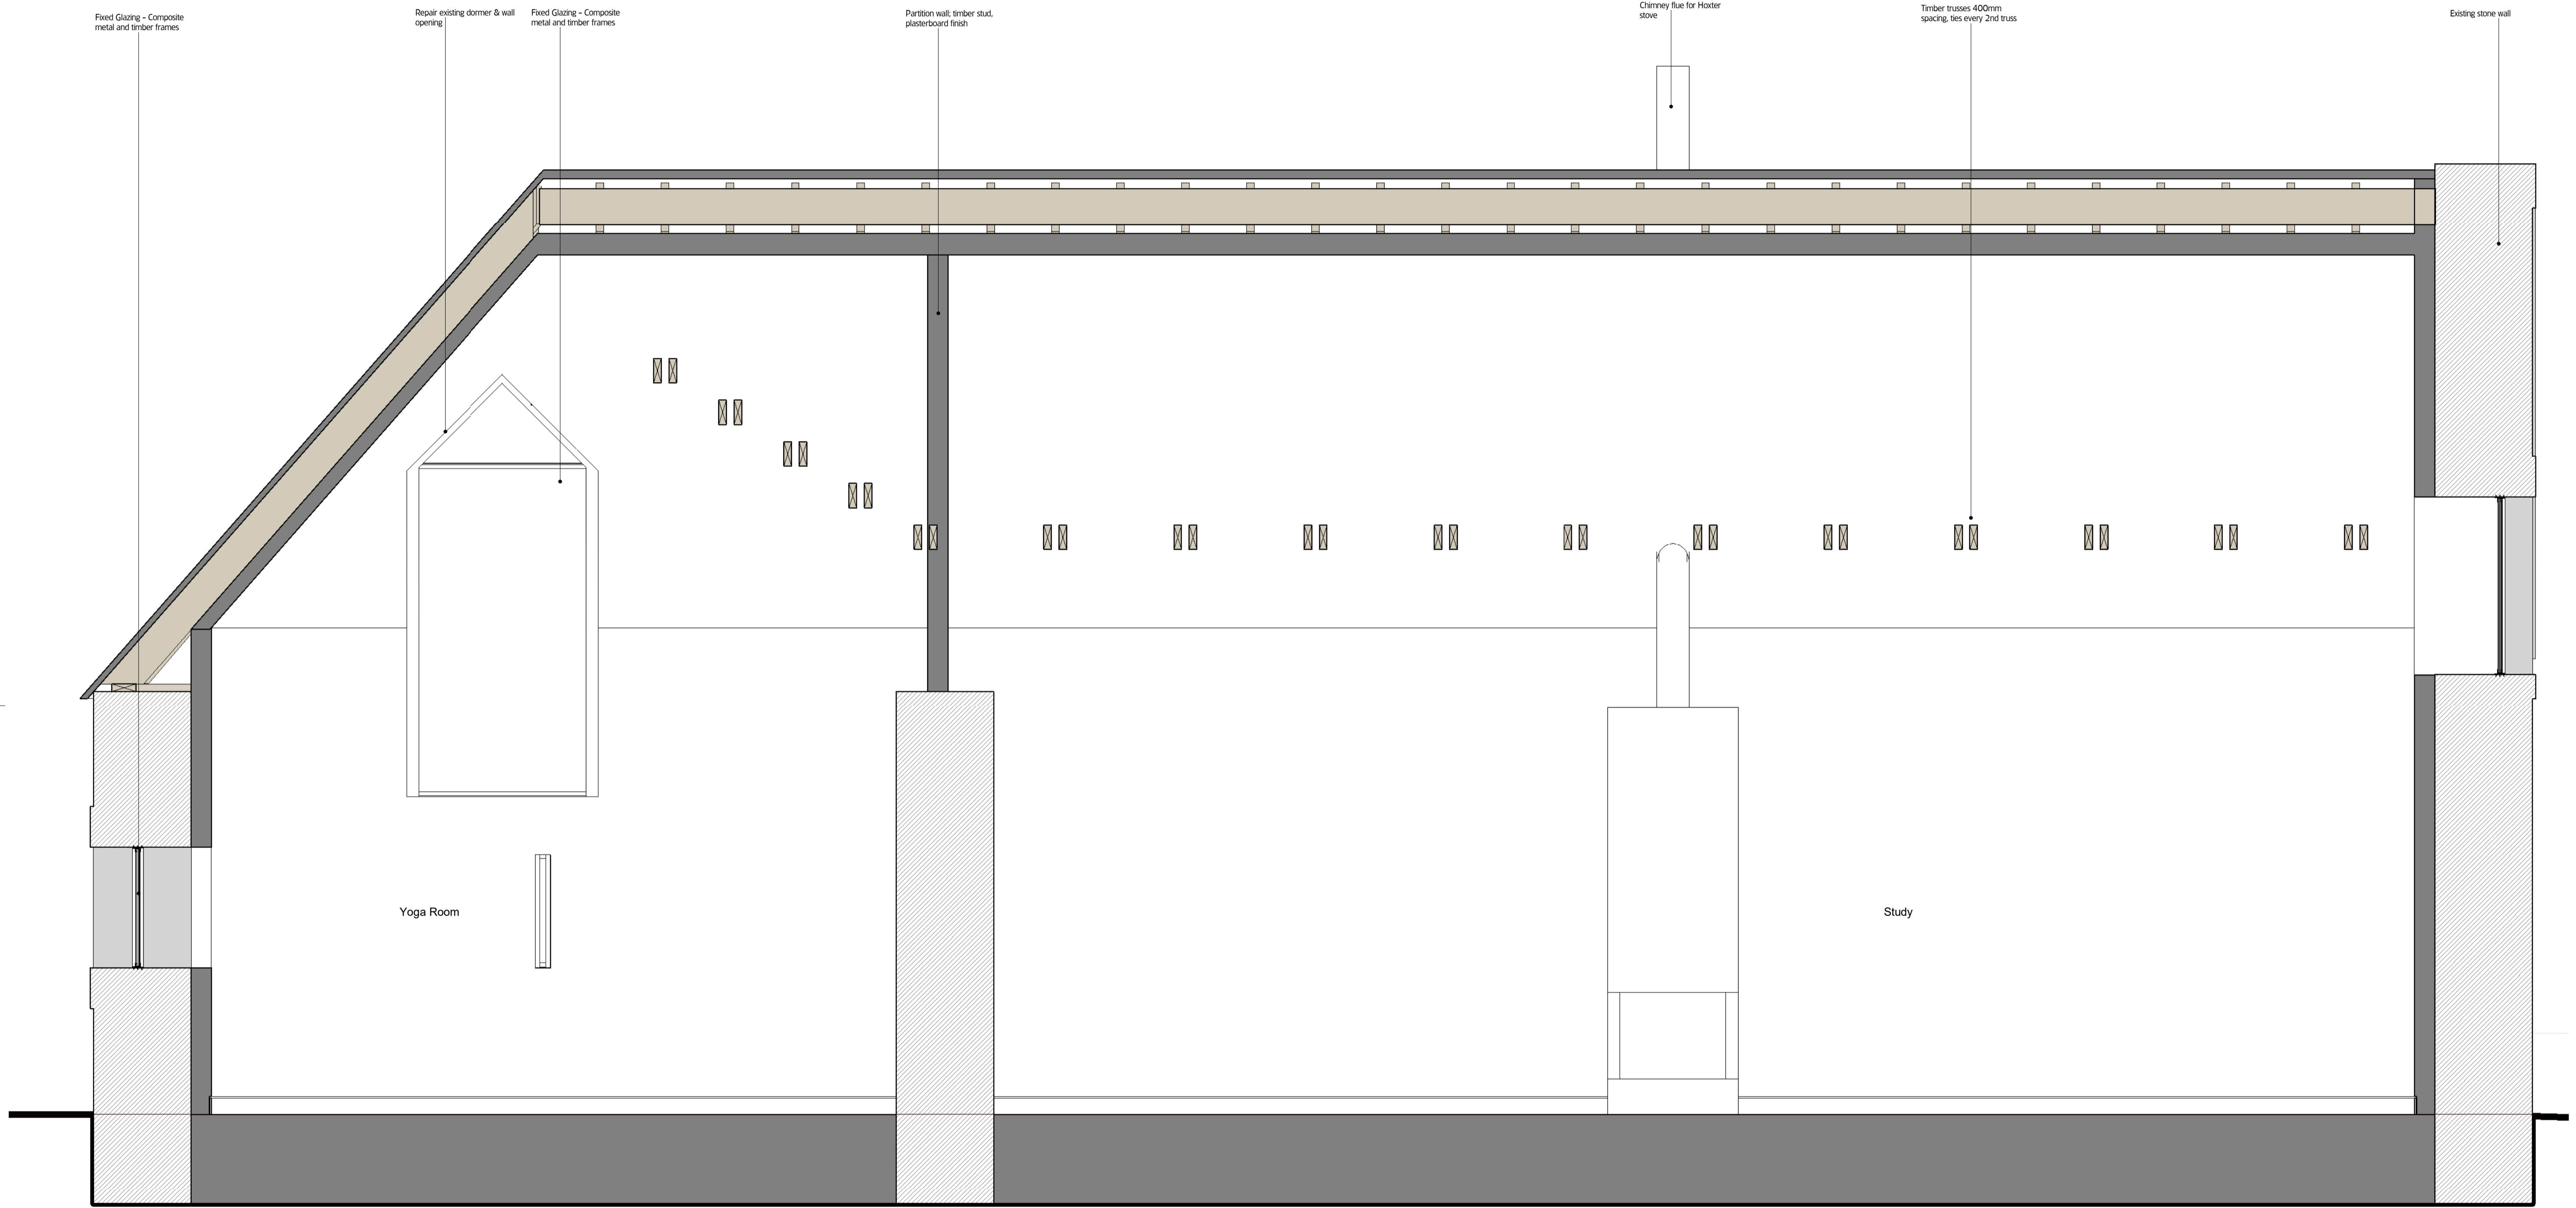

14/01/2021 10:25:01

1 236 Proposed Section West
1:20

moxon
LONDON
Great Western Studios, 65 Alfred Road, London W2 5EU
t 0207 034 0088 f 0207 034 0099
SCOTLAND
Arloch, Craibie, Aberdeenshire AB35 5UN
t 01339 742047 f 0207 034 0099
mail@moxonarchitects.com | www.moxonarchitects.com

Project		Ardoch Steading	
Drawing Title		Proposed Long Sections 1	
Status			
Drawn by	AM	Checked by	
Project No	703	Scale	1:20
Drawn No	236	Date	14/01/21
REV	DATE	DESCRIPTION	DRAWN
01	14/01/21	For Comment	EPH
			CHK
			REV
			01