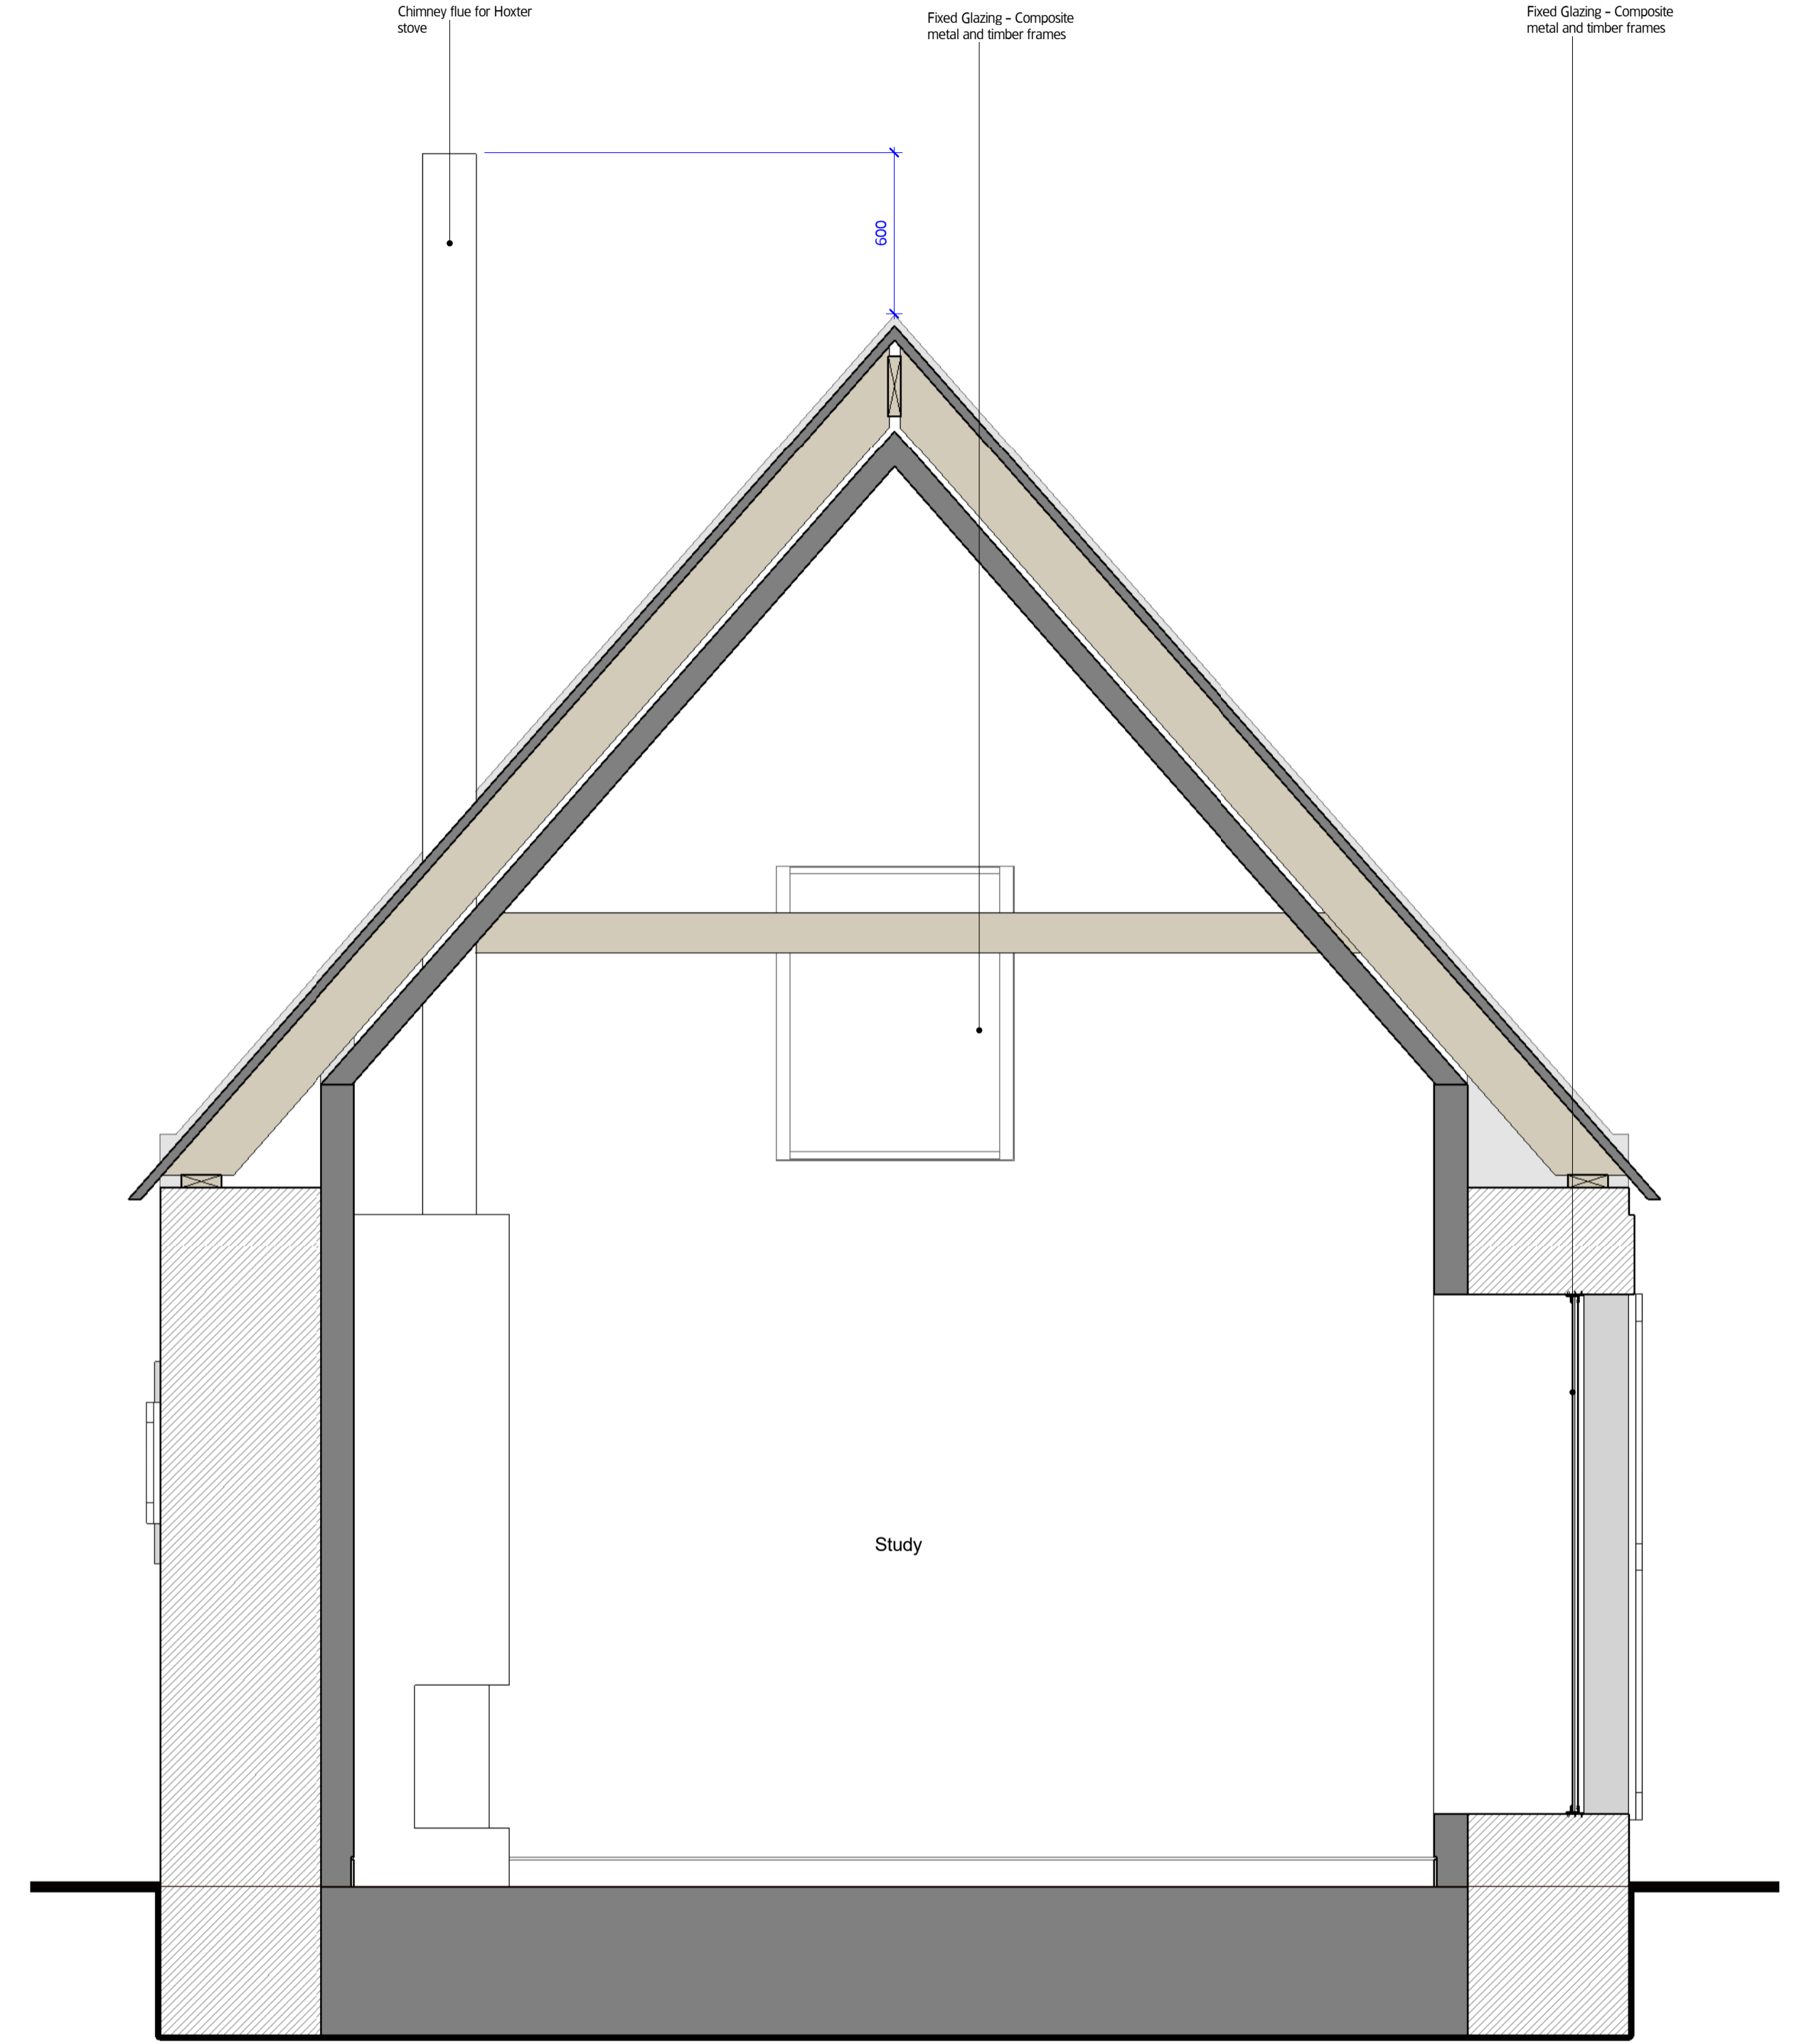

1 235 Proposed Short Section 1
1:20

2 235 Proposed Short Section 2
1:20

MOXON
LONDON
Great Western Studios, 65 Alfred Road, London W2 5EU
t 0207 034 0088 f 0207 034 0099
SCOTLAND
Ardoch, Craigs, Aberdeenshire AB35 5UN
t 01339 742047 f 0207 034 0099
m@moxonarchitects.com | www.moxonarchitects.com

Project		Ardoch Steading	
Drawing Title		Proposed Short Sections	
Status		Information	
Drawn by	Author	Checked by	Date
Project No	703	Scale	1:20
Drawn No	235	Scale	1:20
REV	DATE	DESCRIPTION	DRAWN
01	14.01.21	For Comment	EPH
			CHK
			CHK