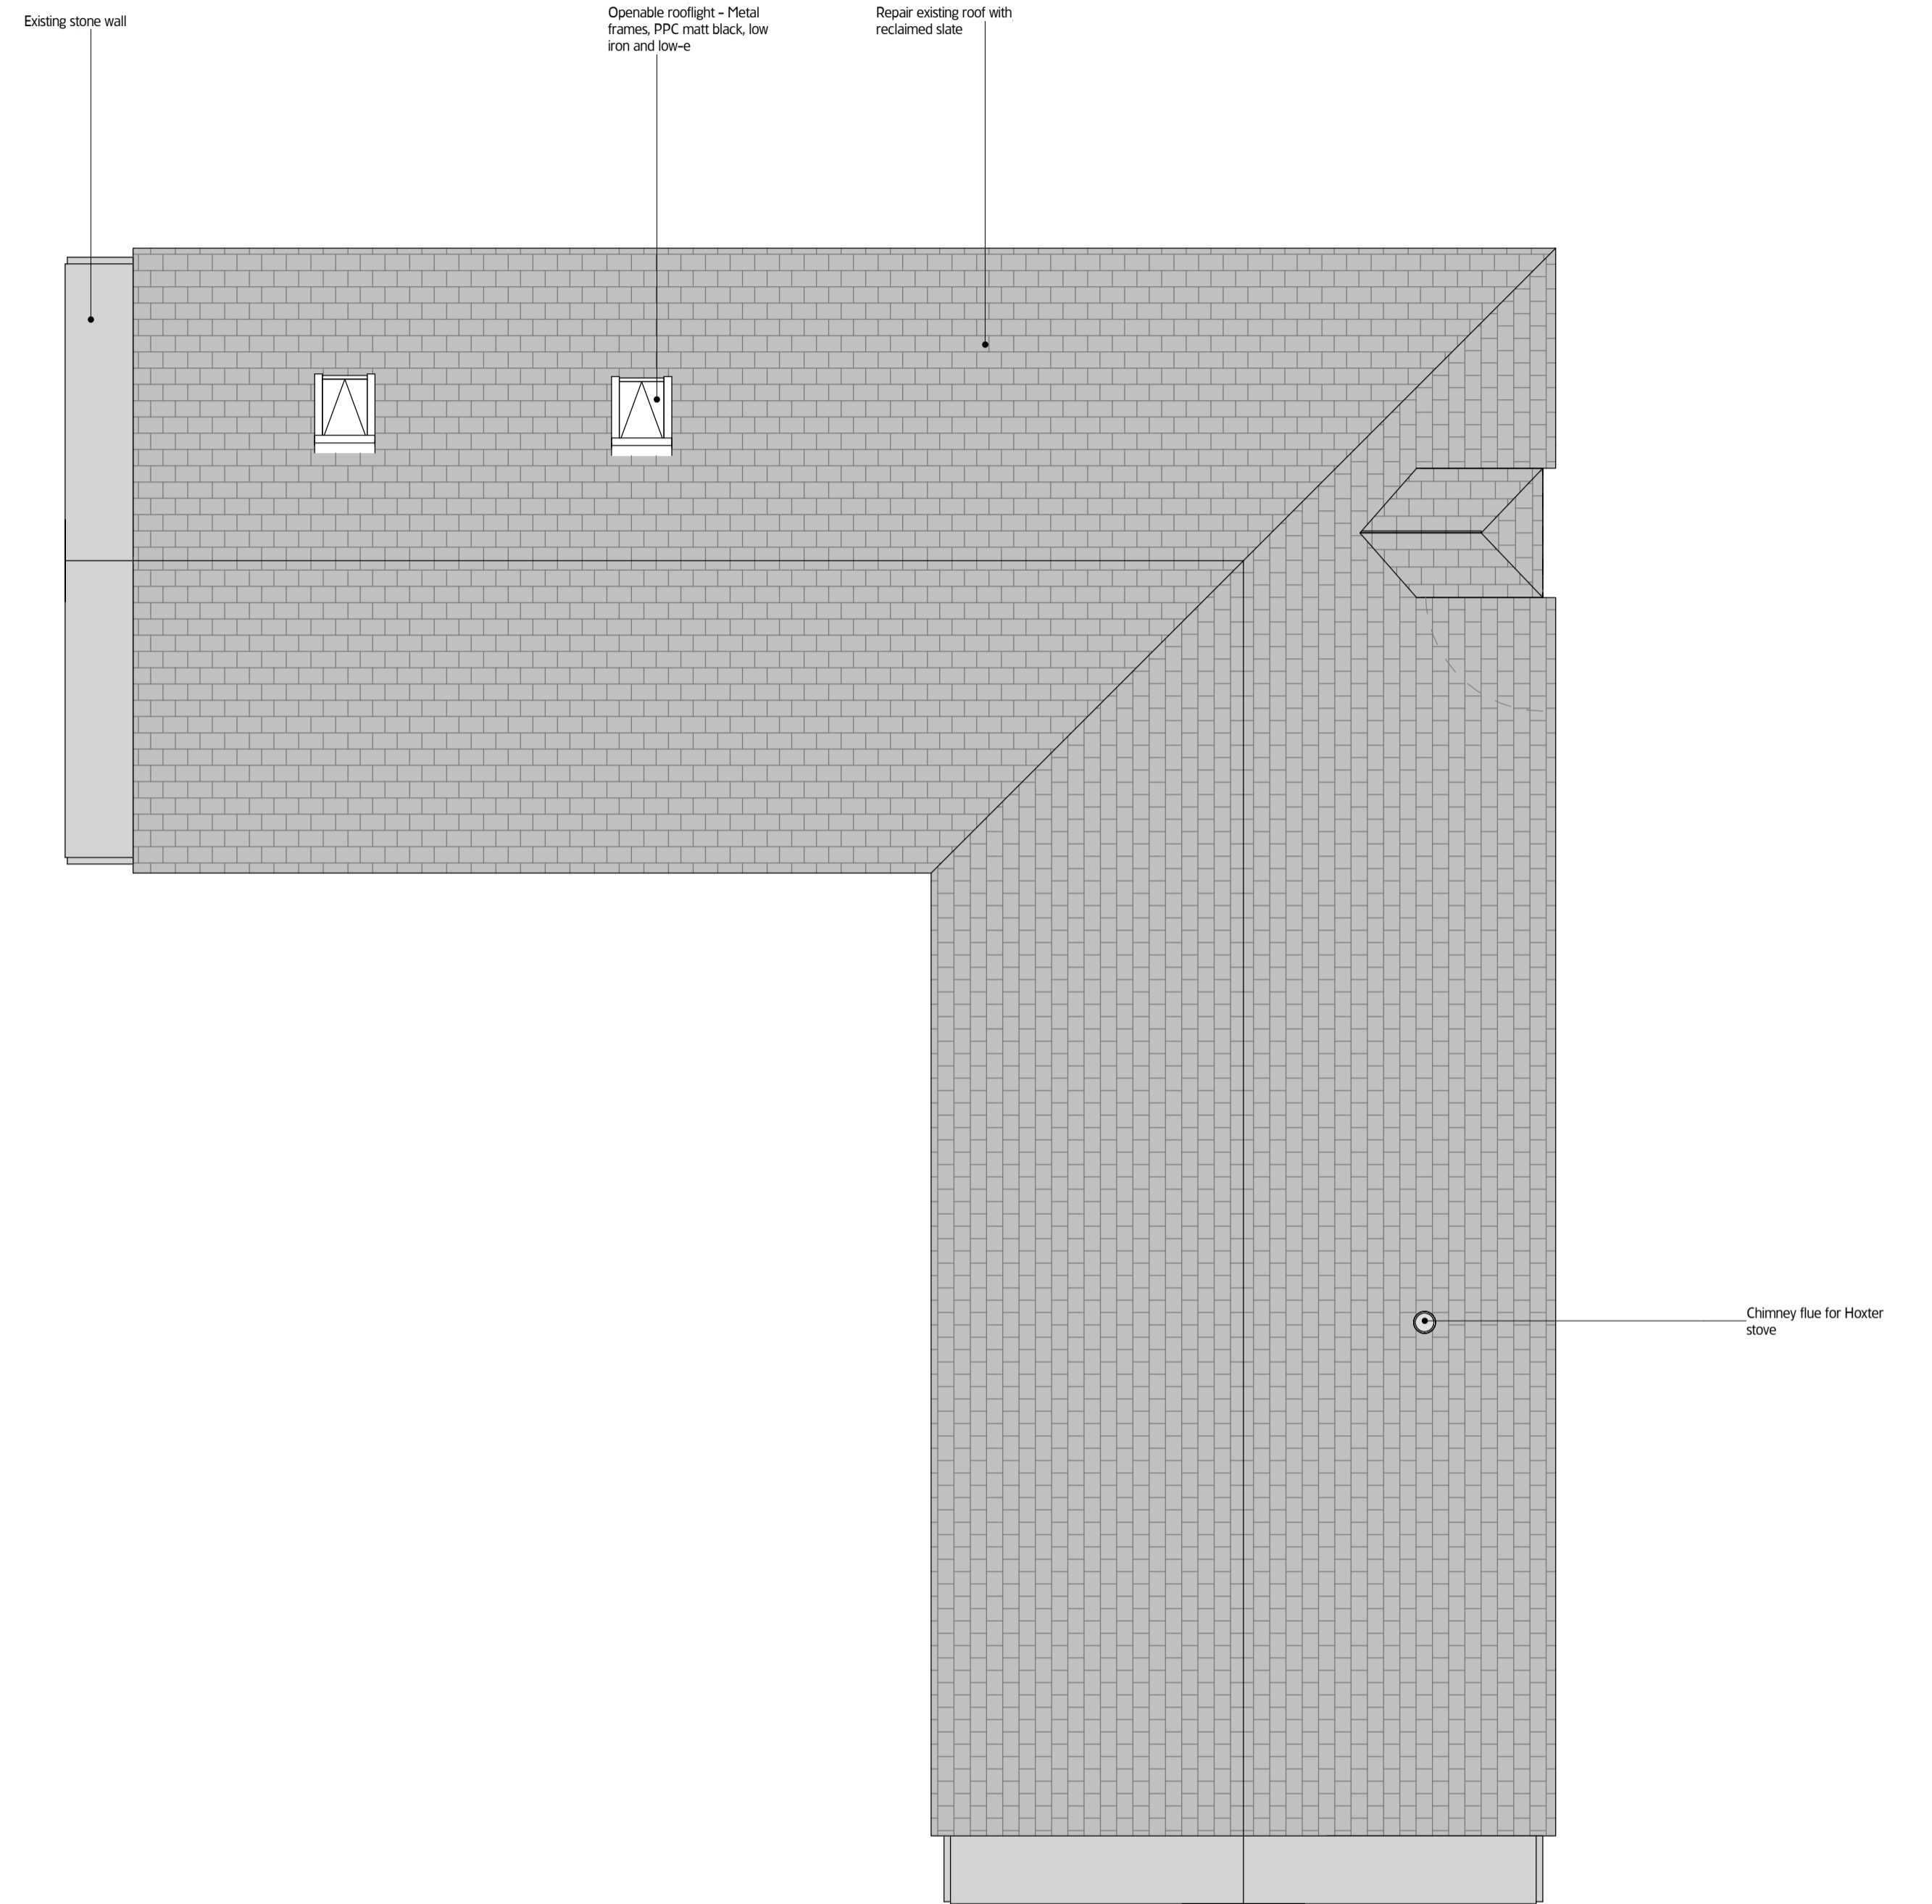

2 211 Proposed Roof Plan
1:50

Project		Ardoch Steading	
Drawing Title		Roof Plan	
Status Information			
Drawn by	EPH	Checked by	Date 14/01/21
Project No	703	Scale	1:50
Sheet No	211	Size	A1 (841x594mm)
REV	DATE	DESCRIPTION	DRAWN BY
01	14/01/21	For Comment	EPH
			CHK