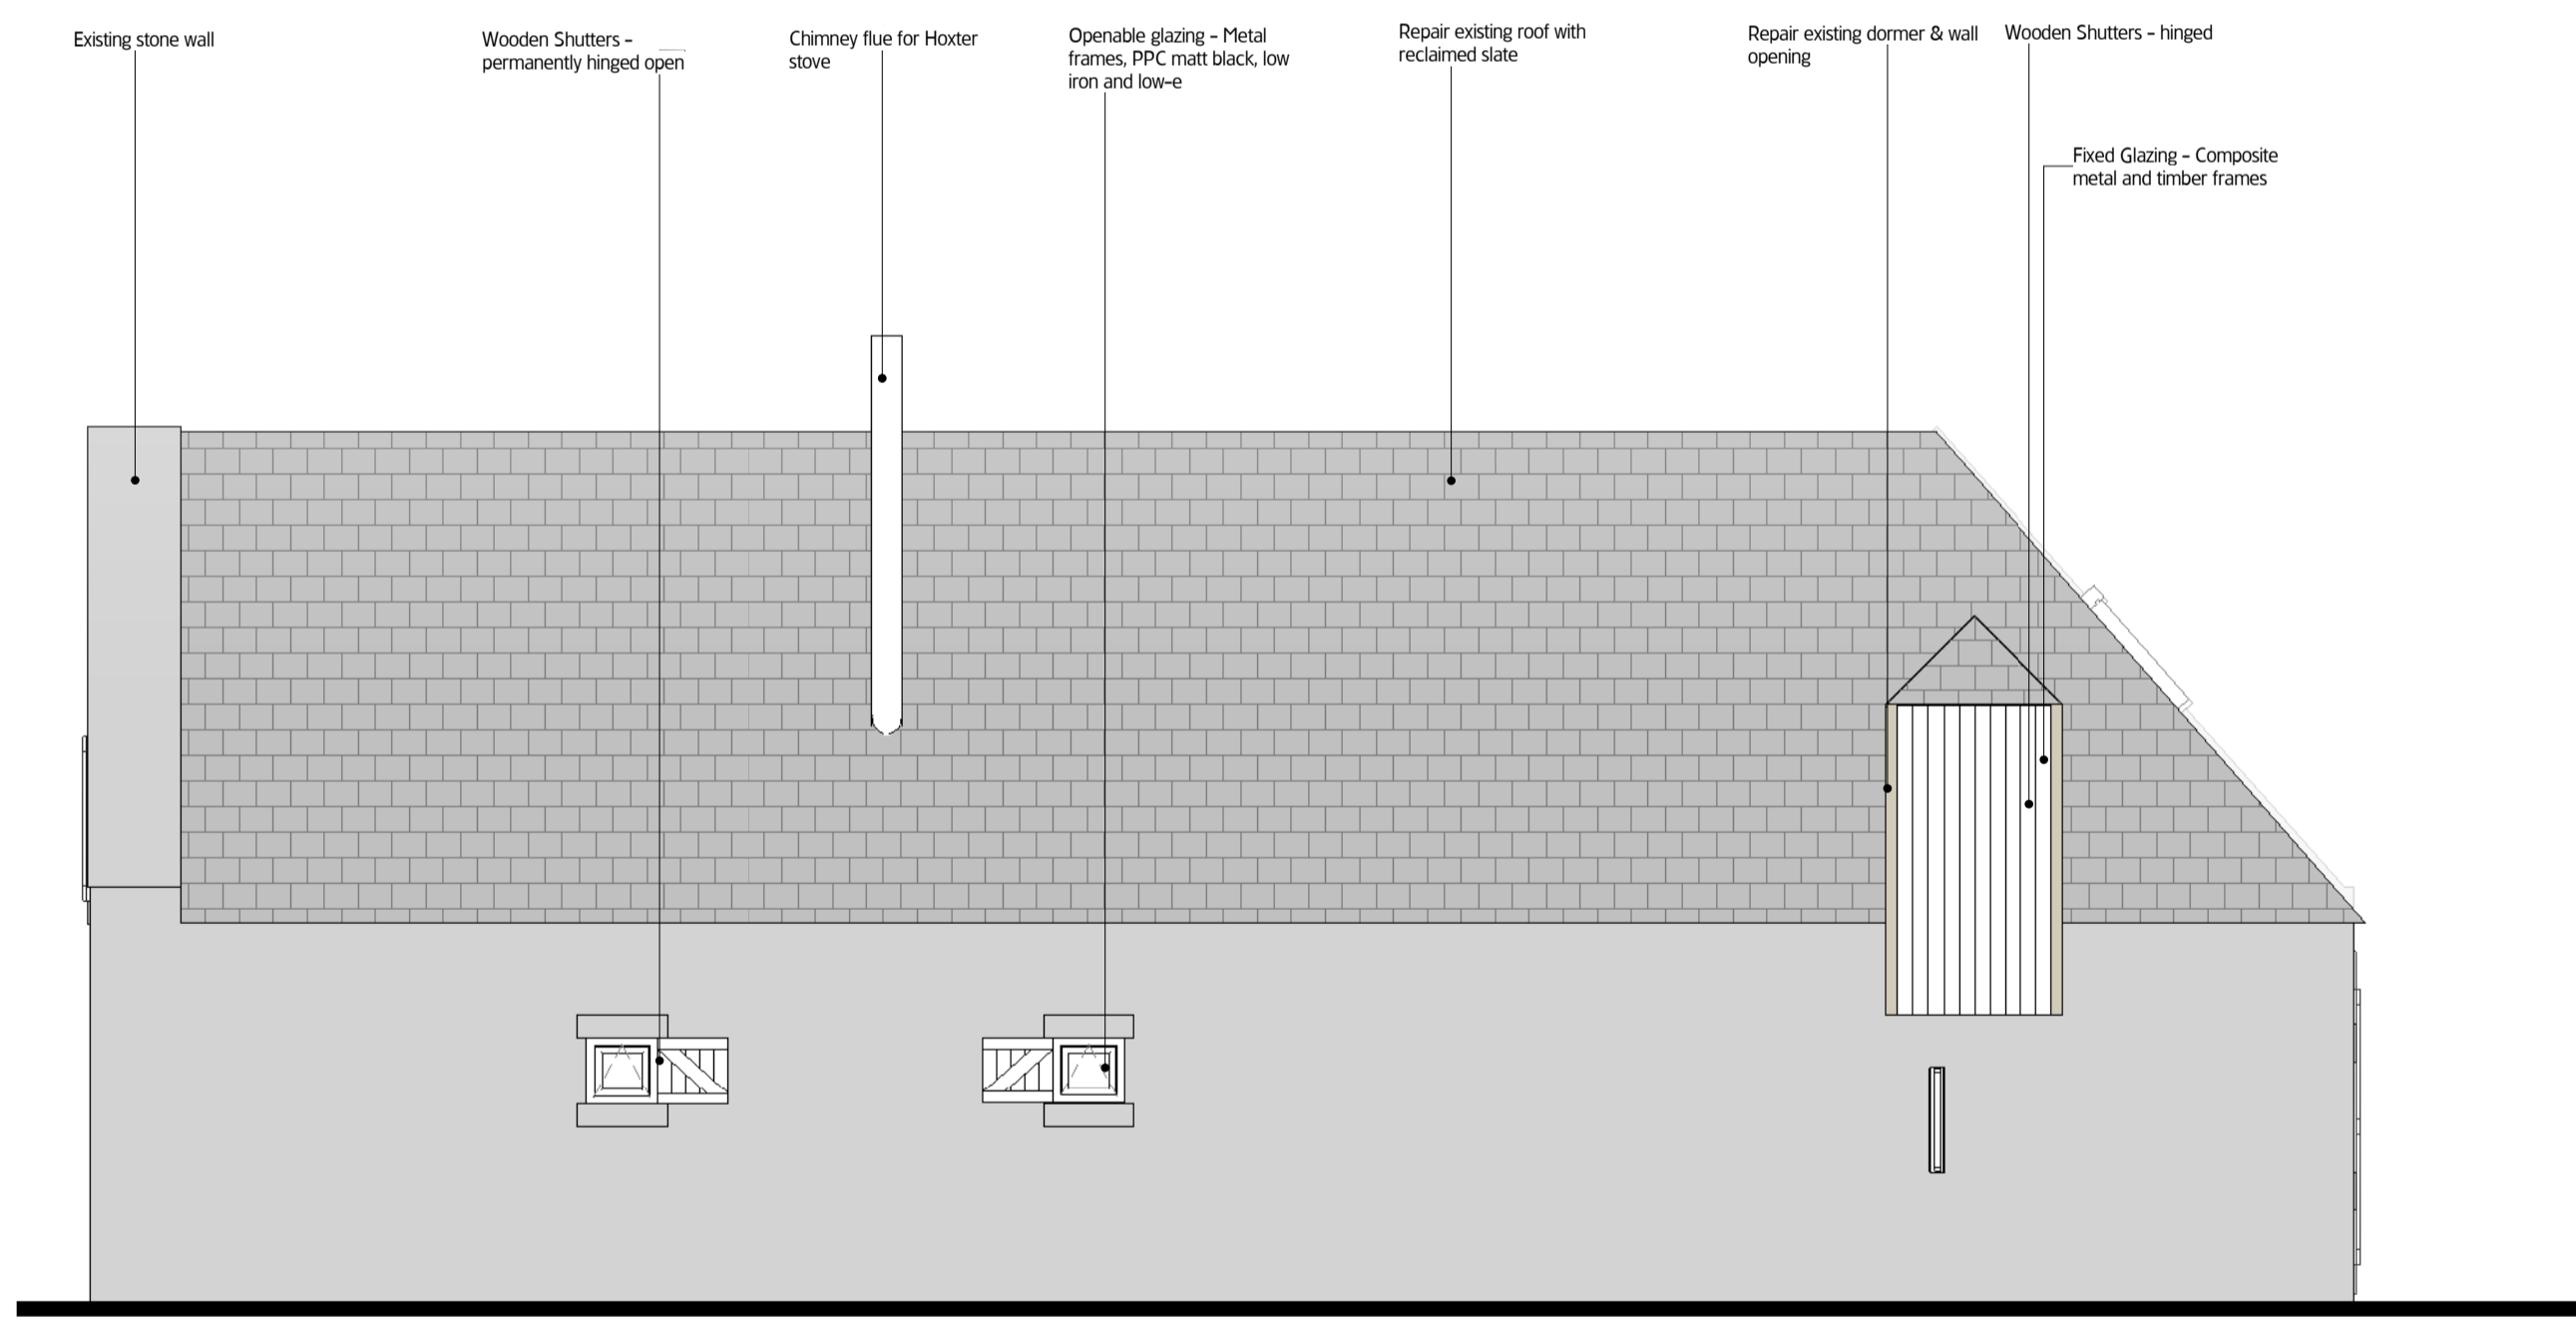

3 225 Proposed Elevation East
1:50