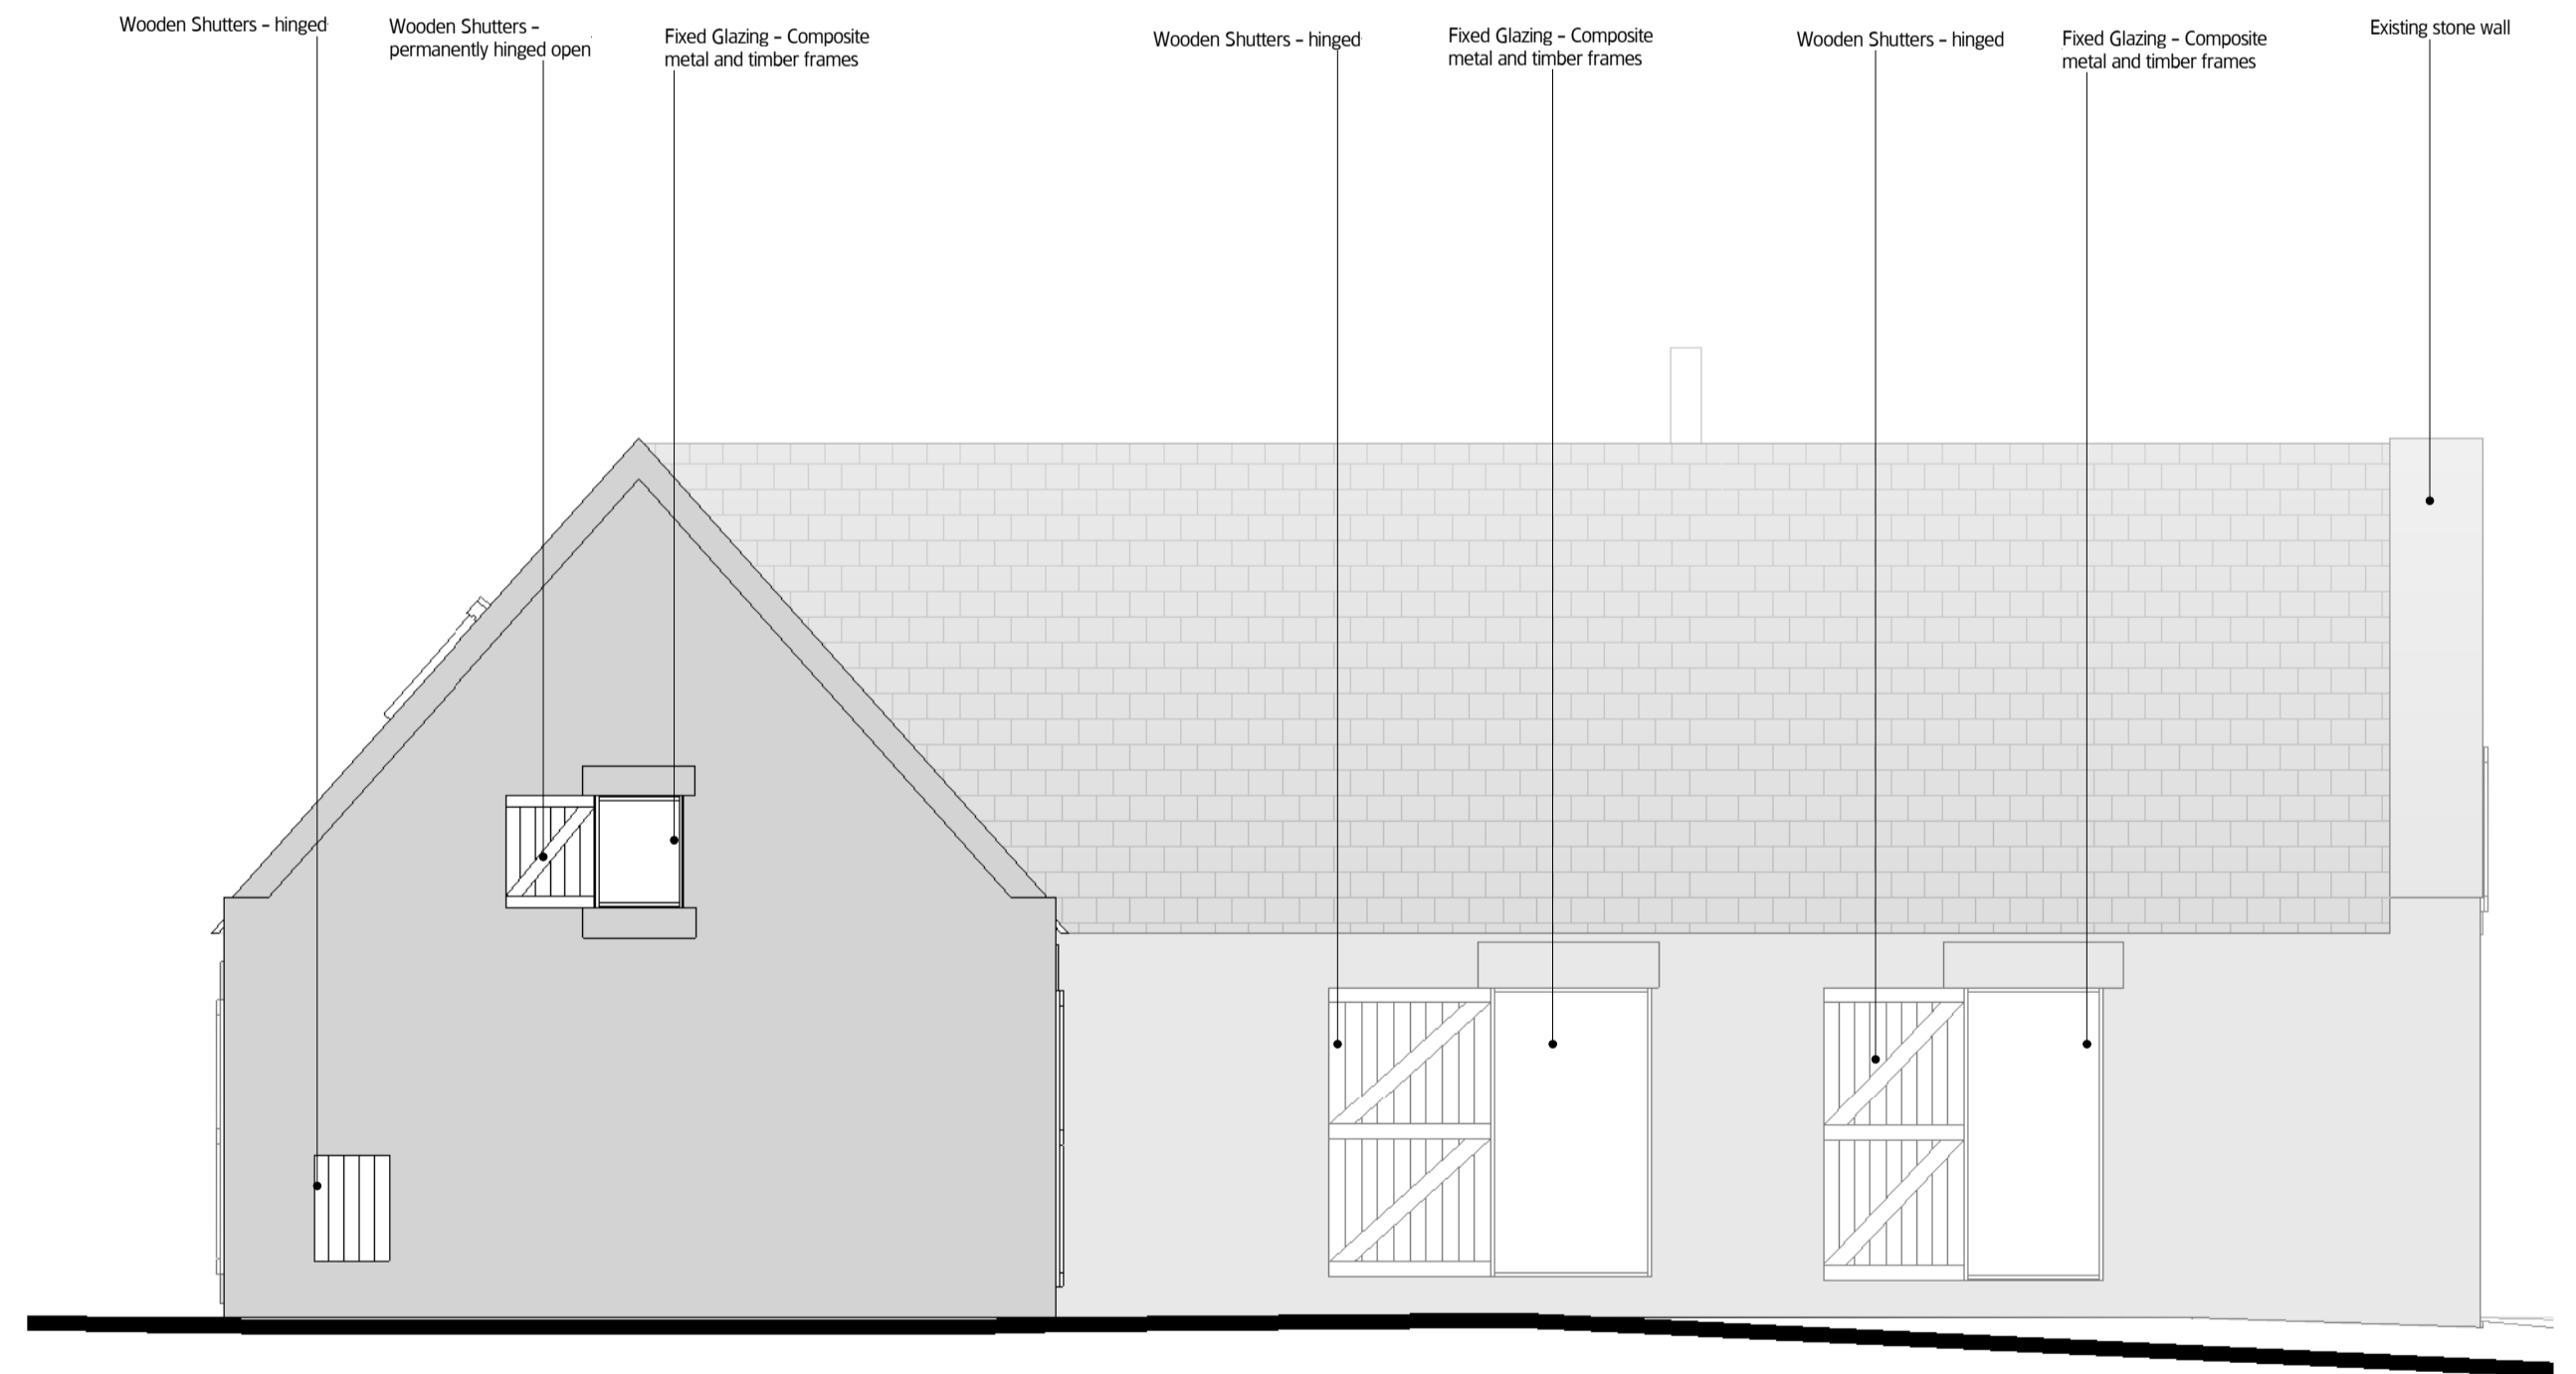

4 225 Proposed Elevation West
1:50

Project		Ardoch Steading	
Drawing Title		Proposed Elevations	
Status		Information	
Drawn by	EPH	Checked by	
Project No	703	Scale	1:50
Drawn No	225	Date	09/10/20
REV	DATE	DESCRIPTION	DRAWN
01	11.01.21	For Comment	EPH
			CHK