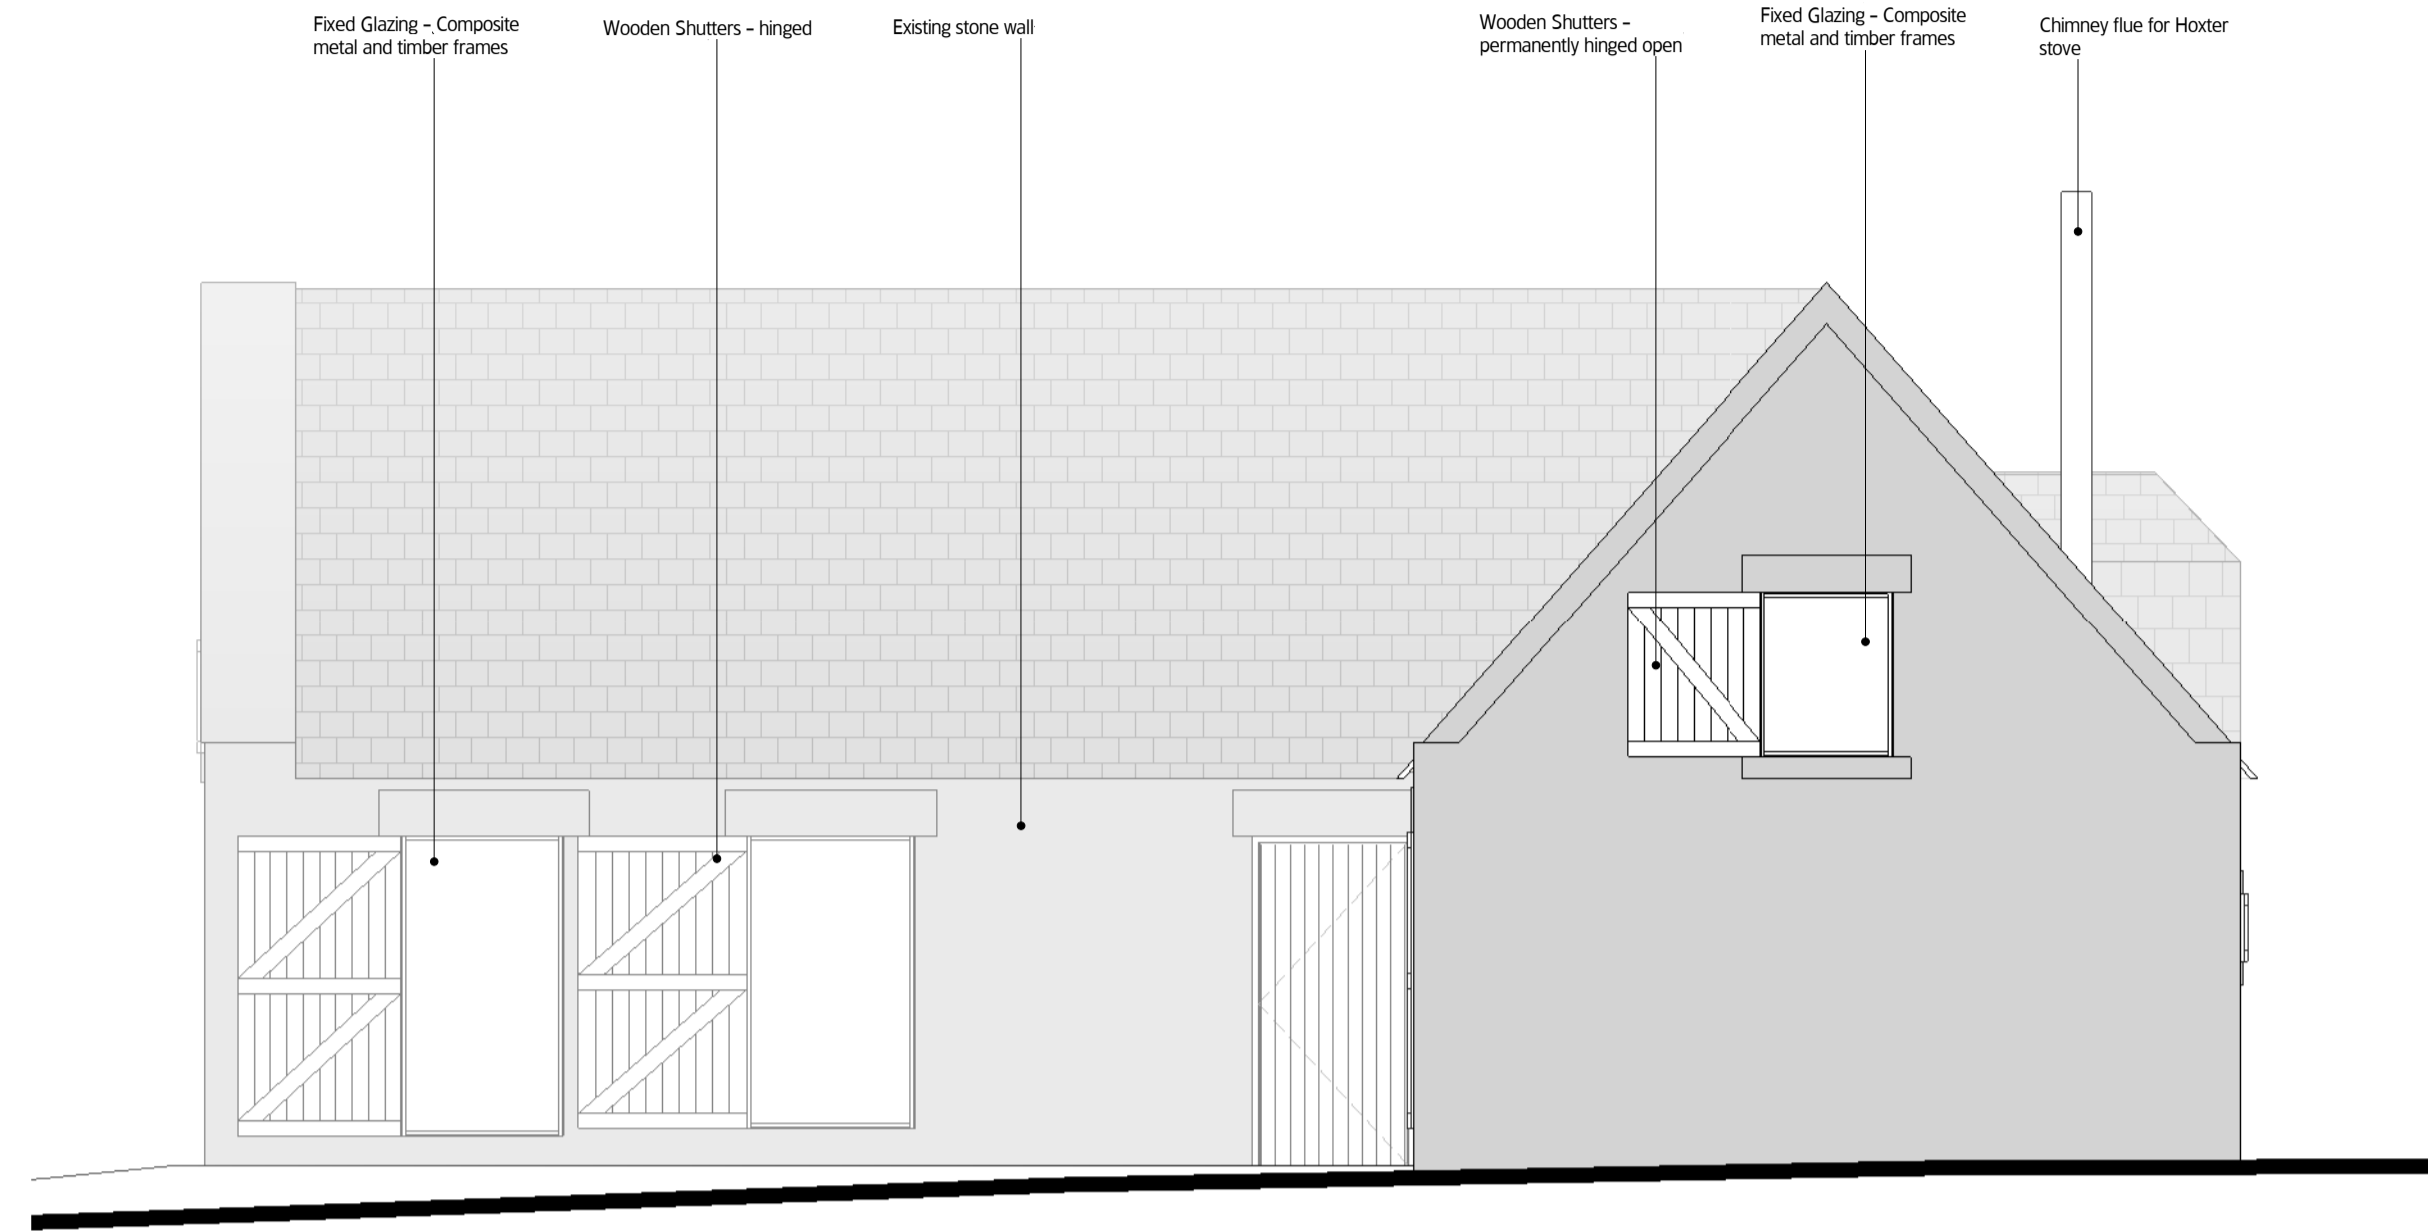

2 225 Proposed Elevation South
1:50