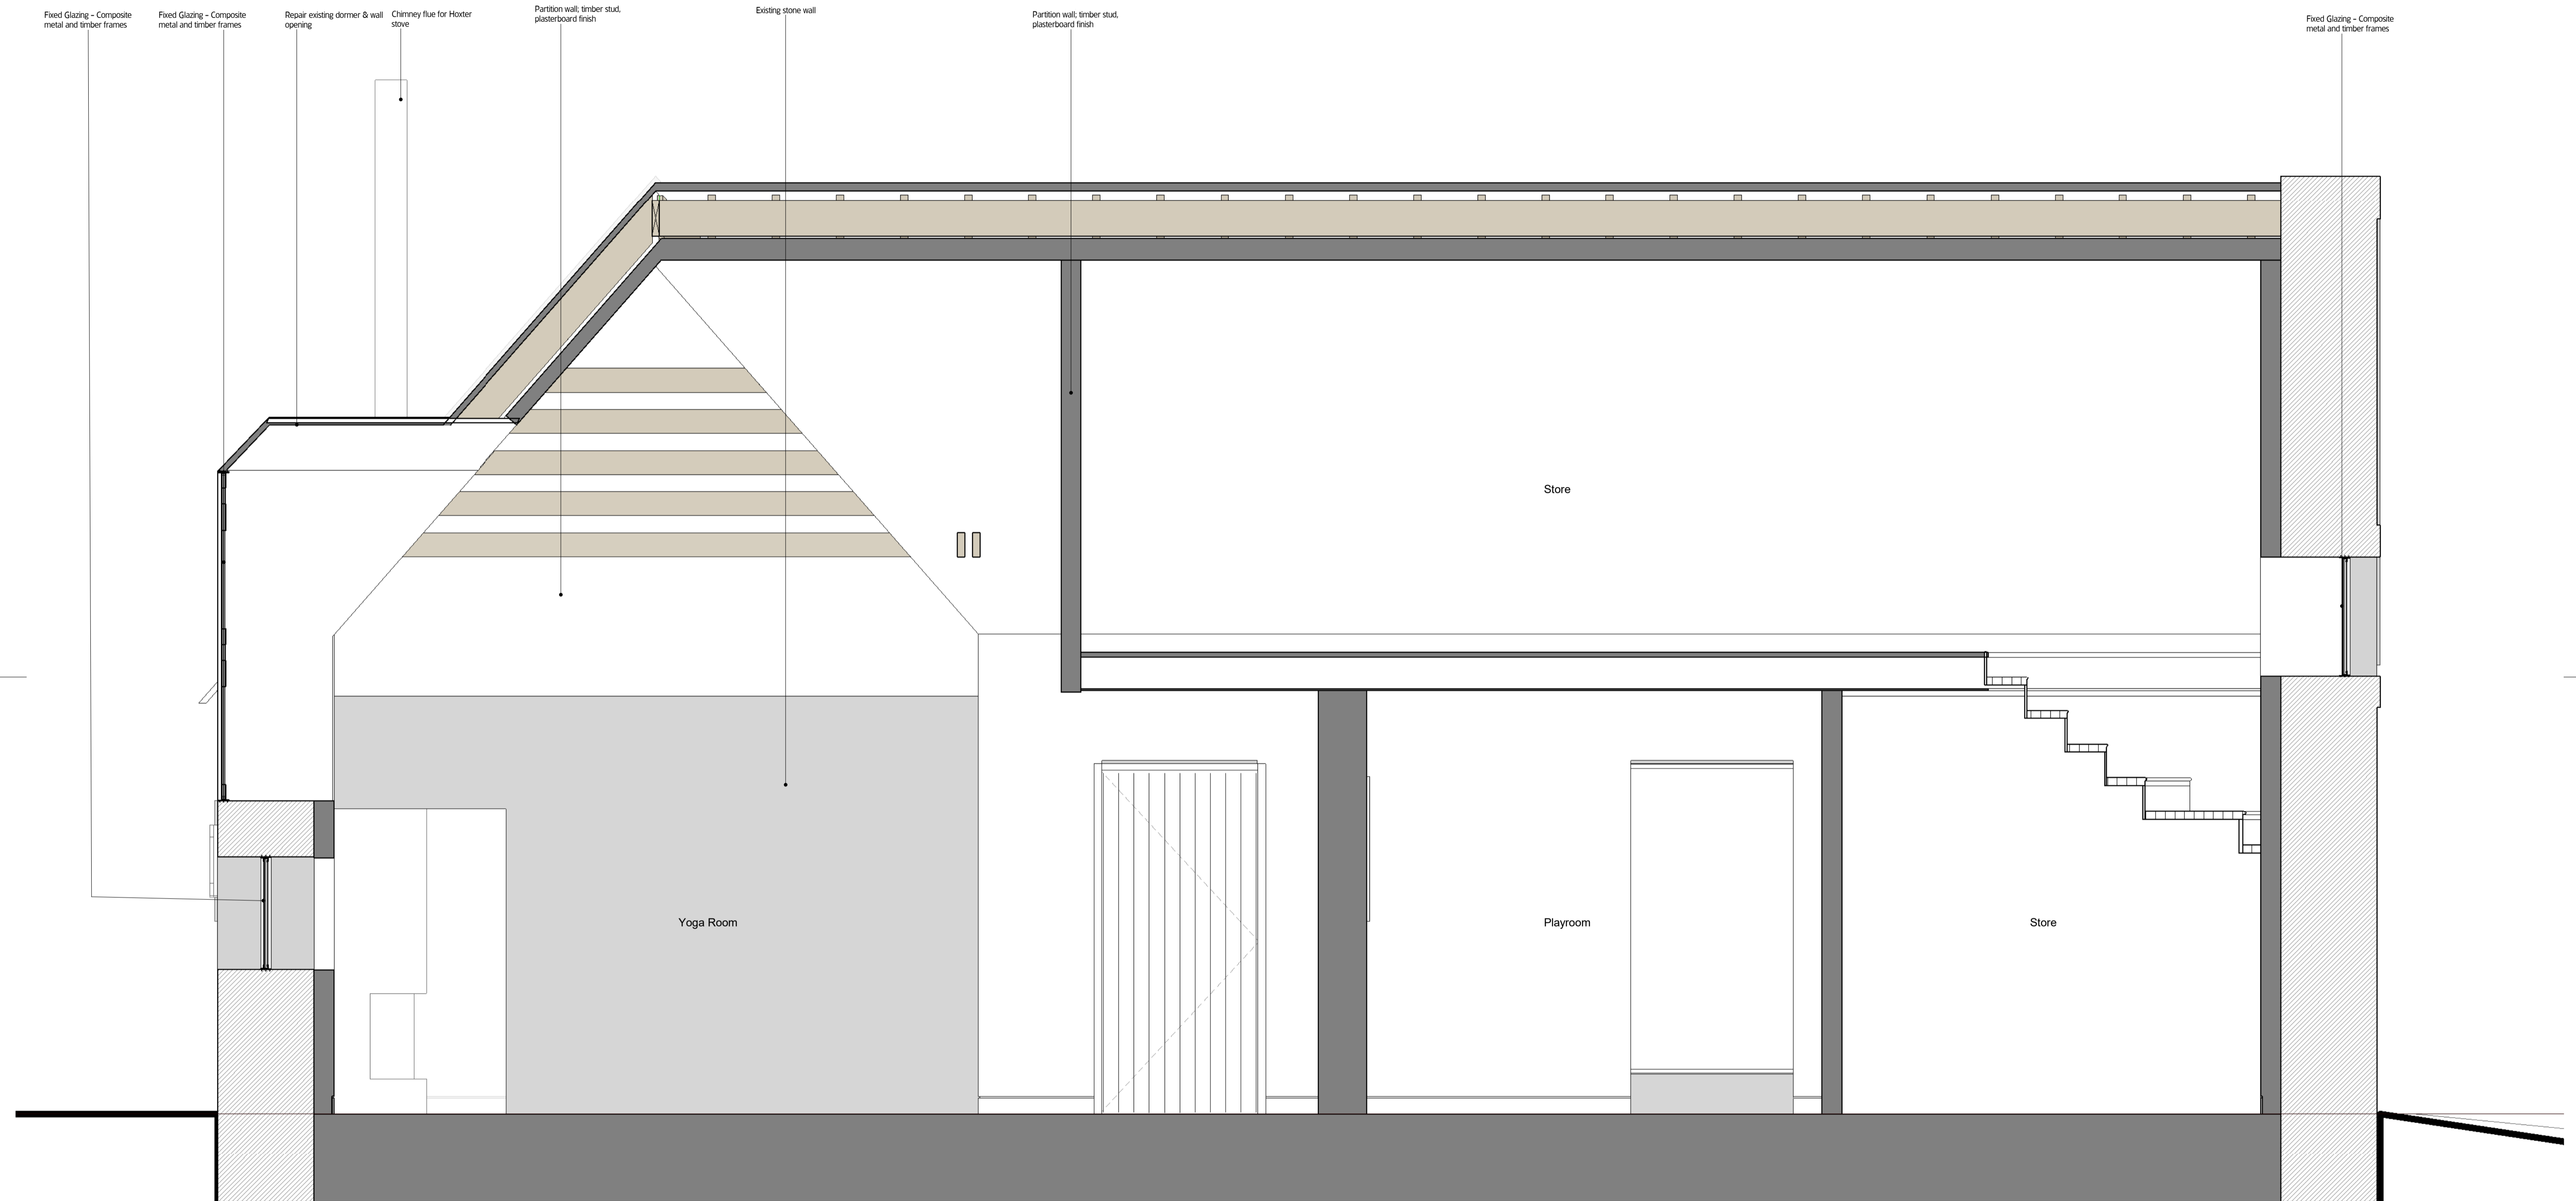

14/01/21 10:25:03

1 237 Proposed Section South  
1:20

**MOXON**  
LONDON  
Great Western Studios, 65 Alfred Road, London W2 5EU  
t 0207 034 0088 f 0207 034 0099

SCOTLAND  
Arloch, Craibie, Aberdeenshire AB35 5UN  
t 01339 742047 f 0207 034 0099  
m@moxonarchitects.com | www.moxonarchitects.com

Project		Ardoch Steading	
Drawing Title		Proposed Long Sections 2	
Status			
Drawn by	Author	Checked by	Checker
Project No	703	Scale	1:20
Drawing No	237	Date	14/01/21
REV	DATE	DESCRIPTION	DRAWN
01	14/01/21	For Comment	EPH
			CHK
			Size
			61 (841x524mm)
			Rev
			01