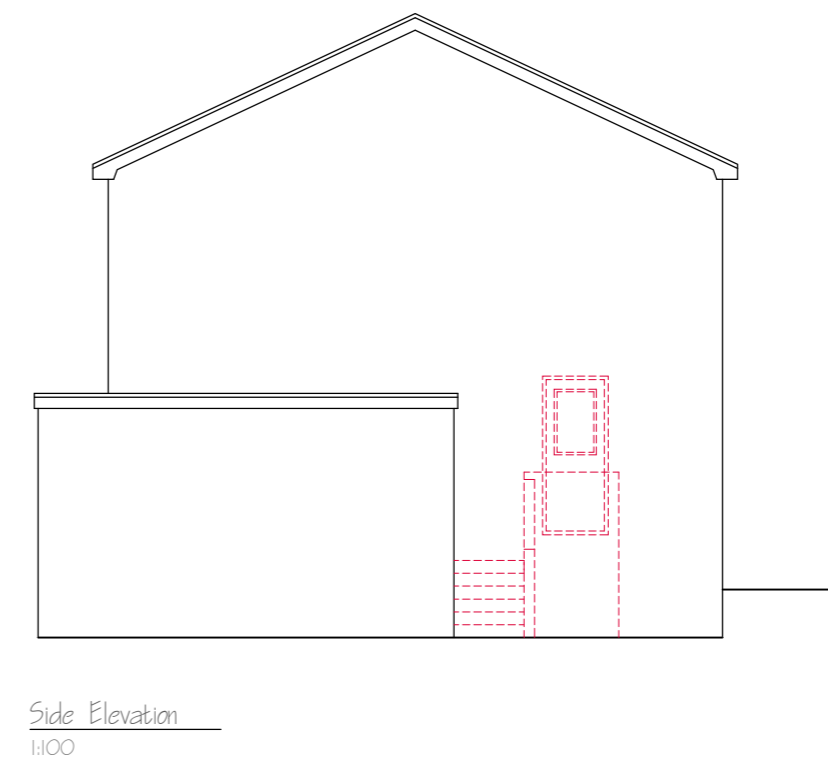

NOTE:  
Downtakings shown  
with red hatching

<b>PLANNING APPLICATION</b>	
	233 Grahamsdyke Street Laurieston, FK2 9NA 0772 0772 636 barry@fk1design.co.uk
	<b>Mr &amp; Mrs Scott</b> 18 Taymouth Road, Polmont
	Title: Existing Layouts Drawing Number: 111/20/TR/01 Scale: 1:50/100 @ A2 Date: January 21