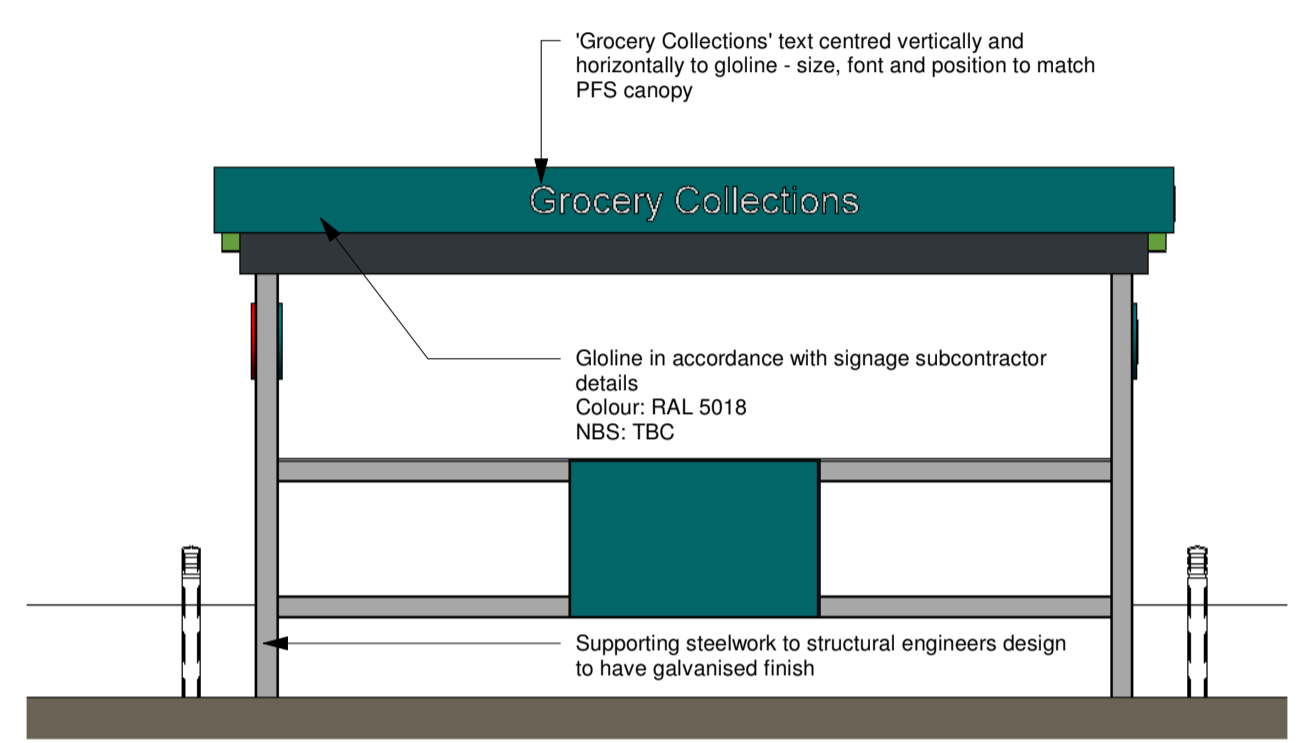

South Elevation
1 : 50

West Elevation
1 : 50

Canopy View 1 - Entrance

North Elevation
1 : 50

East Elevation
1 : 50

Canopy View 1 - Exit

Canopy Roof Plan
1 : 50

Canopy Layout Plan
1 : 50

Project:
Proposed Relocation of Grocery Collection Canopy,
at ASDA Grangemouth

Client:
ASDA Stores Ltd

Title:
Proposed Grocery Collection Canopy Plans &
Elevations

Document Reference

Identification / Location	Revision	Issue Date	Volume	Location / Level	Scale	Sheet / Total	Drawing Number
11958 - HFM - ZZ - XX - DR - A - P(-)	0004						

Drawing Status:
Planning

Scale: 1 : 50 - A1

Date: December 2020

Do not scale this drawing.

Ordnance Survey material is reproduced with the permission of the controller of her Majesty's Stationery Office Crown Copyright reserved.