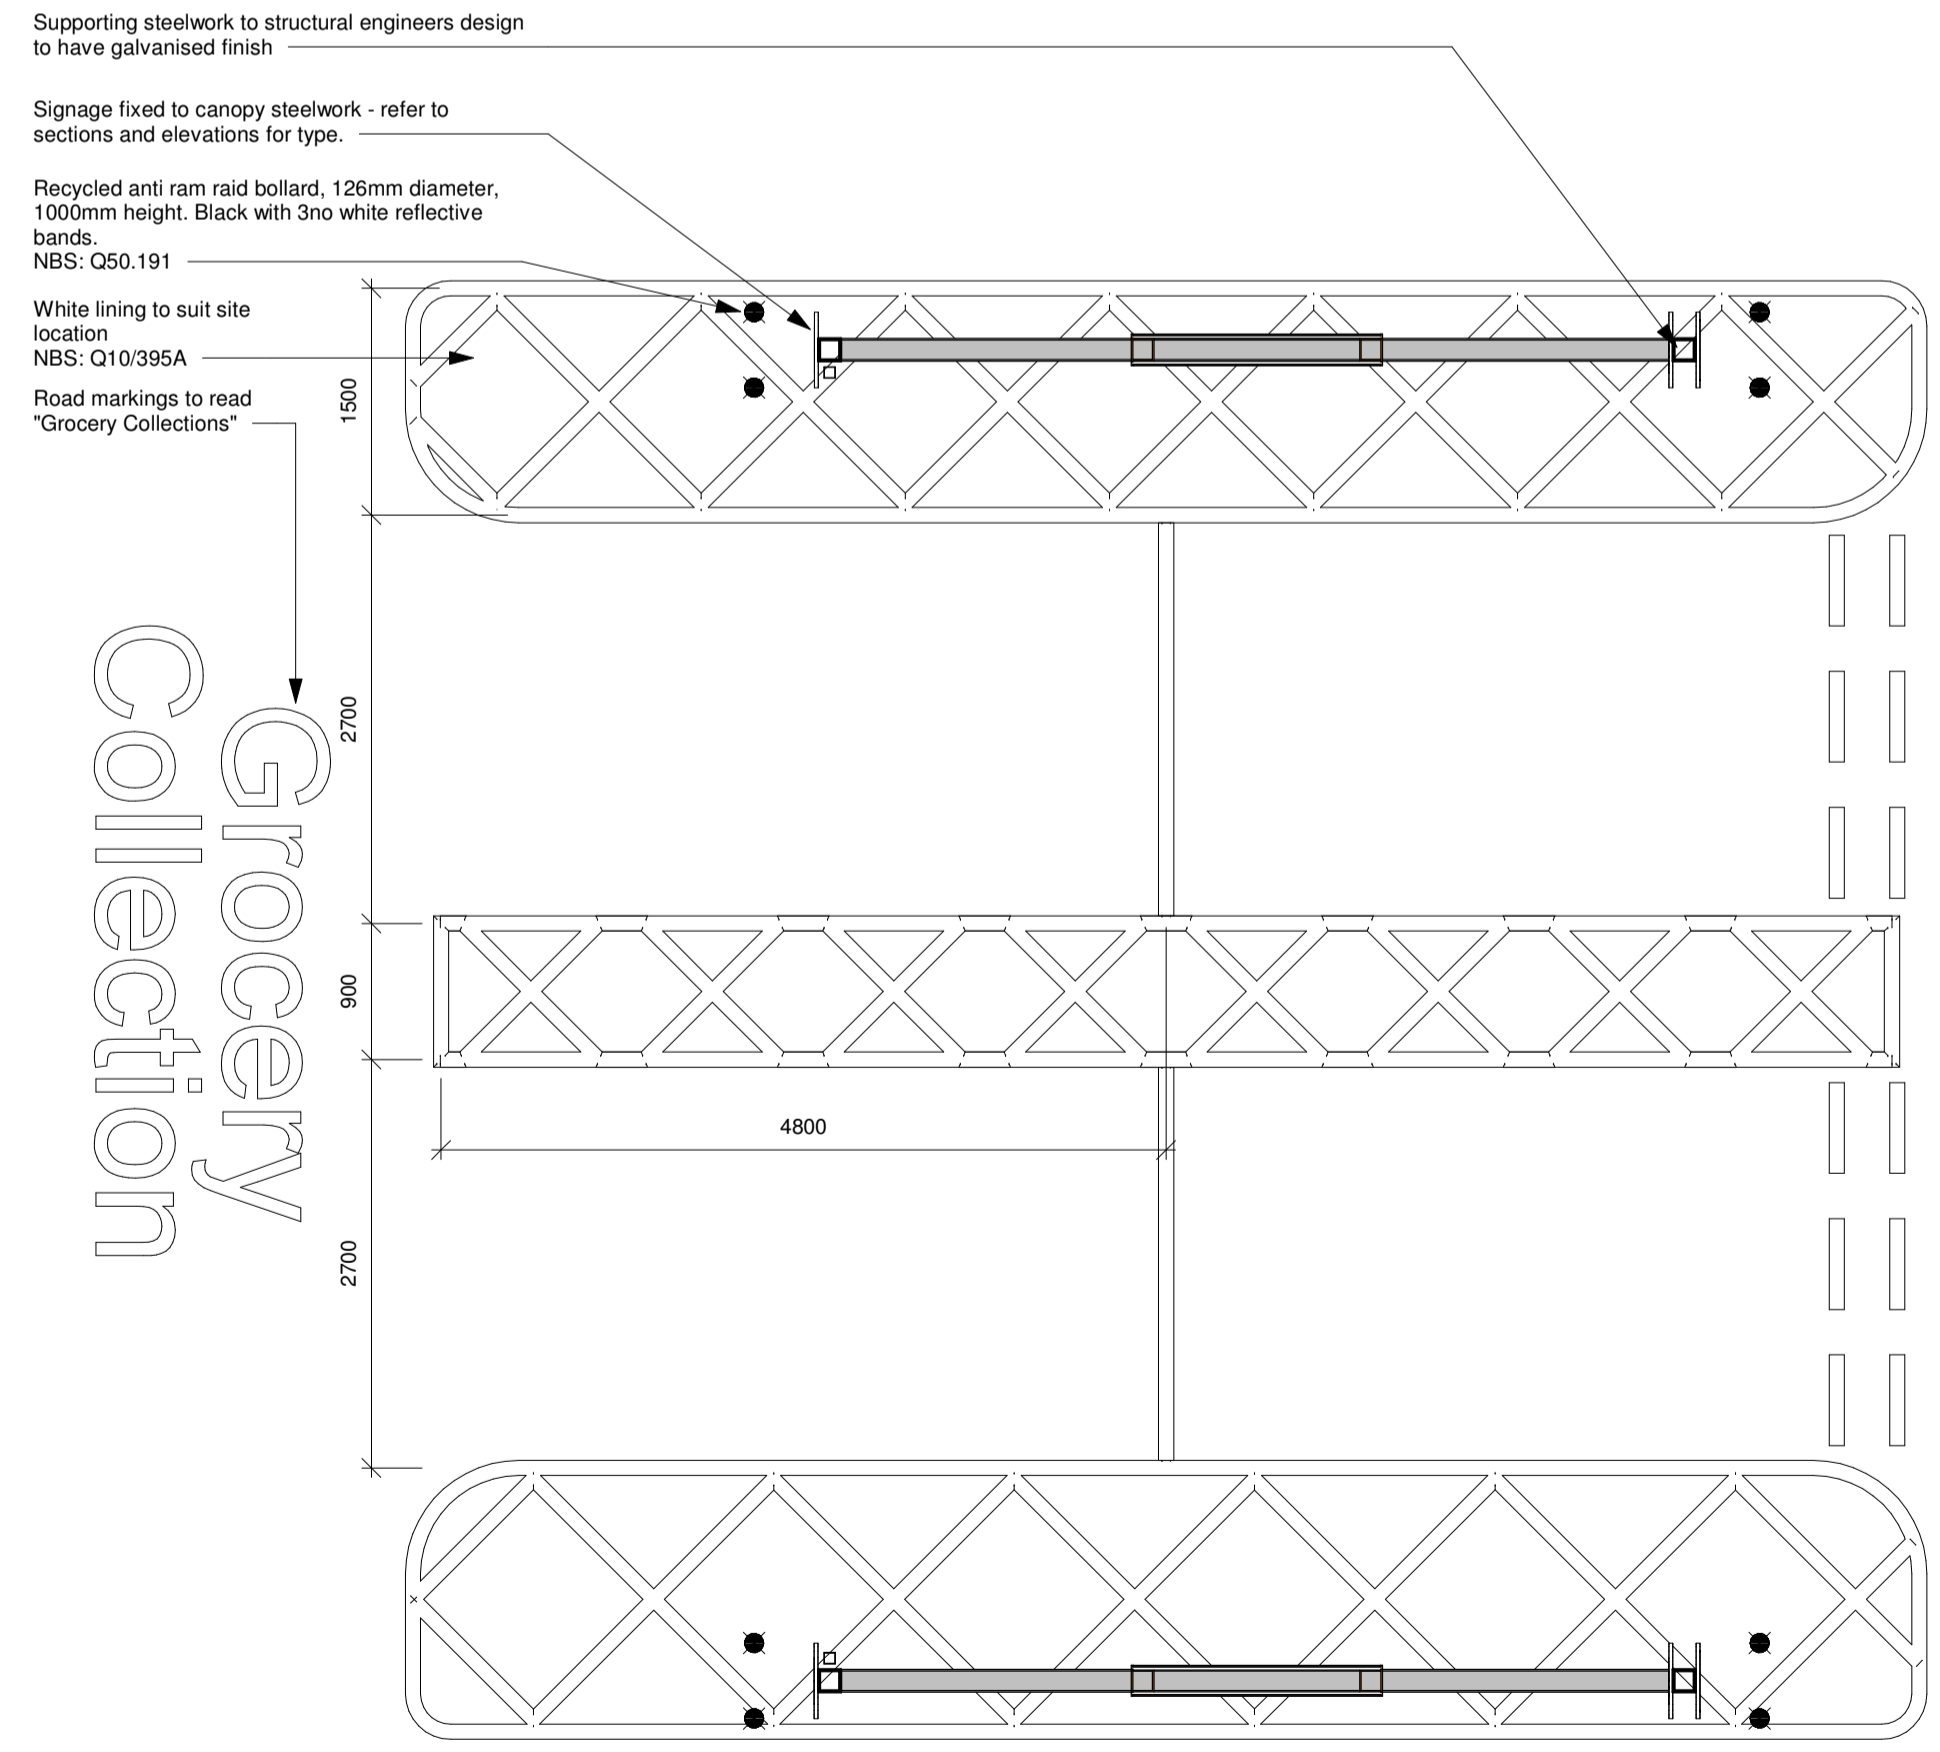

South Elevation
1 : 50

West Elevation
1 : 50

Canopy View 1 - Entrance

North Elevation
1 : 50

East Elevation
1 : 50

Canopy View 1 - Exit

Canopy Roof Plan
1 : 50

Canopy Layout Plan
1 : 50

Project:
Proposed Relocation of Grocery Collection Canopy,
at ASDA Grangemouth

Client:
ASDA Stores Ltd

Title:
Proposed Grocery Collection Canopy Plans &
Elevations

Document Reference

Identification / Location	Revision	Issue Date	Volume	Location / Level	Scale	Sheet / Total	Drawing Number
11958 - HFM - ZZ - XX - DR - A - P(-)	0004						

Drawing Status:
Planning

Scale: 1 : 50 - A1

Date: December 2020

Do not scale this drawing.

Ordnance Survey material is reproduced with the permission of the controller of her Majesty's Stationery Office Crown Copyright reserved.