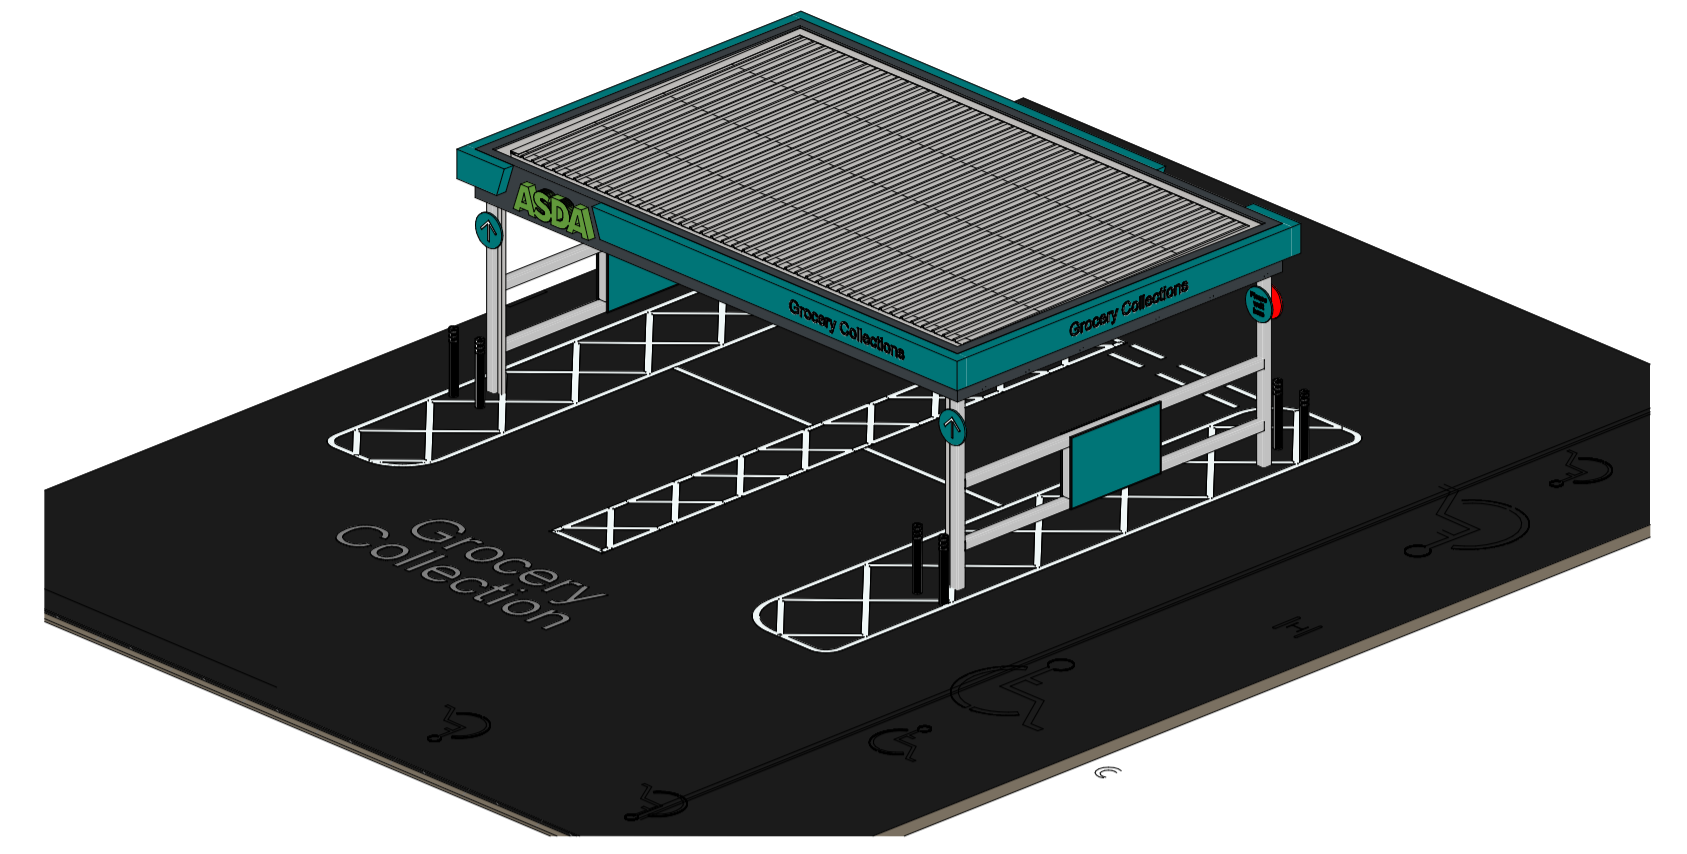

South Elevation
1 : 50

West Elevation
1 : 50

Canopy View 1 - Entrance

North Elevation
1 : 50

East Elevation
1 : 50

Canopy View 1 - Exit

Canopy Roof Plan
1 : 50

Canopy Layout Plan
1 : 50

Project:
Proposed Relocation of Grocery Collection Canopy,
at ASDA Grangemouth

Client:
ASDA Stores Ltd

Title:
Proposed Grocery Collection Canopy Plans &
Elevations

Document Reference

Identification / Location	Revision	Issue Date	Volume	Location / Level	Scale	Sheet / Total	Drawing Number
11958 - HFM - ZZ - XX - DR - A - P(-)	0004						

Drawing Status:
Planning

Scale: 1 : 50 - A1

Date: December 2020

Do not scale this drawing.

Ordnance Survey material is reproduced with the permission of the controller of her Majesty's Stationery Office Crown Copyright reserved.