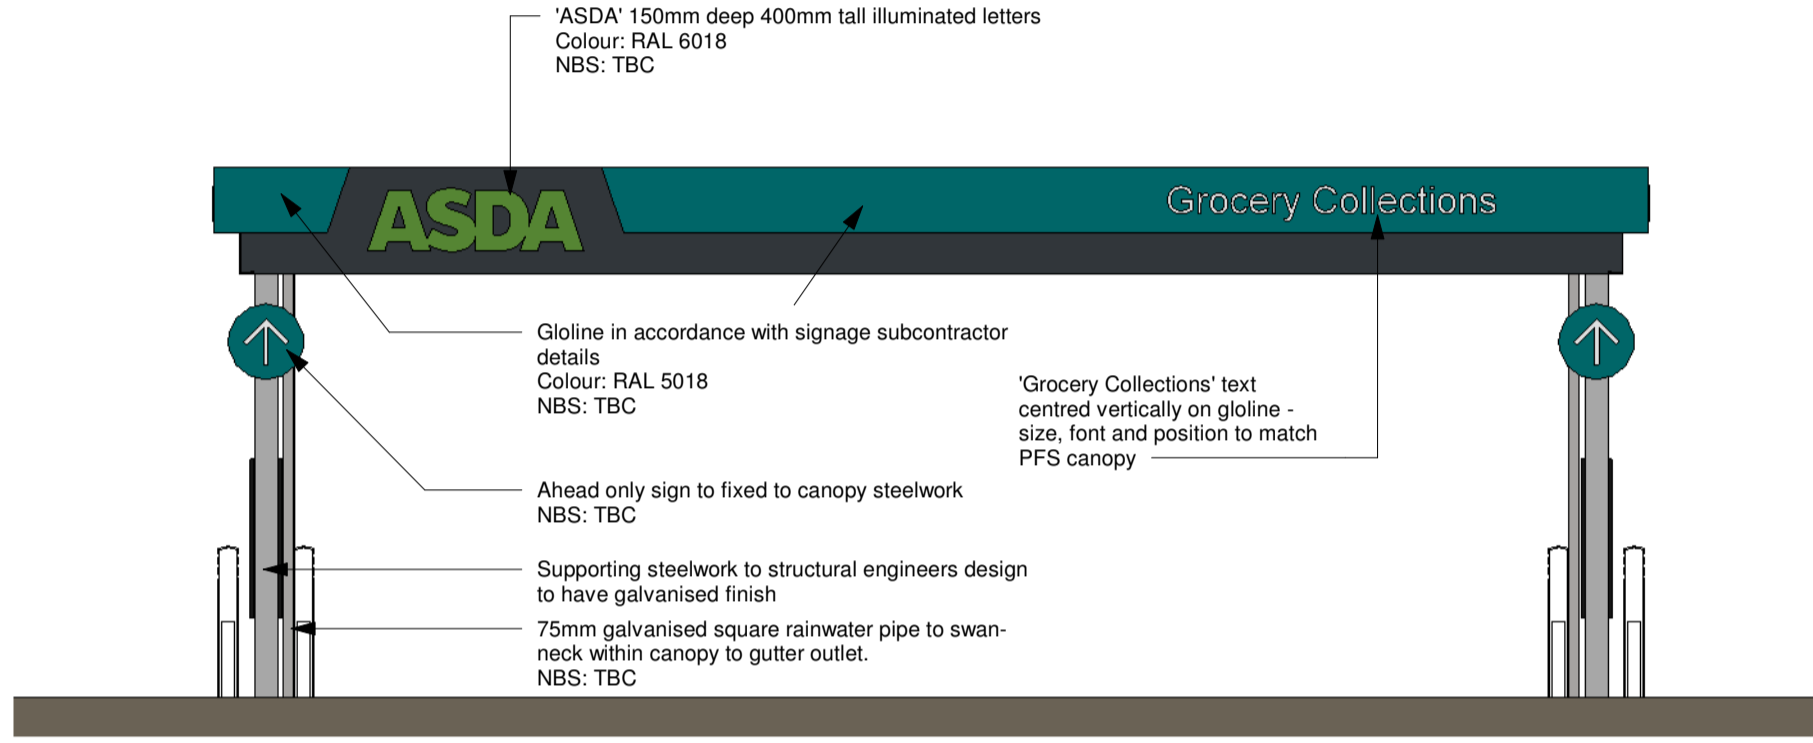

South Elevation
1 : 50

West Elevation
1 : 50

Canopy View 1 - Entrance

North Elevation
1 : 50

East Elevation
1 : 50

Canopy View 1 - Exit

Canopy Roof Plan
1 : 50

Canopy Layout Plan
1 : 50

Project:
Proposed Relocation of Grocery Collection Canopy,
at ASDA Grangemouth

Client:
ASDA Stores Ltd

Title:
Proposed Grocery Collection Canopy Plans &
Elevations

Document Reference

Identification / Location	Revision	Issue Date	Volume	Location / Level	Scale	Sheet / Total	Drawing Number
11958 - HFM - ZZ - XX - DR - A - P(-)	0004						