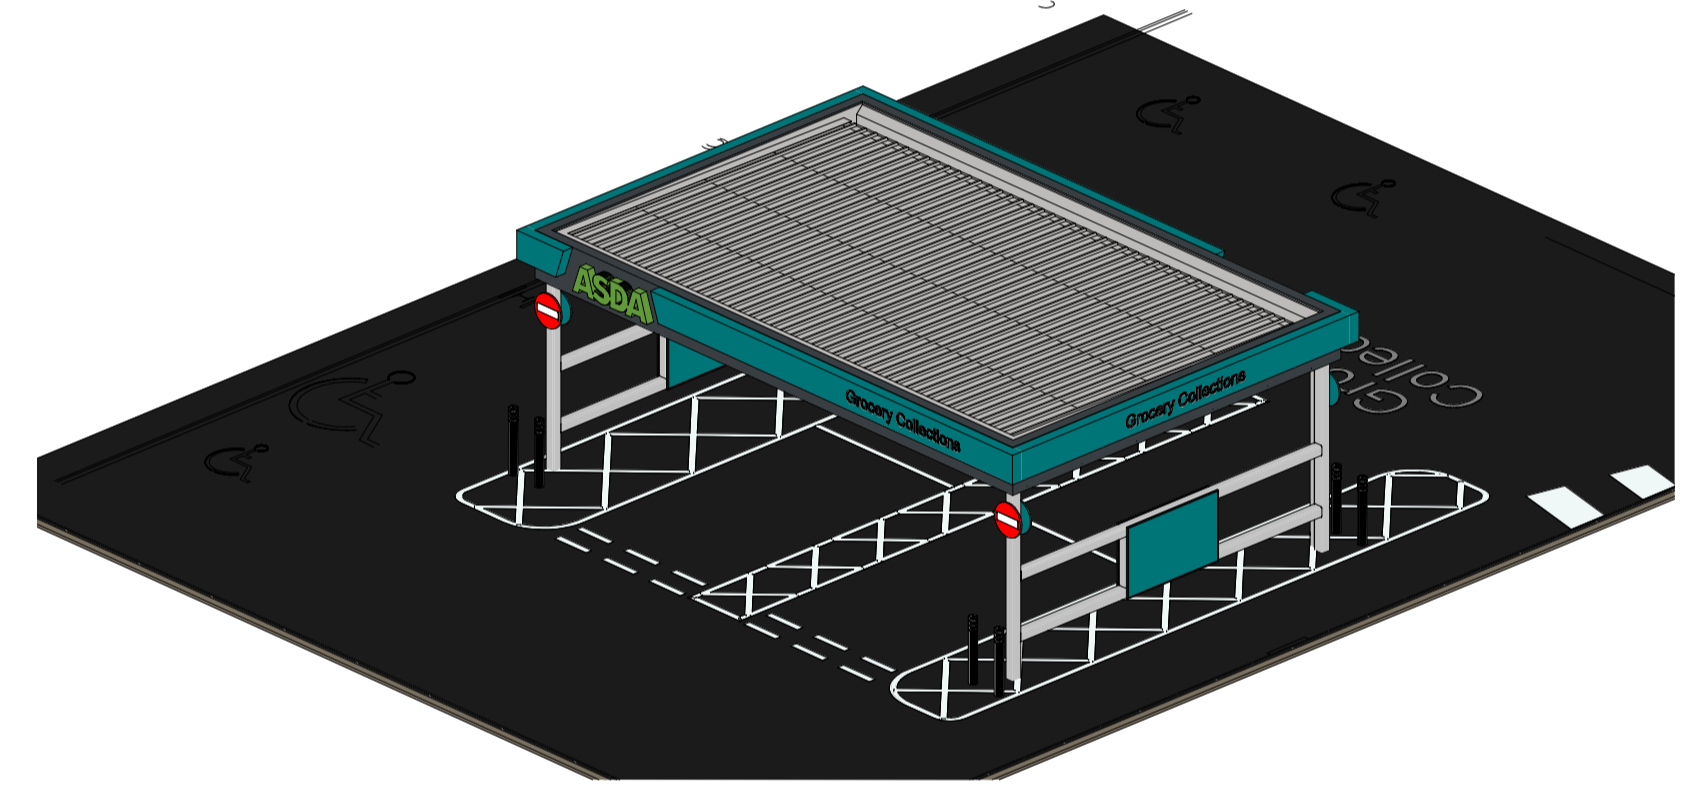

South Elevation
1 : 50

West Elevation
1 : 50

Canopy View 1 - Entrance

North Elevation
1 : 50

East Elevation
1 : 50

Canopy View 1 - Exit

Canopy Roof Plan
1 : 50

Canopy Layout Plan
1 : 50

Project:
Proposed Relocation of Grocery Collection Canopy,
at ASDA Grangemouth

Client:
ASDA Stores Ltd

Title:
Proposed Grocery Collection Canopy Plans &
Elevations

Document Reference

Identification / Location	Revision	Issue Date	Volume	Location / Level	Scale	Sheet / Total	Drawing Number
11958 - HFM - ZZ - XX - DR - A - P(-)	0004						

Drawing Status:
Planning

Scale: 1 : 50 - A1

Date: December 2020

Do not scale this drawing.

Ordnance Survey material is reproduced with the permission of the controller of her Majesty's Stationery Office Crown Copyright reserved.