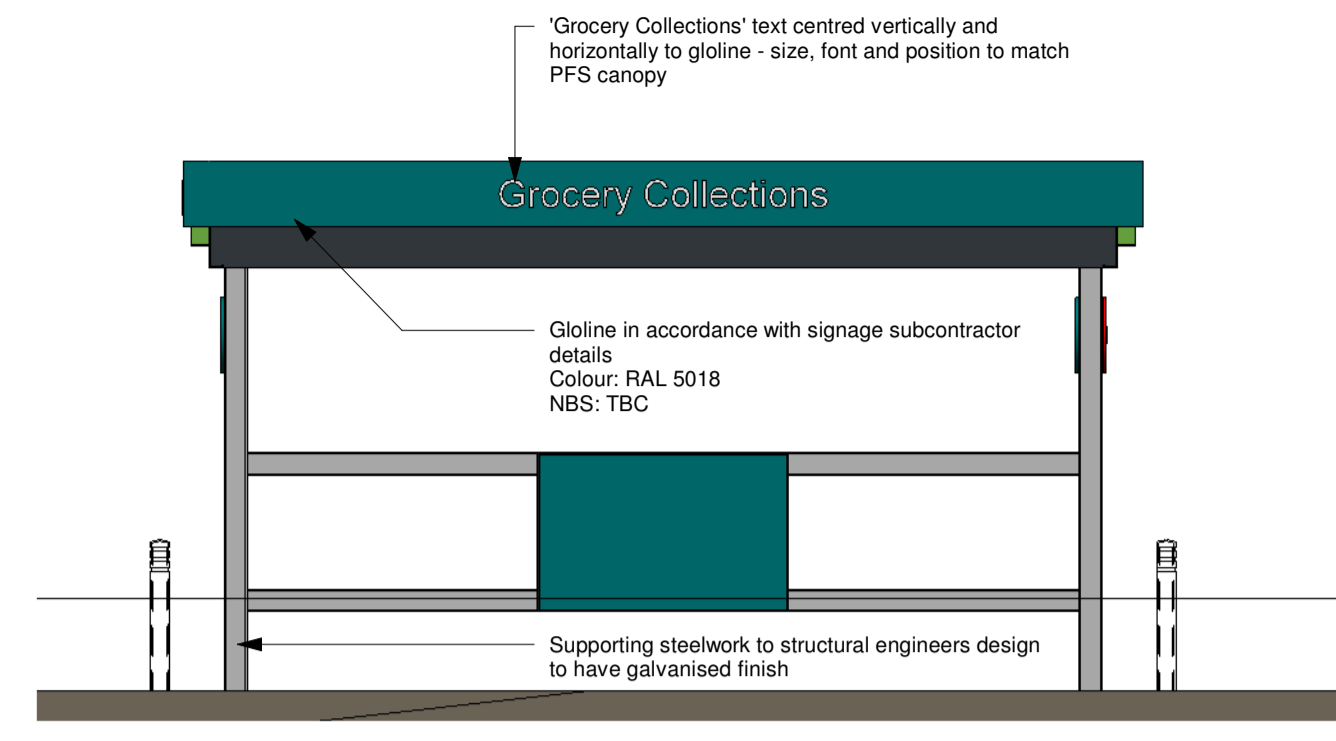

South Elevation
1 : 50

West Elevation
1 : 50

Canopy View 1 - Entrance

North Elevation
1 : 50

East Elevation
1 : 50

Canopy View 1 - Exit

Canopy Roof Plan
1 : 50

Canopy Layout Plan
1 : 50

Project:
Proposed Relocation of Grocery Collection Canopy,
at ASDA Grangemouth

Client:
ASDA Stores Ltd

Title:
Proposed Grocery Collection Canopy Plans &
Elevations

Document Reference

Identification / Location	Revision	Issue Date	Volume	Location / Level	Scale	Sheet / Total	Drawing Number
11958 - HFM - ZZ - XX - DR - A - P(-)	0004						

Drawing Status:
Planning

Scale: 1 : 50 - A1

Date: December 2020

Do not scale this drawing.

Ordnance Survey material is reproduced with the permission of the controller of her Majesty's Stationery Office Crown Copyright reserved.