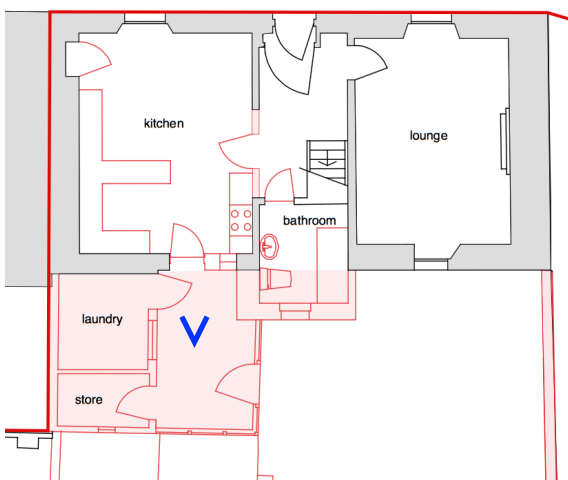

Ferry Lodge, Ferry Road, Earlsferry, Fife, KY9 1AJ
Existing Elevations of Internal Features
Your Reference: 20/02961/LBC

Existing extension:

▼ - Direction of photograph

Existing extension:

∨ - Direction of photograph

Existing bathroom:

V - Direction of photograph

Existing lounge:

∨ - Direction of photograph

Existing kitchen:

V - Direction of photograph