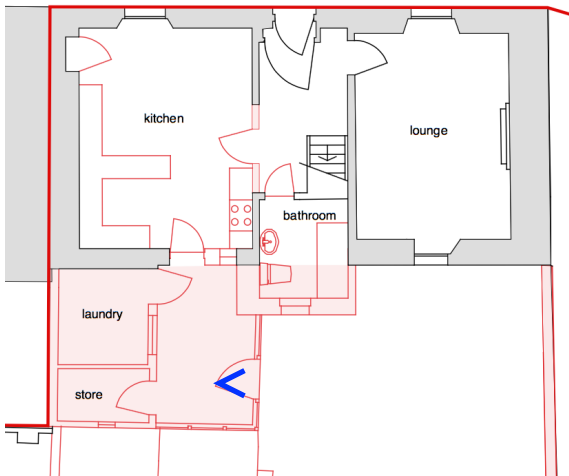

Ferry Lodge, Ferry Road, Earlsferry, Fife, KY9 1AJ
Existing Elevations of Internal Features
Your Reference: 20/02961/LBC

Existing extension:

▼ - Direction of photograph

Existing extension:

∨ - Direction of photograph

Existing bathroom:

V - Direction of photograph

Existing lounge:

∨ - Direction of photograph

Existing kitchen:

V - Direction of photograph