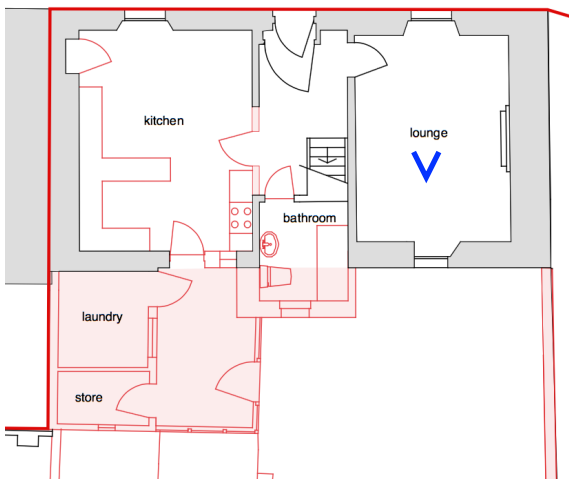

Ferry Lodge, Ferry Road, Earlsferry, Fife, KY9 1AJ
Existing Elevations of Internal Features
Your Reference: 20/02961/LBC

Existing extension:

▼ - Direction of photograph

Existing extension:

∨ - Direction of photograph

Existing bathroom:

V - Direction of photograph

Existing lounge:

∨ - Direction of photograph

Existing kitchen:

V - Direction of photograph