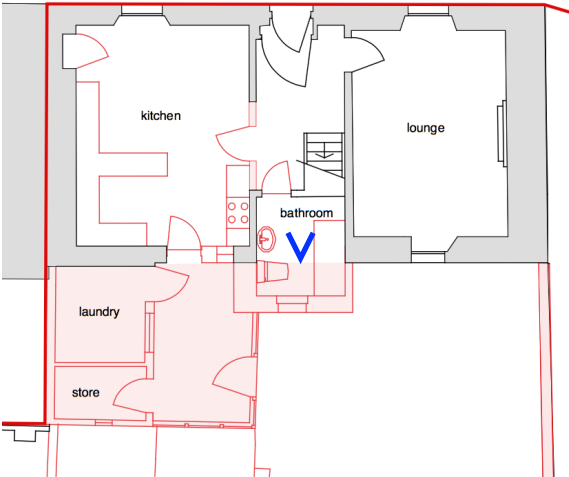

Ferry Lodge, Ferry Road, Earlsferry, Fife, KY9 1AJ
Existing Elevations of Internal Features
Your Reference: 20/02961/LBC

Existing extension:

▼ - Direction of photograph

Existing extension:

∨ - Direction of photograph

Existing bathroom:

V - Direction of photograph

Existing lounge:

∨ - Direction of photograph

Existing kitchen:

V - Direction of photograph