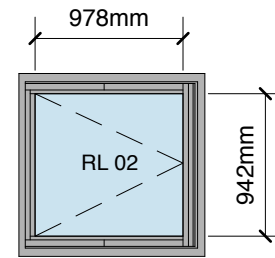

FRENCH DOOR ELEVATION
1:20 @ A4

VELUX INTEGRA rooflight

VELUX INTEGRA rooflight

ROOFLIGHTS
1:50 @ A4

'Solus' monopitch rooflight by Lareine Engineering

PROPOSED ASTRAGAL DETAIL
1:1 @ A4

Revision - Date Description