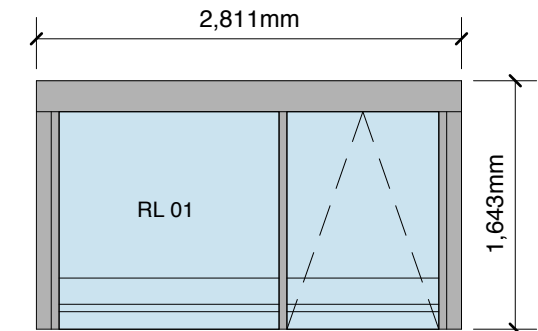

FRENCH DOOR ELEVATION
1:20 @ A4

VELUX INTEGRA rooflight

VELUX INTEGRA rooflight

ROOFLIGHTS
1:50 @ A4

'Solus' monopitch rooflight by Lareine Engineering

PROPOSED ASTRAGAL DETAIL
1:1 @ A4

Revision - Date Description