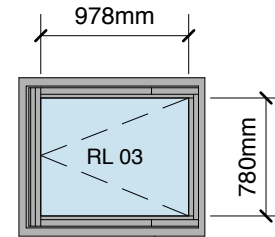

FRENCH DOOR ELEVATION
1:20 @ A4

VELUX INTEGRA rooflight

VELUX INTEGRA rooflight

ROOFLIGHTS
1:50 @ A4

'Solus' monopitch rooflight by Lareine Engineering

PROPOSED ASTRAGAL DETAIL
1:1 @ A4

Revision - Date Description

Ferry Lodge, Ferry Road, Elie, KY9 1AJ

Title: **FRENCH DOORS AND ROOFLIGHTS**

Status: **PLANNING**

Drawn By: **BH**

Drwg no: **641-P-GA-04** Scale: **1:20, 1:1, 1:50@A4**

1st issue: **12.01.21**

ROXBURGH | McEWAN ARCHITECTS