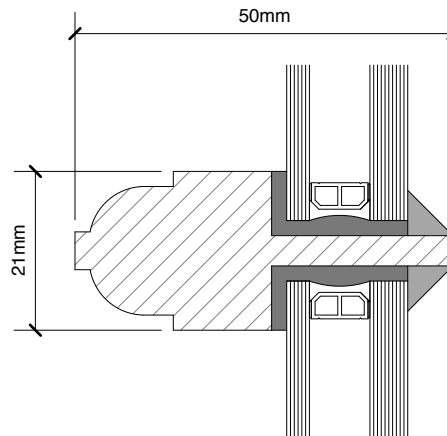

FRENCH DOOR ELEVATION
1:20 @ A4

VELUX INTEGRA rooflight

VELUX INTEGRA rooflight

ROOFLIGHTS
1:50 @ A4

'Solus' monopitch rooflight by Lareine Engineering

PROPOSED ASTRAGAL DETAIL
1:1 @ A4

Revision - Date Description