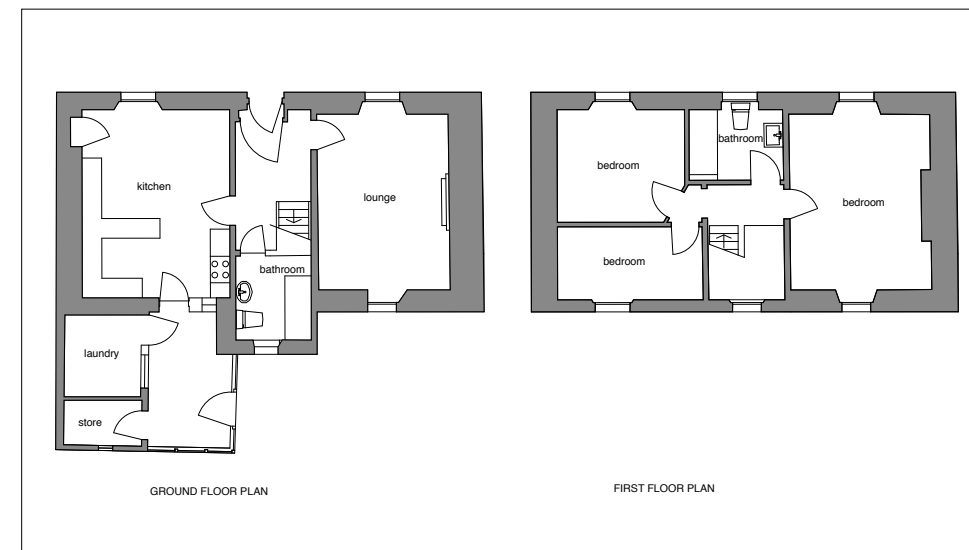

WEST ELEVATION
1:200 @ A1

SOUTH ELEVATION
1:200 @ A1

Revision - Date Description

Ferry Lodge, Ferry Road, Elie, KY9 1AJ

Title: **Location Plan**

Status: **PLANNING**

Drwg no: **637-PL-LOC-01**

Scale: **1:200@A1**