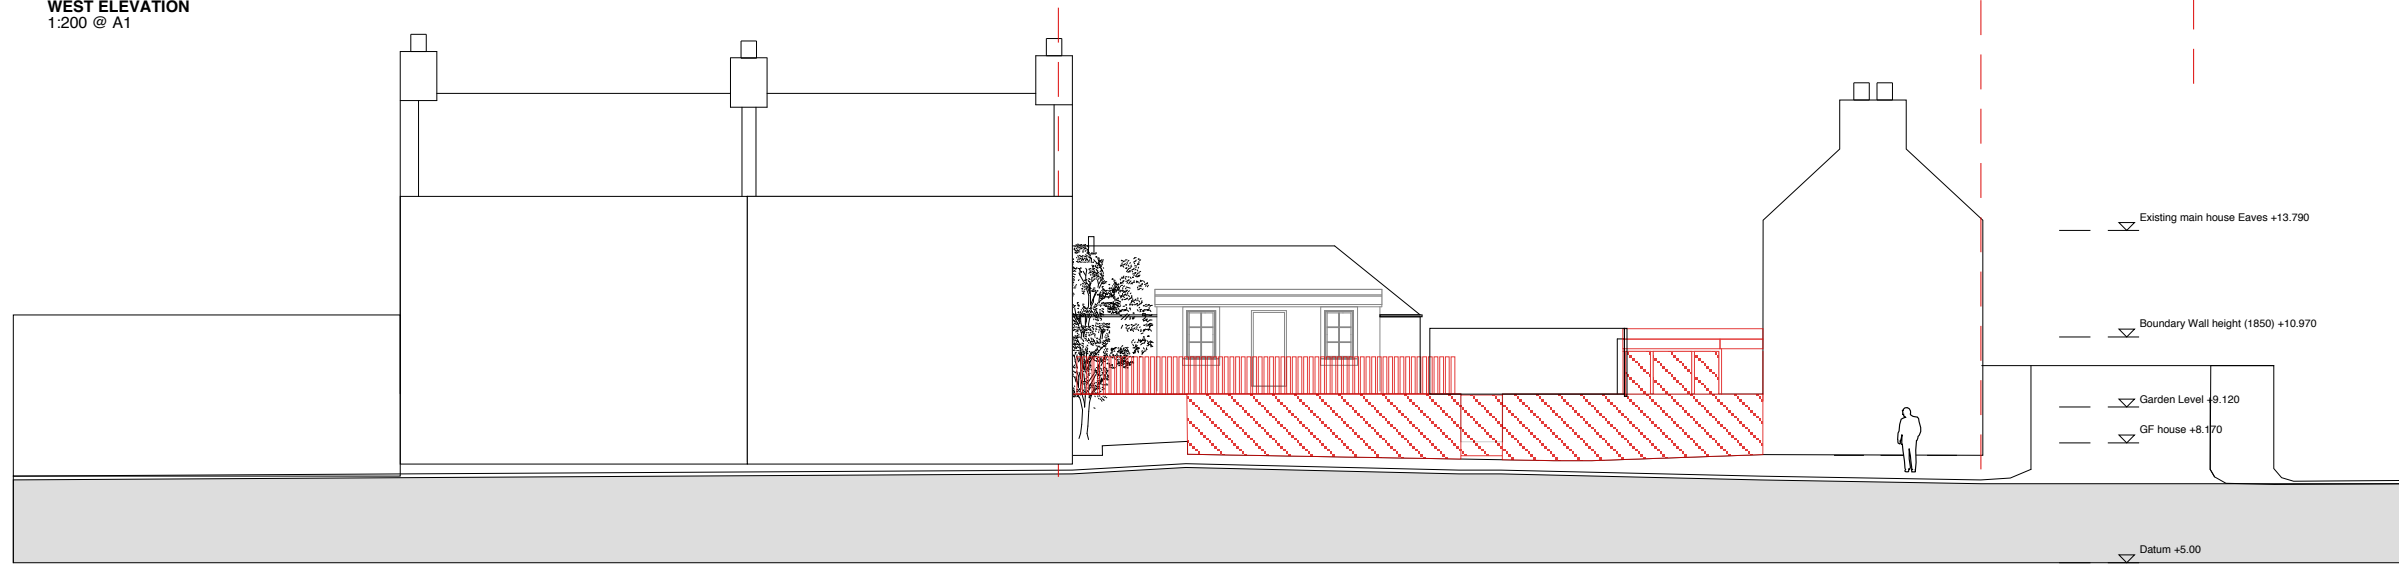

WEST ELEVATION
1:200 @ A1

SOUTH ELEVATION
1:200 @ A1

Revision - Date Description

Ferry Lodge, Ferry Road, Elie, KY9 1AJ

Title: **Location Plan**

Status: **PLANNING**

Drwg no: **637-PL-LOC-01**

Scale: **1:200@A1**