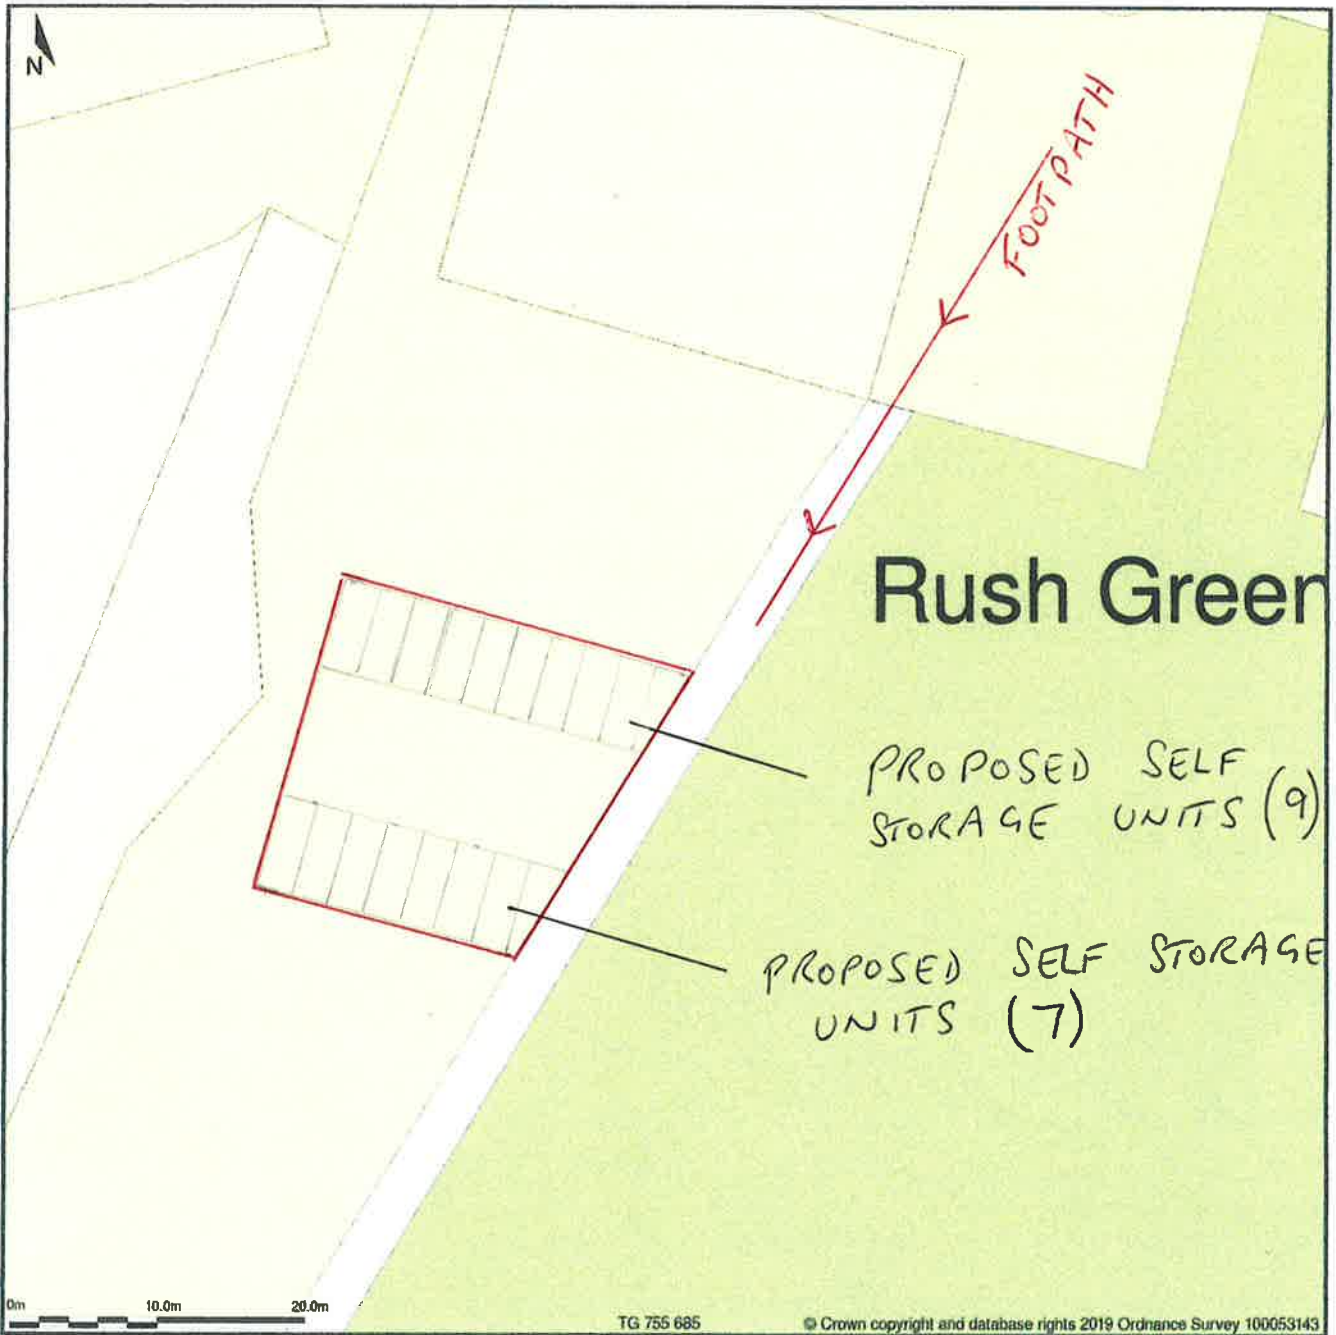

2020/2416

Barn Owl Farm, Rush Green, Barnham Broom, Norfolk, NR9 4EA

Block Plan shows area bounded by: 607505.8, 306808.94 607595.8, 306898.94 (at a scale of 1:500), OSGridRef: TG 755 685. The representation of a road, track or path is no evidence of a right of way. The representation of features as lines is no evidence of a property boundary.

Produced on 7th Jan 2019 from the Ordnance Survey National Geographic Database and incorporating surveyed revision available at this date. Reproduction in whole or part is prohibited without the prior permission of Ordnance Survey. © Crown copyright 2019. Supplied by www.buyaplan.co.uk a licensed Ordnance Survey partner (100053143). Unique plan reference: #00381634-937721