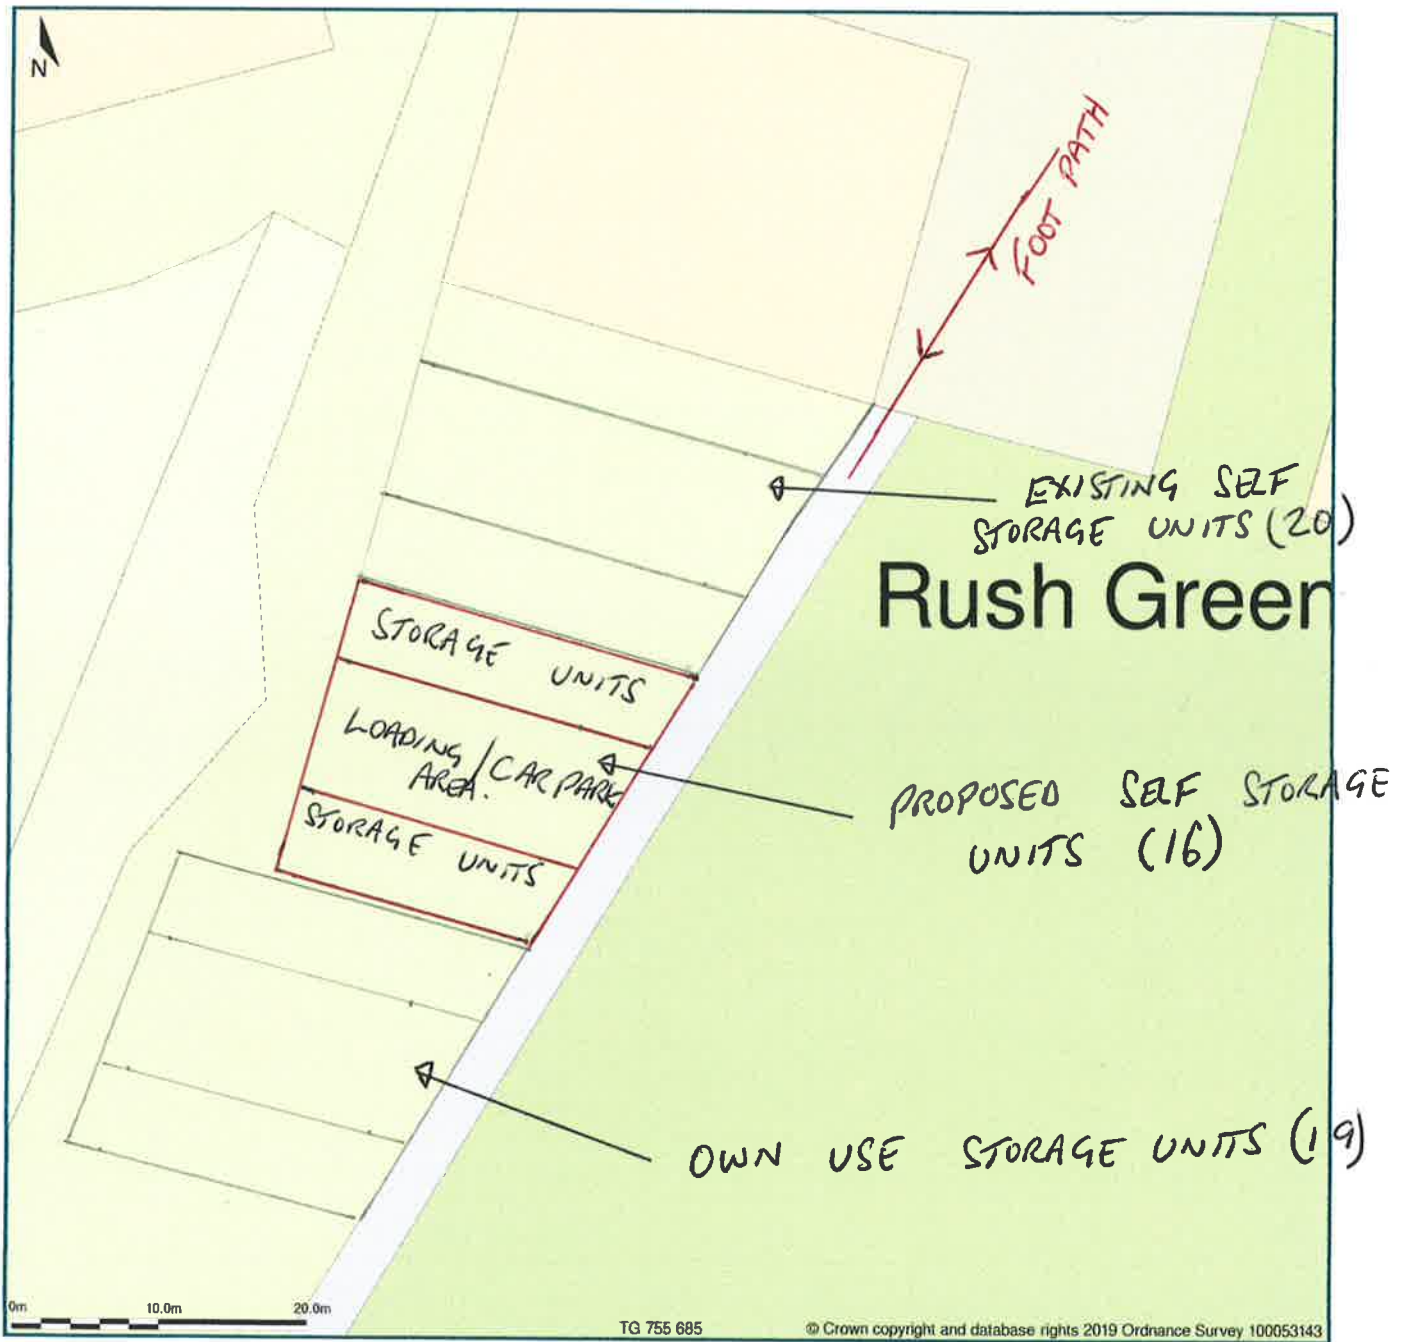

Barn Owl Farm, Rush Green, Barnham Broom, Norfolk, NR9 4EA

Block Plan shows area bounded by: 607505.8, 306808.94 607595.8, 306898.94 (at a scale of 1:500), OSGridRef: TG 755 685. The representation of a road, track or path is no evidence of a right of way. The representation of features as lines is no evidence of a property boundary.

Produced on 7th Jan 2019 from the Ordnance Survey National Geographic Database and incorporating surveyed revision available at this date. Reproduction in whole or part is prohibited without the prior permission of Ordnance Survey. © Crown copyright 2019. Supplied by www.buyaplan.co.uk a licensed Ordnance Survey partner (100053143). Unique plan reference: #00381634-937721