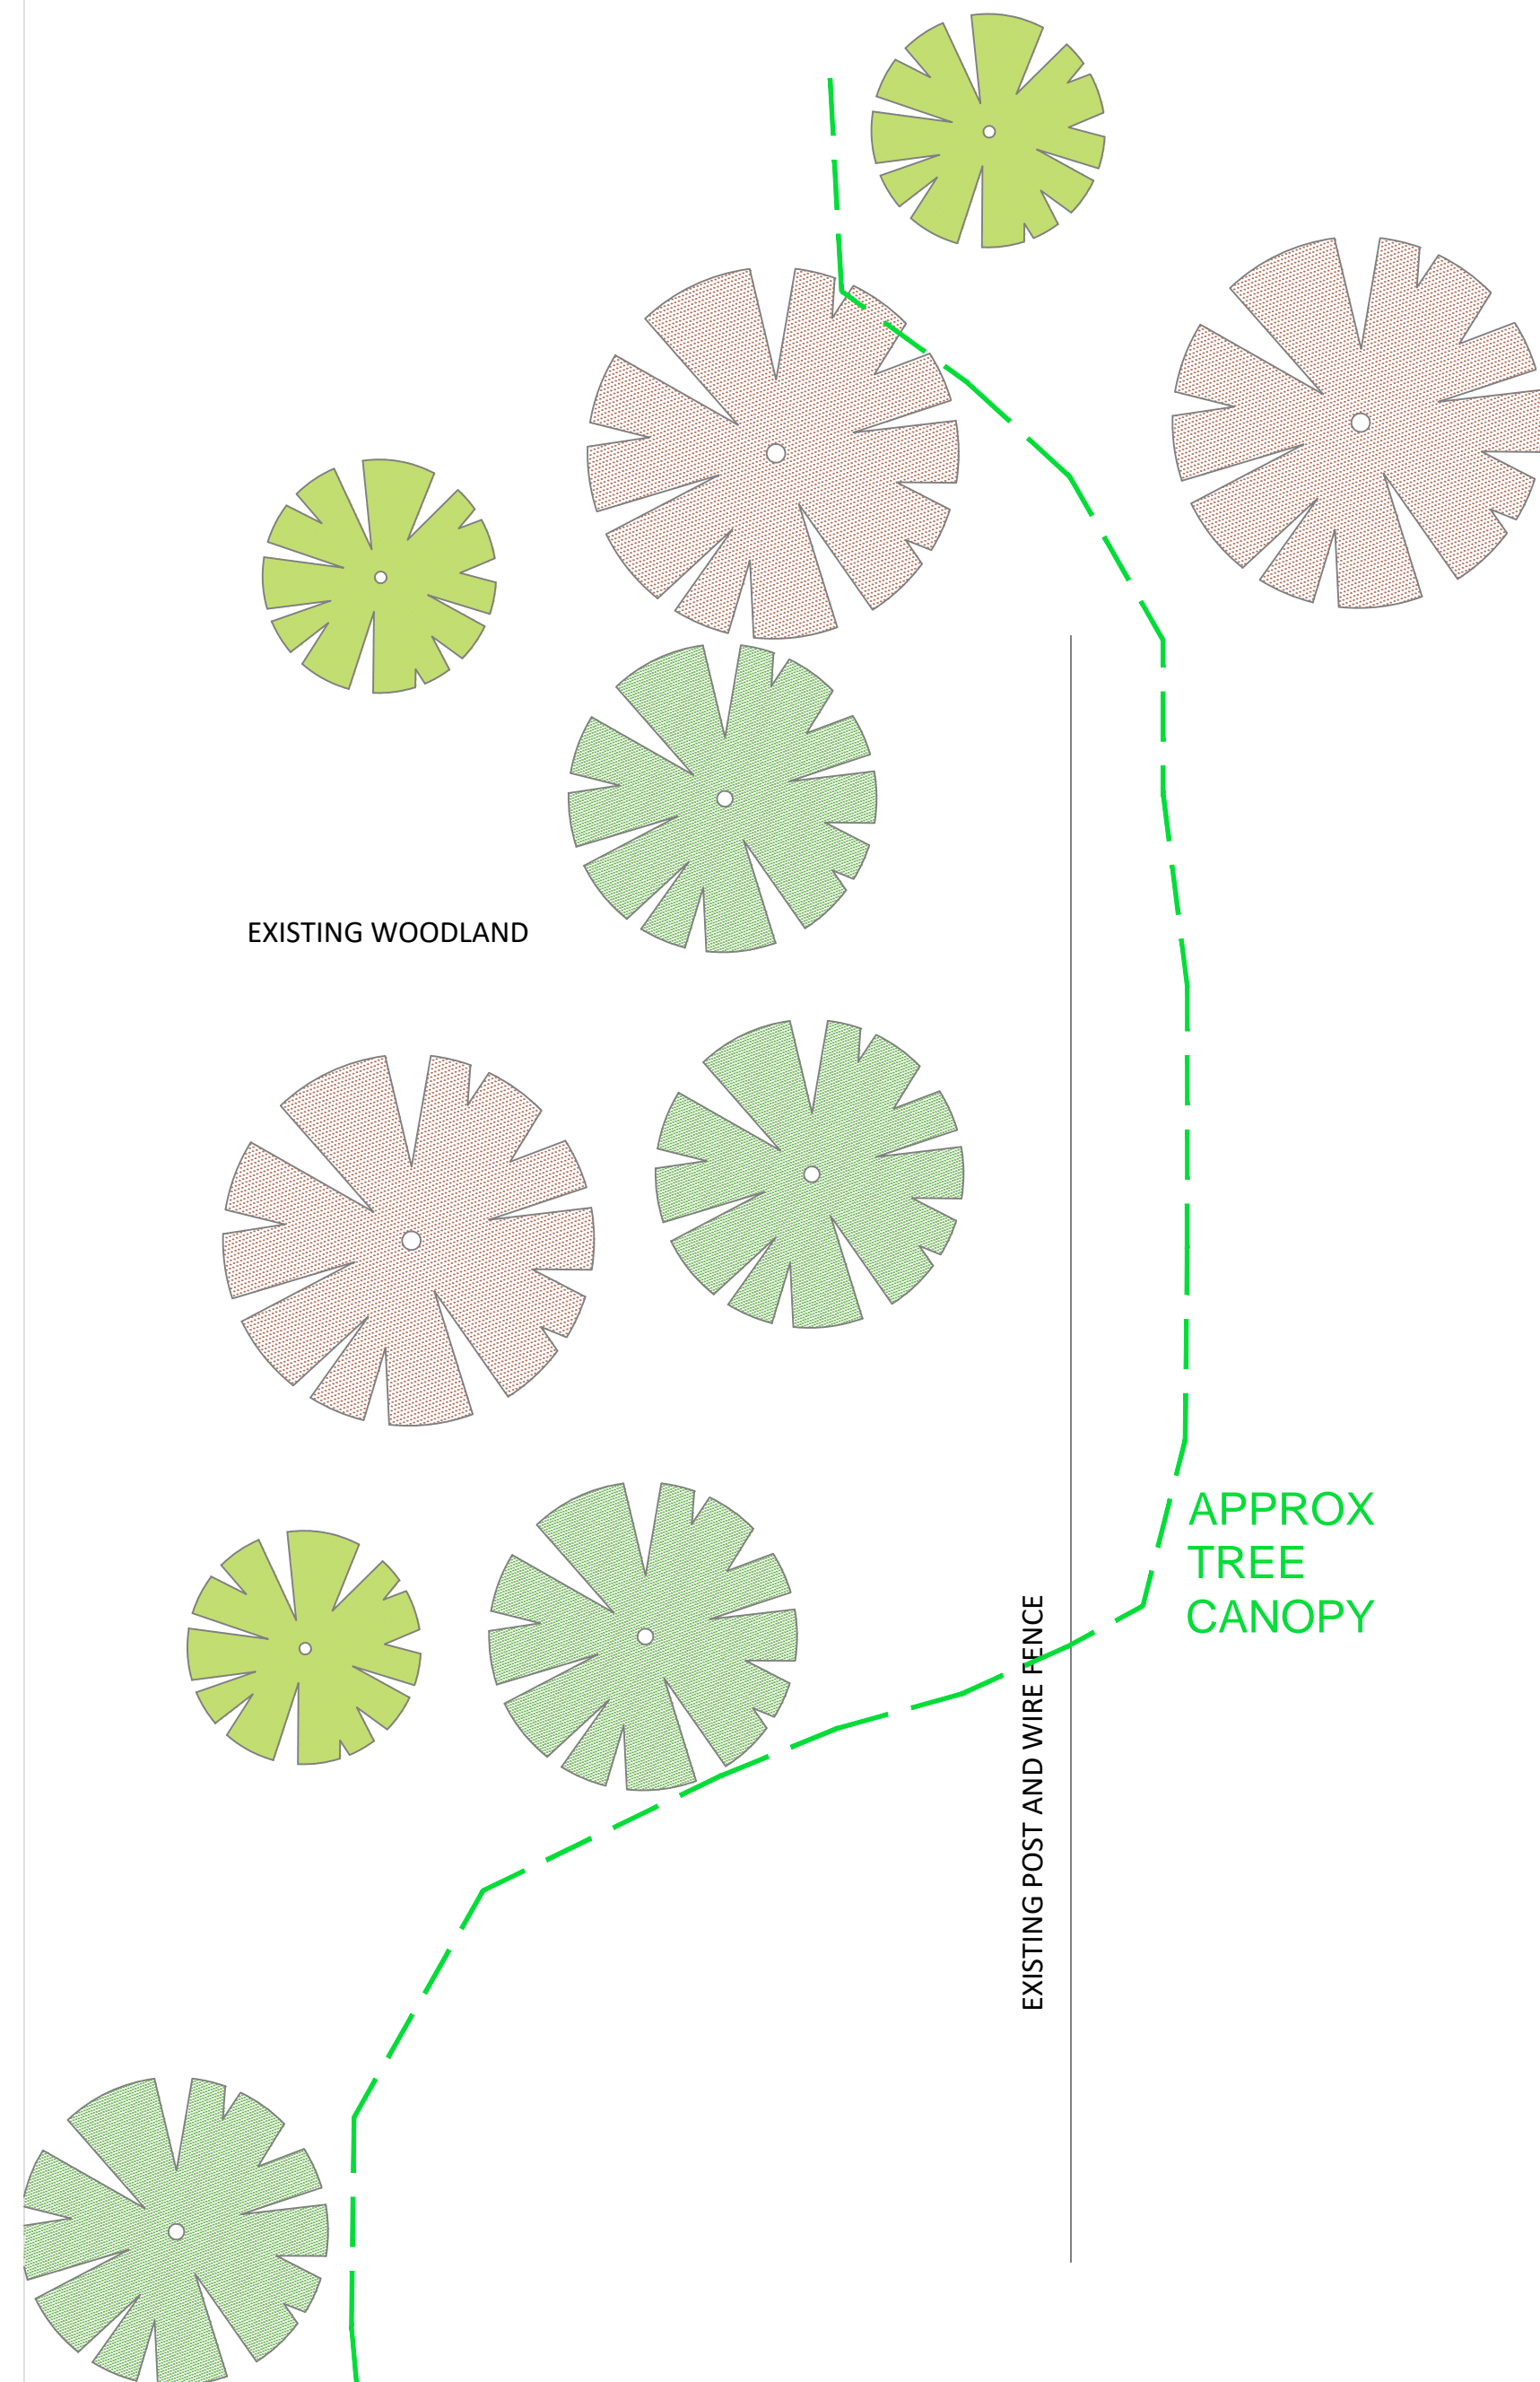

EXISTING FRONT ELEVATION
1:100 SCALE

EXISTING SIDE ELEVATION
1:100 SCALE

EXISTING REAR ELEVATION
1:100 SCALE

EXISTING SIDE ELEVATION
1:100 SCALE

EXISTING ELEVATIONS 1:100 SCALE

EAST FACING ELEVATION

EXISTING WOODLAND

GRASS AREA

EXISTING FLOOR LAYOUT
1:50 SCALE

GRASS AREA

EXISTING COTTAGE

OAKWOOD BATHROOMS, THE OAKWOOD, ELGIN

SCALES 1:50, 1:100