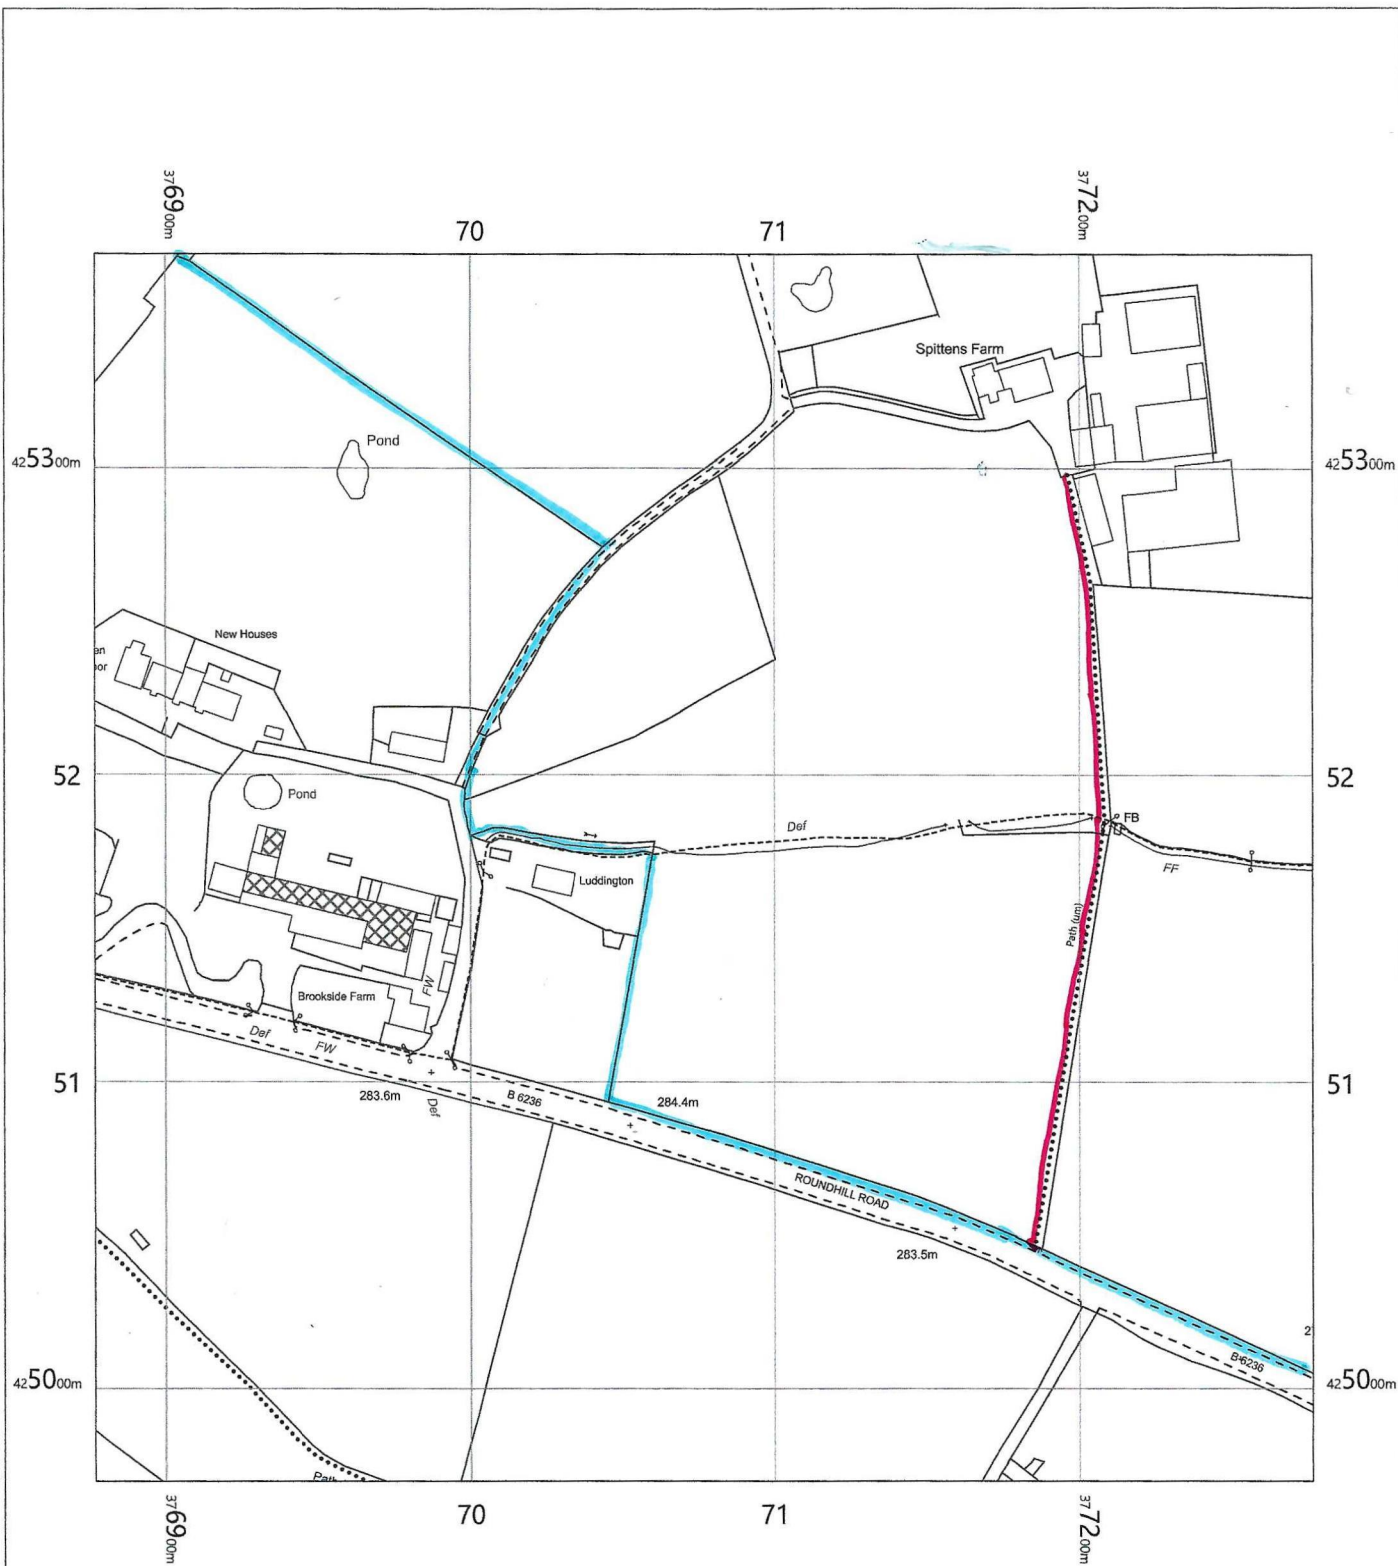

Roundhill Road, BB5 3SW

LOCATION PLAN NO 2. SPITTENS FARM ACCESS.

Roundhill Road,
 Haslingden,
 Accrington,
 Rossendale,
 Lancashire
 BB5 3SW

OS MasterMap 1250/2500/10000 scale
 Tuesday, January 5, 2021, ID: MPMBW-00928738
www.blackwellmapping.co.uk

1:2500 scale print at A4, Centre: 377077 E, 425170 N

©Crown Copyright Ordnance Survey. Licence no. 100041041

BLACKWELL'S
 MAPPING SERVICES
 PERSONAL & PROFESSIONAL MAPPING
www.blackwellmapping.co.uk

TEL: 0800 151 2612
maps@blackwell.co.uk