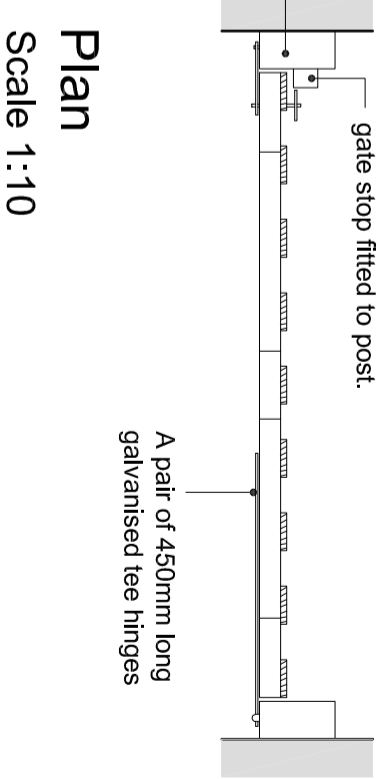

# Close Board Gate

# Palisade Gate

EXTERNAL REFERENCE :

<p>Brand: <b>BARRATT / DAVID WILSON HOMES</b>          Range: <b>2010 / 2016 &amp; -5 / -7</b>          Title: <b>EXTERNAL GATE</b>          Detail No: <b>DB-SD13- 014</b>          Drawn: <b>GDT</b>      Checked: <b>GDT</b>      Scale: <b>1:10/1:20</b>      Date: <b>MAY 18</b></p>	<p>Rev: -          Description: -</p>	<p>Date: -</p>	 
---	---	----------------	---