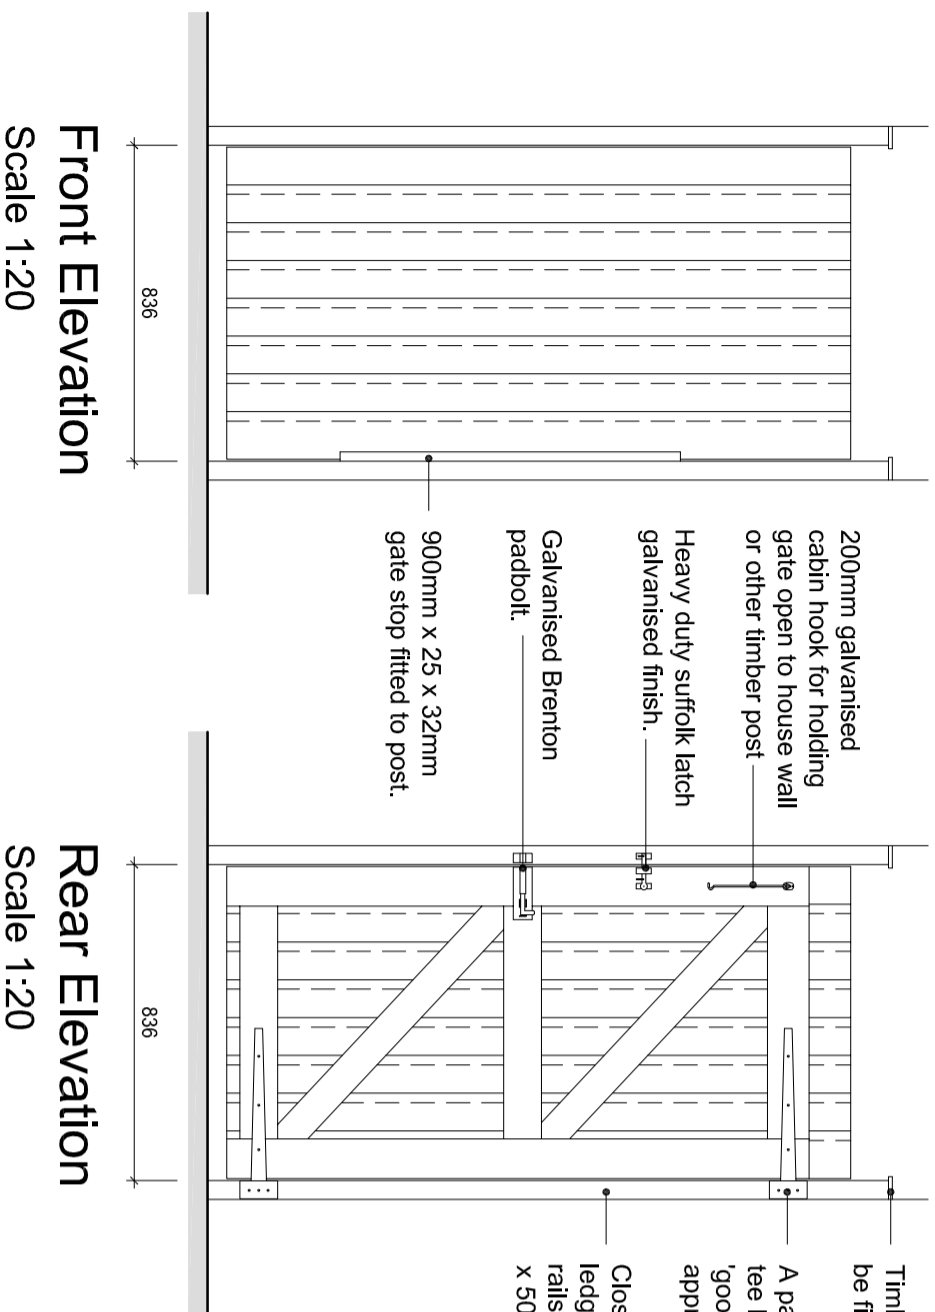

# Close Board Gate

# Palisade Gate

EXTERNAL REFERENCE :

<p>Brand: <b>BARRATT / DAVID WILSON HOMES</b>          Range: <b>2010 / 2016 &amp; -5 / -7</b>          Title: <b>EXTERNAL GATE</b>          Detail No: <b>DB-SD13- 014</b>          Drawn: <b>GDT</b>      Checked: <b>GDT</b>      Scale: <b>1:10/1:20</b>      Date: <b>MAY 18</b></p>	<p>Rev: -          Description: -</p>	<p>Date: -</p>	 
---	---	----------------	---