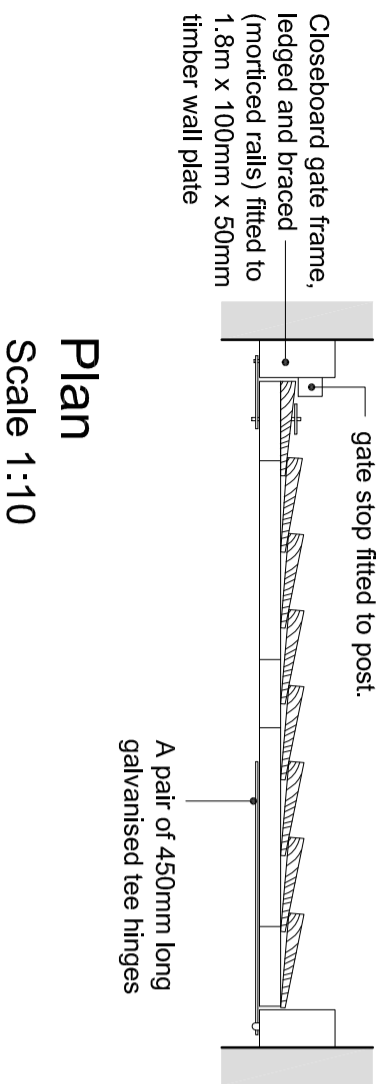

# Close Board Gate

# Palisade Gate

EXTERNAL REFERENCE :

<p>Brand: <b>BARRATT / DAVID WILSON HOMES</b>          Range: <b>2010 / 2016 &amp; -5 / -7</b>          Title: <b>EXTERNAL GATE</b>          Detail No: <b>DB-SD13- 014</b>          Drawn: <b>GDT</b>      Checked: <b>GDT</b>      Scale: <b>1:10/1:20</b>      Date: <b>MAY 18</b></p>	<p>Rev: -          Description: -</p>	<p>Date: -</p>	 
---	---	----------------	---