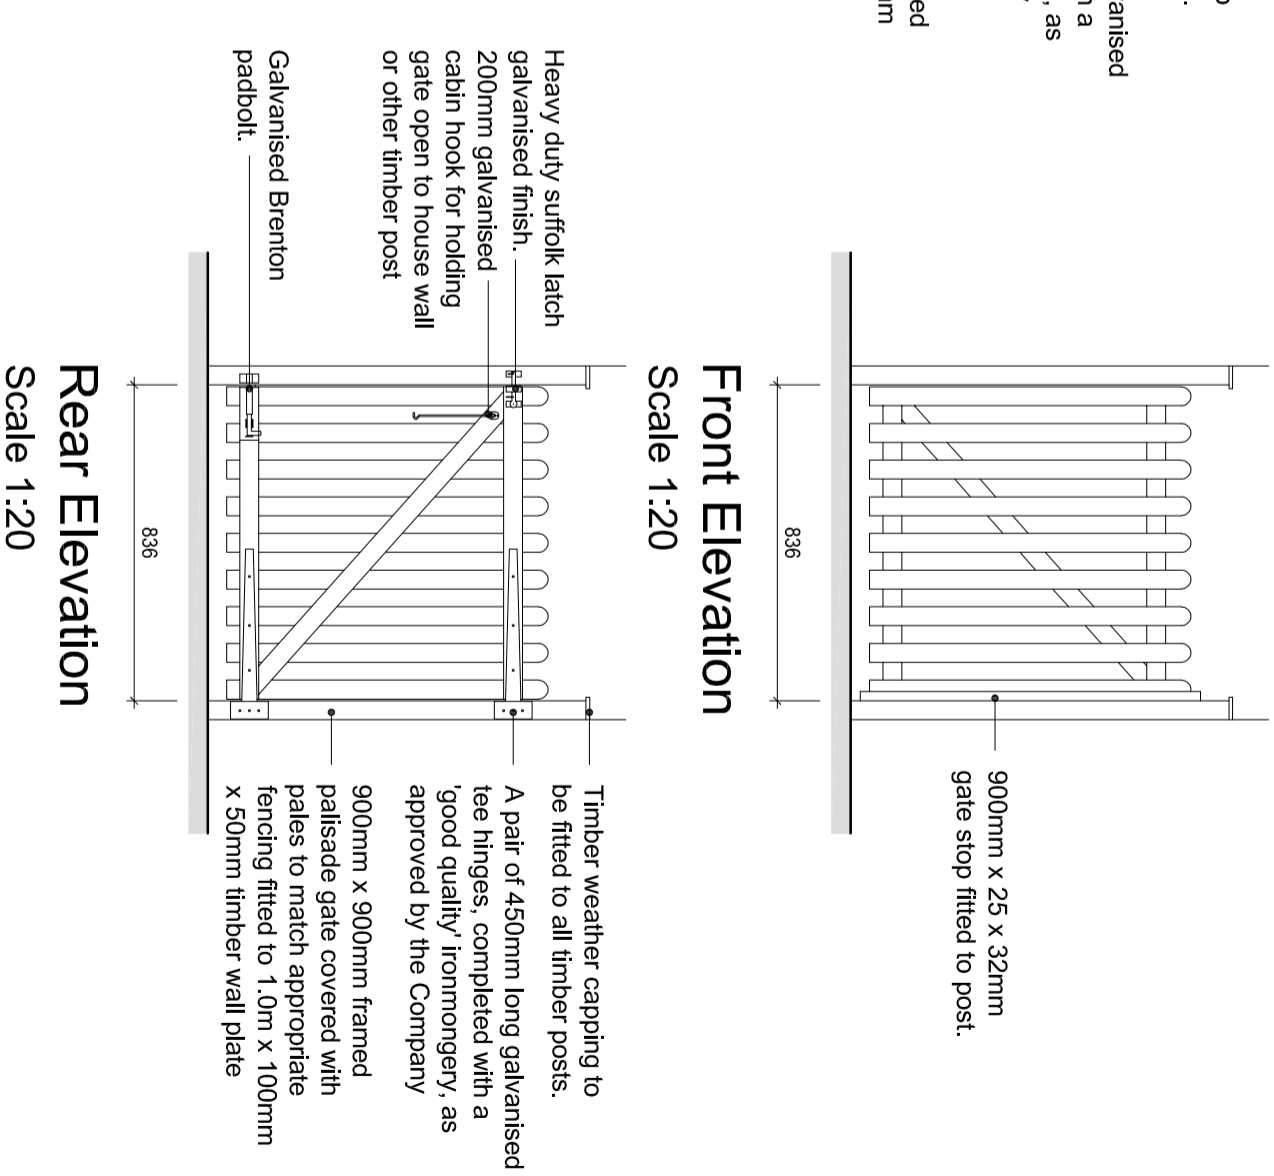

# Close Board Gate

# Palisade Gate

EXTERNAL REFERENCE :

<p>Brand: <b>BARRATT / DAVID WILSON HOMES</b>          Range: <b>2010 / 2016 &amp; -5 / -7</b>          Title: <b>EXTERNAL GATE</b>          Detail No: <b>DB-SD13- 014</b>          Drawn: <b>GDT</b>      Checked: <b>GDT</b>      Scale: <b>1:10/1:20</b>      Date: <b>MAY 18</b></p>	<p>Rev: -          Description: -</p>	<p>Date: -</p>	 
---	---	----------------	---