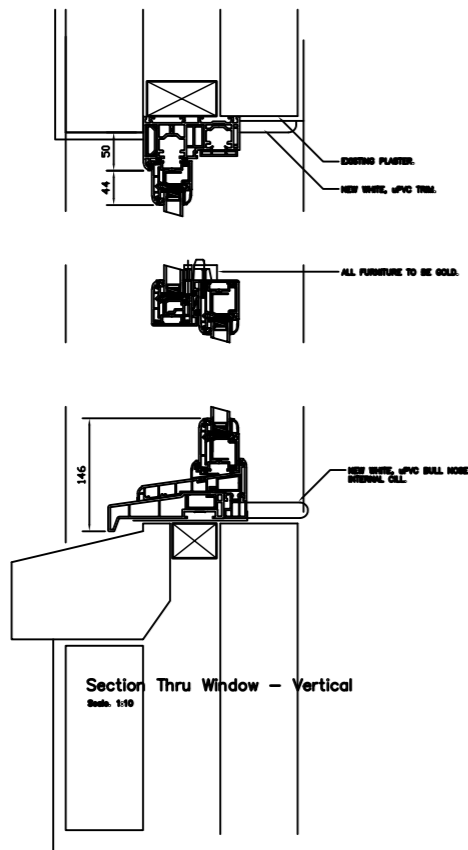

Section Thru Window - Horizontal
Scale: 1:10

Section Thru French Doors - Horizontal
Scale: 1:10

Section Thru Window - Vertical
Scale: 1:10

Section Thru French Doors - Vertical
Scale: 1:10

MitchellGlass
SUPERIOR HOME LIVING SINCE 1875

Currie Road
Galashiels
TD1 2BP

01896 752628
www.mitchellglass.co.uk

Project:
Mr L Keiro & Mrs L Bell
Braeside Cottage
Eddleston EH45 8QP

Drawing:
window and door profile
sections

Date: Jan 2021	Scale: 1:10 @ A3
Drawn:	Checked: SS

Drawing No.
28882(Keiro Bell)P02