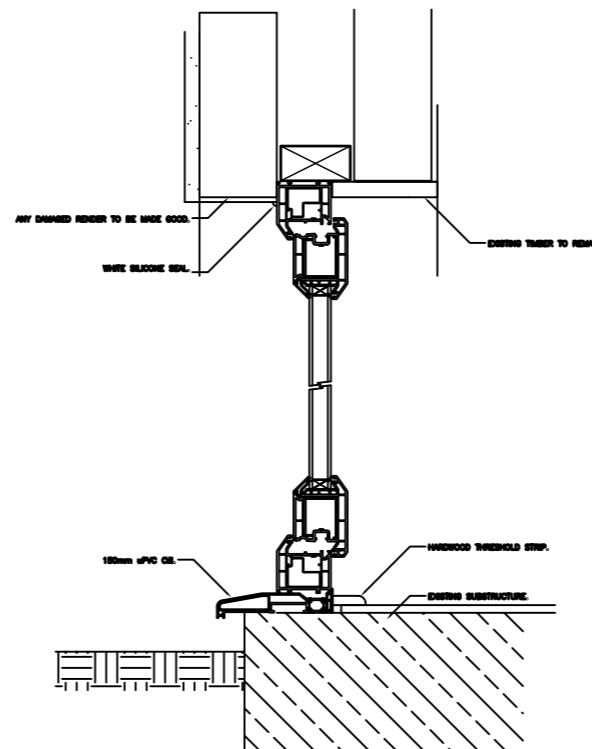

Section Thru Window - Horizontal
Scale: 1:10

Section Thru French Doors - Horizontal
Scale: 1:10

Section Thru Window - Vertical
Scale: 1:10

Section Thru French Doors - Vertical
Scale: 1:10

MitchellGlass
SUPERIOR HOME LIVING SINCE 1875

Currie Road
Galashiels
TD1 2BP

01896 752628
www.mitchellglass.co.uk

Project:
Mr L Keiro & Mrs L Bell
Braeside Cottage
Eddleston EH45 8QP

Drawing:
window and door profile
sections

Date: Jan 2021	Scale: 1:10 @ A3
Drawn:	Checked: SS

Drawing No.
28882(Keiro Bell)P02