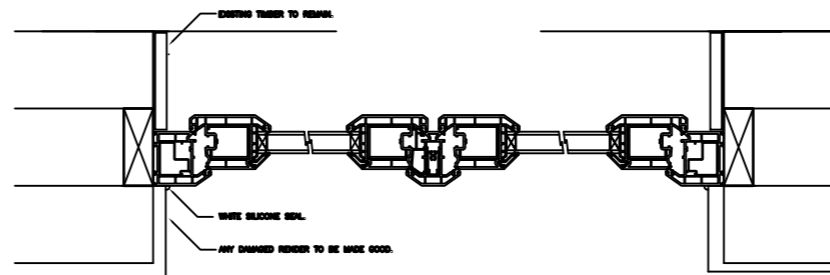

Section Thru Window - Horizontal
Scale: 1:10

Section Thru French Doors - Horizontal
Scale: 1:10

Section Thru Window - Vertical
Scale: 1:10

Section Thru French Doors - Vertical
Scale: 1:10

MitchellGlass
SUPERIOR HOME LIVING SINCE 1875

Currie Road
Galashiels
TD1 2BP

01896 752628
www.mitchellglass.co.uk

Project:
Mr L Keiro & Mrs L Bell
Braeside Cottage
Eddleston EH45 8QP

Drawing:
window and door profile
sections

Date: Jan 2021	Scale: 1:10 @ A3
Drawn:	Checked: SS

Drawing No.
28882(Keiro Bell)P02