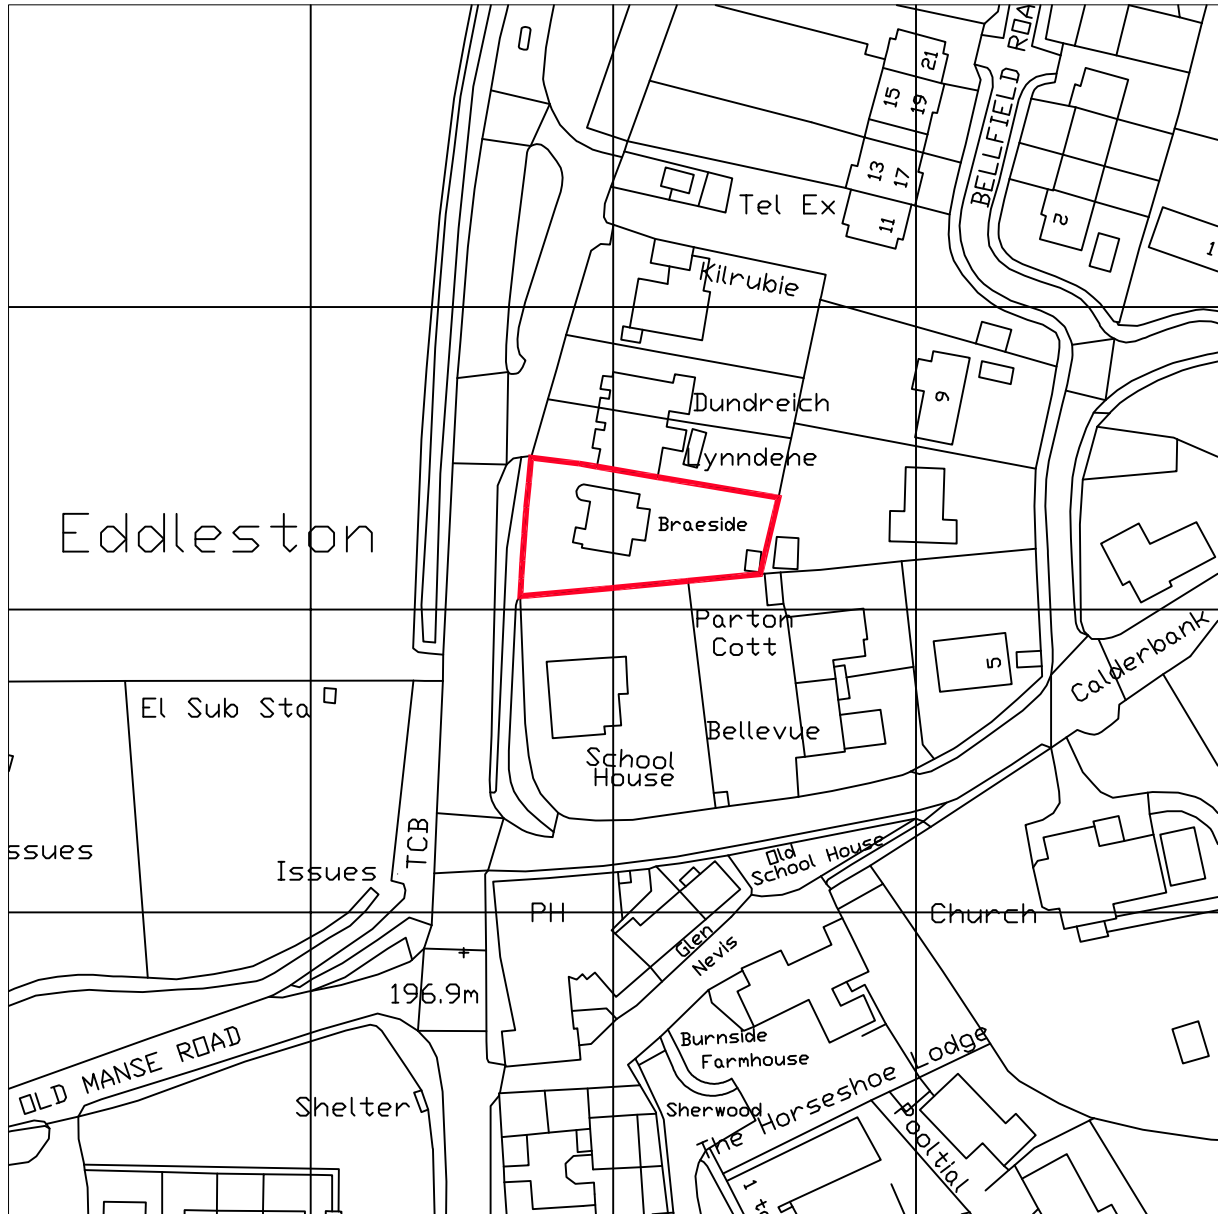

SITE LOCATION PLAN

BRAESIDE COTTAGE

EDDLESTON

EH45 8QP

Scale: 1:1250

Crown copyright 2021. Supplied by copla ltd trading as UKPlanningMaps.com a licensed Ordnance Survey partner (100054135).

Scale Bar ~
1:1250