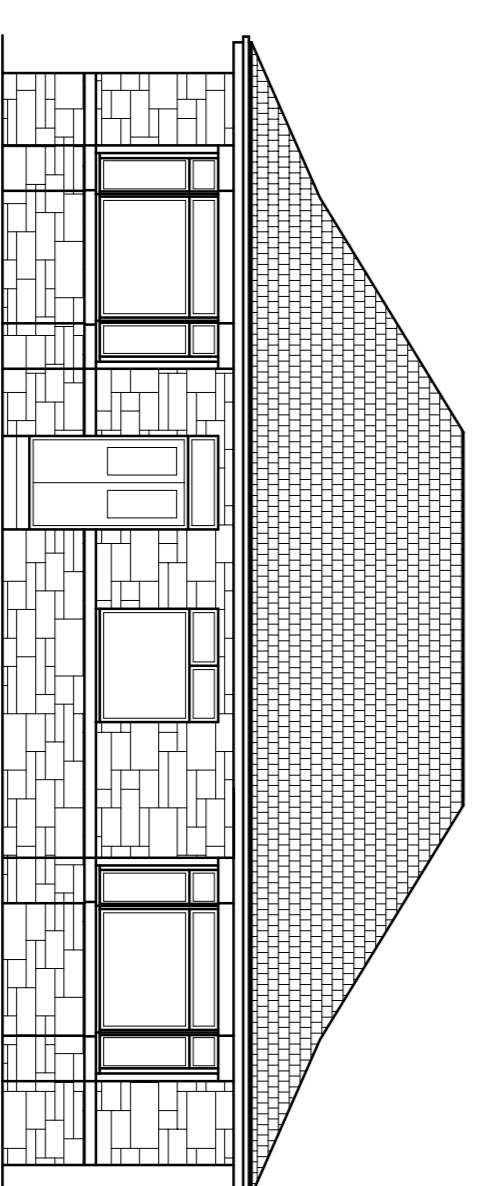

Rear 1:100

Project :
 Mr & Mrs Wardrop
 10 Clearfield Avenue
 Hamilton, WLS 95U
 Scale 1:50/1:100/1:200/1:1250
 Date: 16/01/21 Rev

Existing
 del01.txt