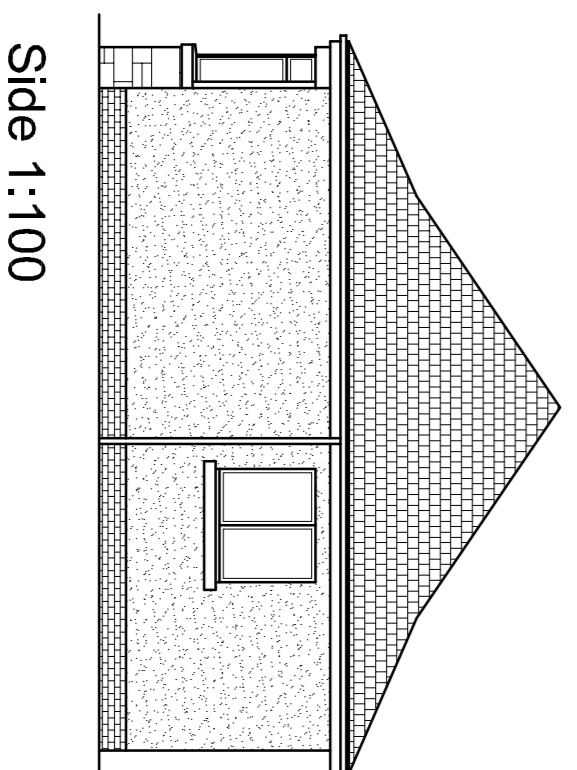

Rear 1:100

Project :
 Mr & Mrs Wardrop
 10 Clearfield Avenue
 Hamilton, WLS 95U
 Scale 1:50/1:100/1:200/1:1250
 Date: 16/01/21 Rev

Existing
 del01.txt