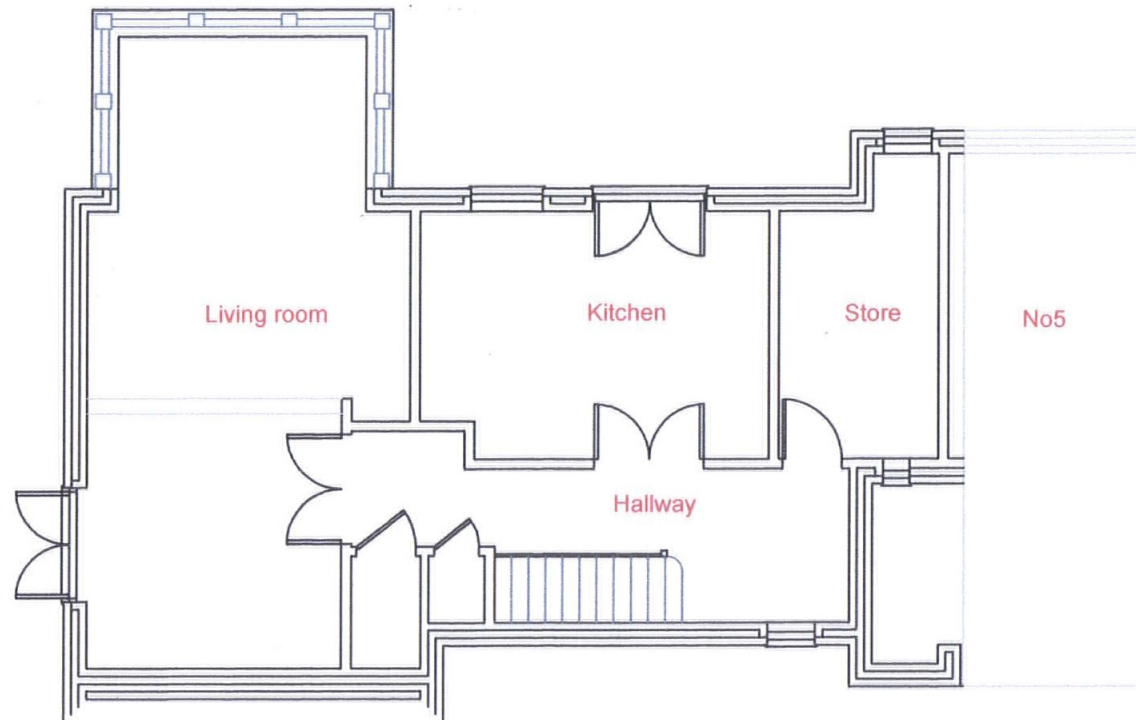

North elevation

West elevation

South elevation

Ground floor plan

Revisions	Int.	Date.
-----------	------	-------

Client: Mr & Mrs Murdock. Walnut Court.
Hawthorn Road. Charlton. DT2 9EX

	Email: adrian@southernconservatories.co.uk
	Southern Conservatories Ltd
	North Perrott Garden Centre, TA18 7SS
	Telephone: 01460 76274 Website: www.southernconservatories.com
Think Local, Buy Quality, Choose Southern	

Project: **Glazed Garden Room**
Existing plan & elevations

Drawn: MB.	Checked: AJ	Scale: 1:50
Date: 12/10/2020	See Status Schedule.	@A3

Drawing No.	Revision
SOU002 02E	