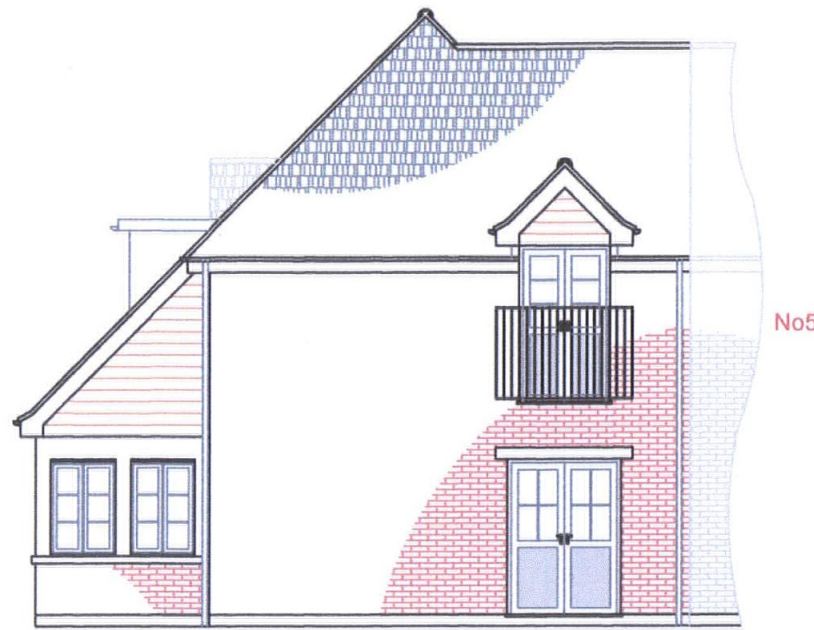

North elevation

West elevation

South elevation

Ground floor plan

Revisions	Int.	Date.
-----------	------	-------

Client: Mr & Mrs Murdock. Walnut Court.
Hawthorn Road. Charlton. DT2 9EX

	Email: adrian@southernconservatories.co.uk
	Southern Conservatories Ltd
	North Perrott Garden Centre, TA18 7SS
	Telephone: 01460 76274 Website: www.southernconservatories.com
Think Local, Buy Quality, Choose Southern	

Project: **Glazed Garden Room**
Existing plan & elevations

Drawn: MB.	Checked: AJ	Scale: 1:50
Date: 12/10/2020	See Status Schedule.	@A3

Drawing No.	Revision
SOU002 02E	