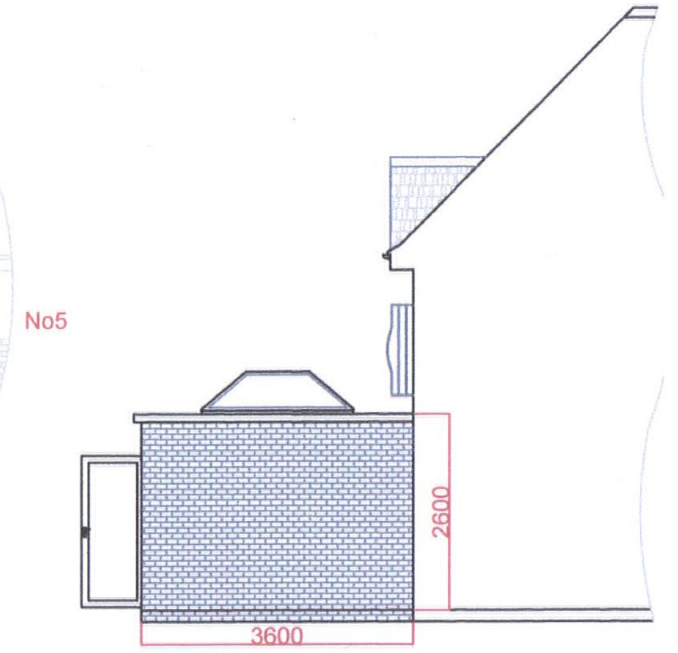

North elevation

West elevation

South eleva

Roof floor plan

Ground floor plan

Revisions	Int.	Date.
-----------	------	-------

Client: Mr & Mrs Murdock. Walnut Court.
Hawthorn Road. Charlton. DT2 9EX

Email: sdrfan@southernconservatories.co.uk
 Southern Conservatories Ltd
 North Perrott Garden Centre, TA18 7SS
 Telephone: 01460 76274
 Website: www.southernconservatories.com
 Think Local, Buy Quality, Choose Southern

Project: Glazed Garden Room
Proposed plans & elevations

Drawn: MB.	Checked: AJ	Scale: 1:50
Date: 12/10/2020	See Status Schedule.	@A3

Drawing No.	Revision
SOU002 03P	