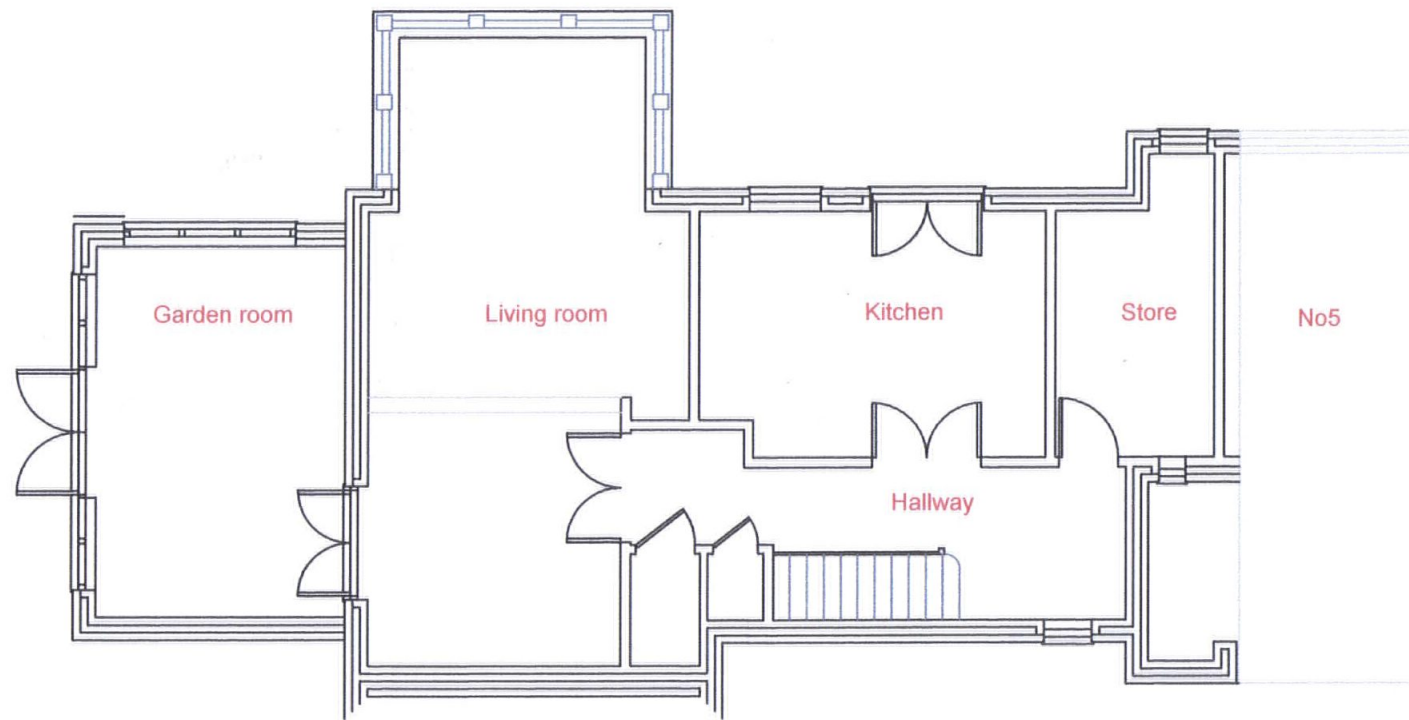

North elevation

West elevation

South eleva

Roof floor plan

Ground floor plan

Revisions	Int.	Date.
-----------	------	-------

Client: Mr & Mrs Murdock. Walnut Court.
Hawthorn Road. Charlton. DT2 9EX

Email: sdrfan@southernconservatories.co.uk
 Southern Conservatories Ltd
 North Perrott Garden Centre, TA18 7SS
 Telephone: 01460 76274
 Website: www.southernconservatories.com
 Think Local, Buy Quality, Choose Southern

Project: Glazed Garden Room
Proposed plans & elevations

Drawn: MB.	Checked: AJ	Scale: 1:50
Date: 12/10/2020	See Status Schedule.	@A3

Drawing No.	Revision
SOU002 03P	