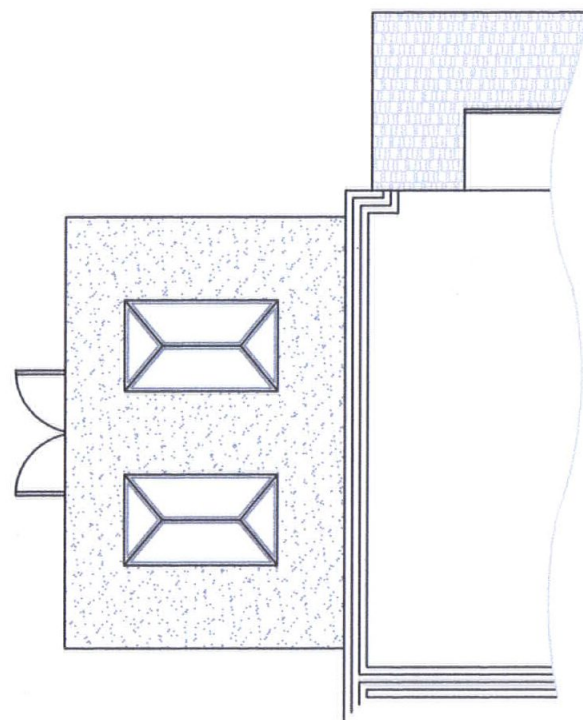

North elevation

West elevation

South eleva

Roof floor plan

Ground floor plan

Revisions	Int.	Date.
-----------	------	-------

Client: Mr & Mrs Murdock. Walnut Court.
Hawthorn Road. Charlton. DT2 9EX

Email: sdrfan@southernconservatories.co.uk
 Southern Conservatories Ltd
 North Perrott Garden Centre, TA18 7SS
 Telephone: 01460 76274
 Website: www.southernconservatories.com
 Think Local, Buy Quality, Choose Southern

Project: Glazed Garden Room
Proposed plans & elevations

Drawn: MB.	Checked: AJ	Scale: 1:50
Date: 12/10/2020	See Status Schedule.	@A3

Drawing No.	Revision
SOU002 03P	