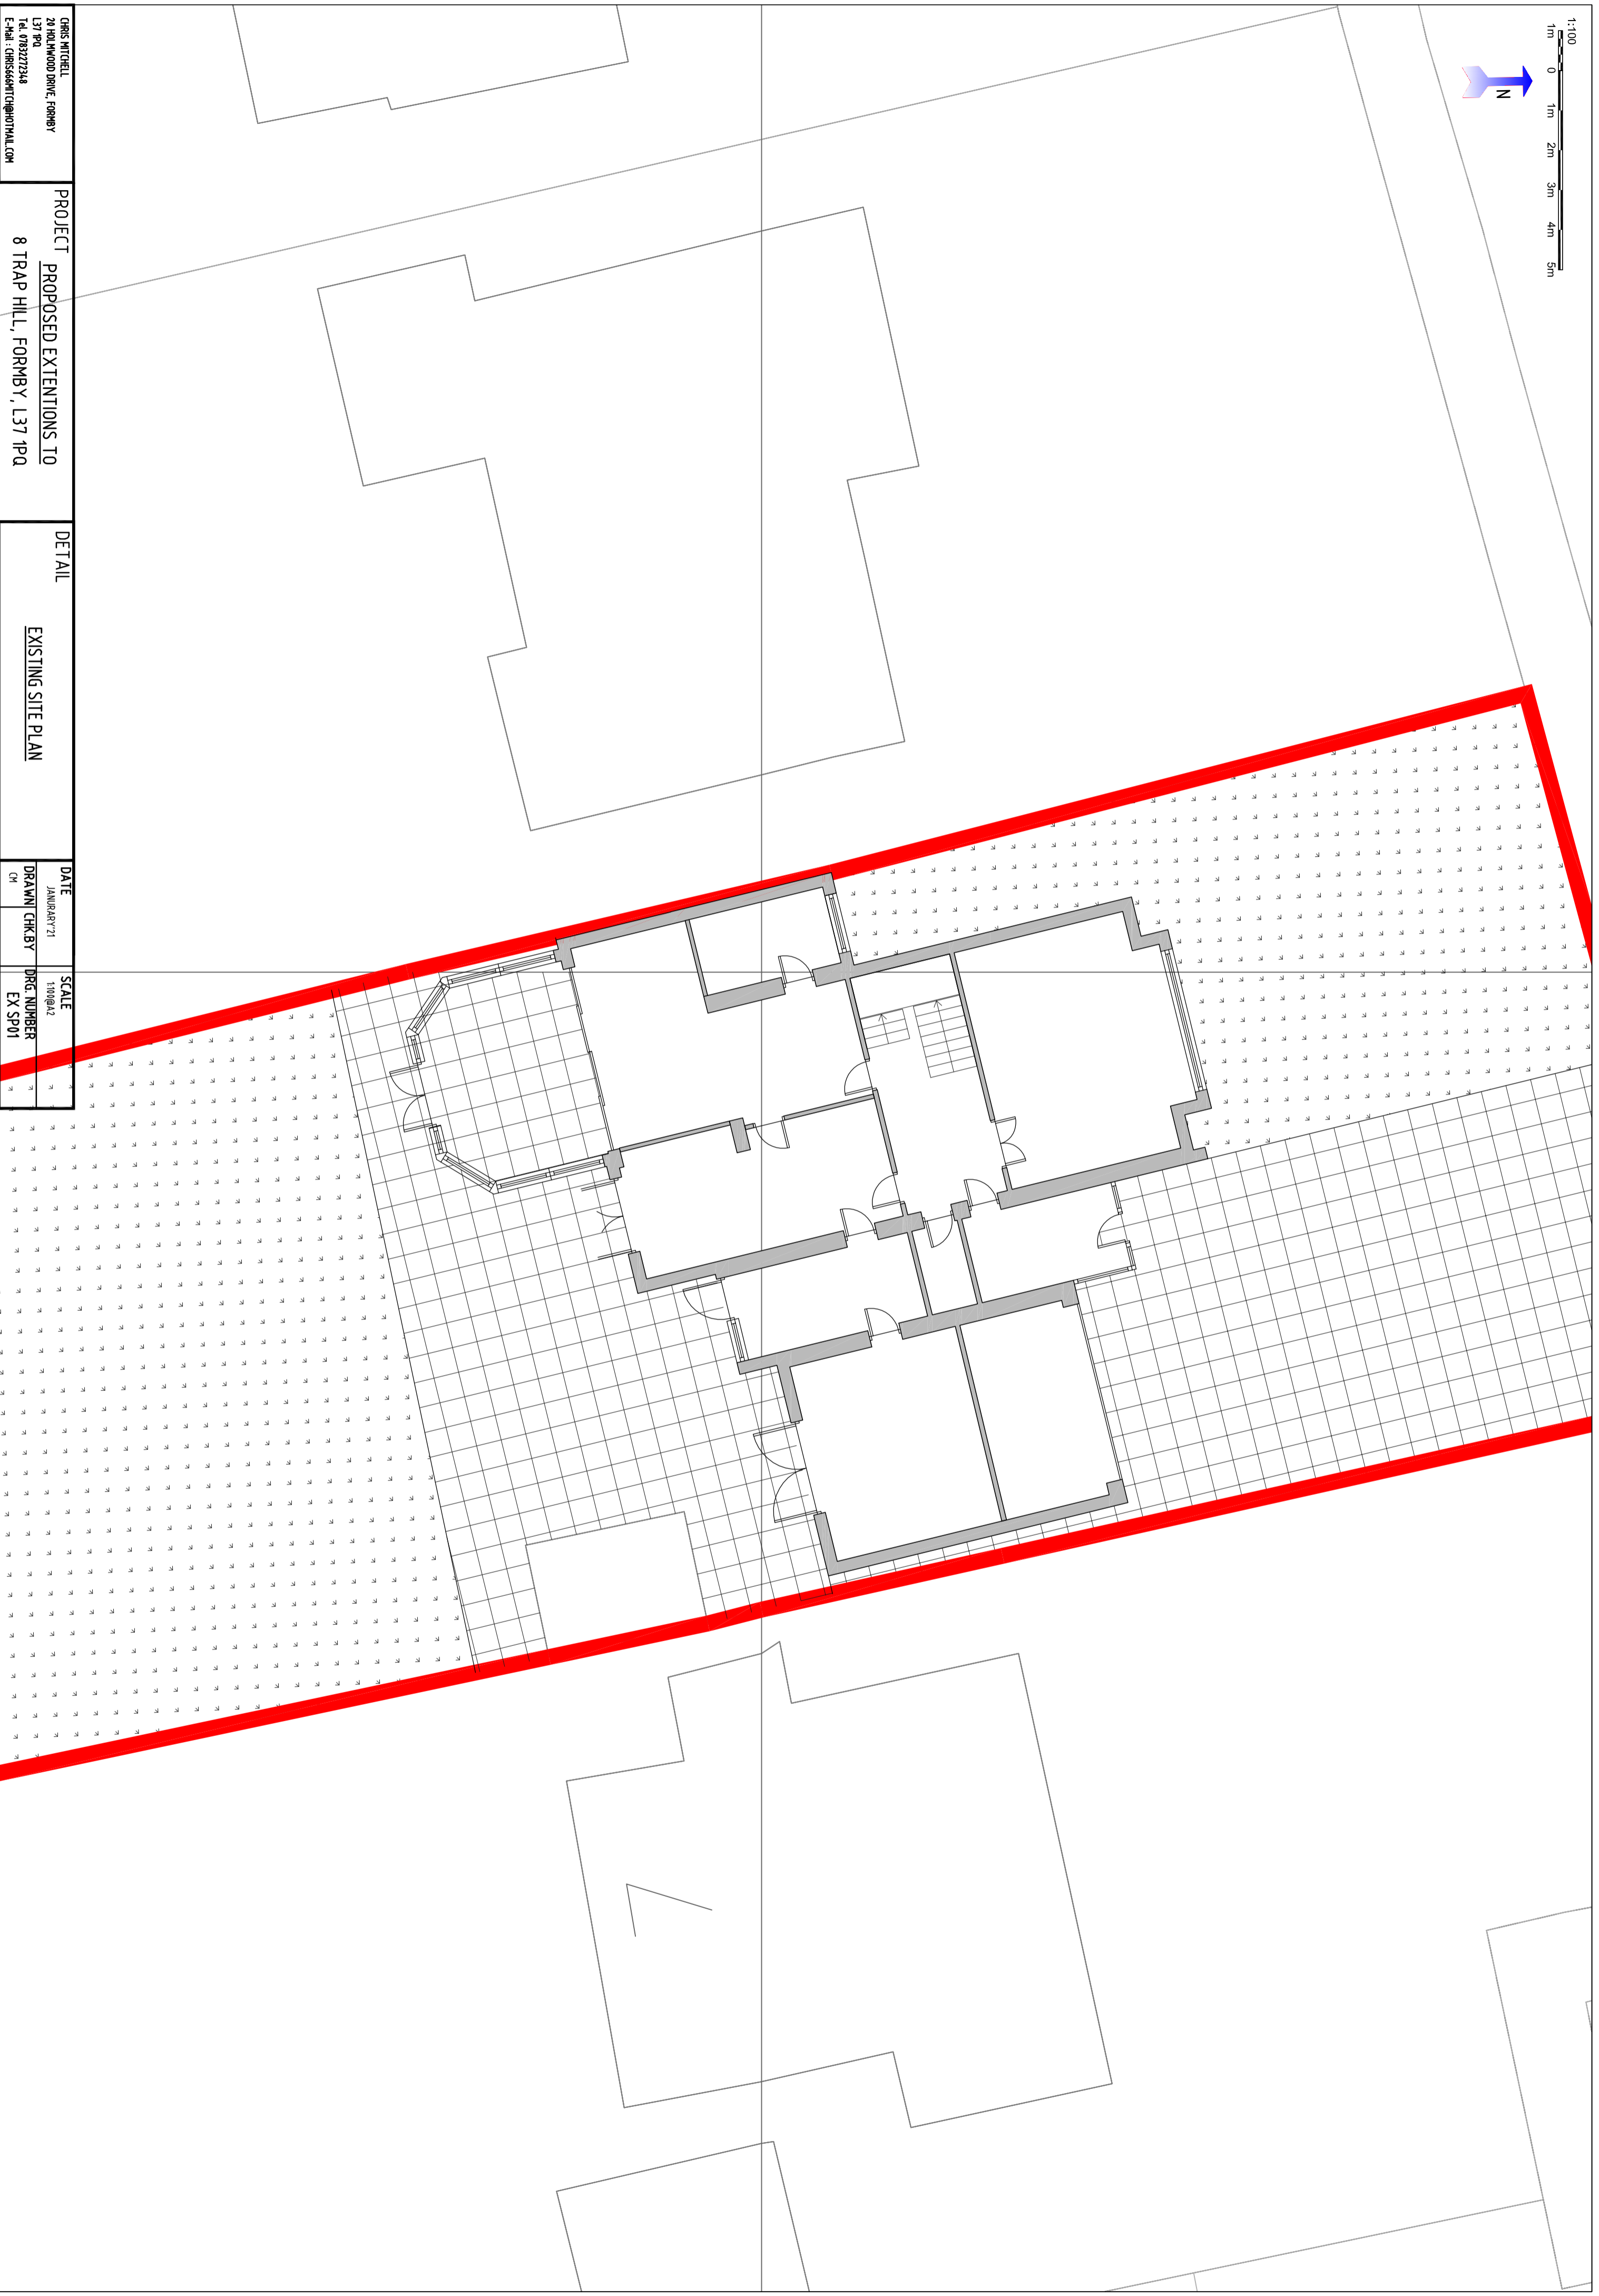

1:100
0 1m 2m 3m 4m 5m

CHRIS MITCHELL
20 HOLMWOOD DRIVE, FORMBY
L37 9Q
TEL: 0783232348
E-MAIL: CHRIS@CMITCHELL.COM

PROJECT PROPOSED EXTENSIONS TO
8 TRAP HILL, FORMBY, L37 9PQ

DETAIL EXISTING SITE PLAN

DATE		SCALE	
JANUARY'21	1:100@A2	DRG. NUMBER	EX SP01
CM		DRAWN/CHK BY	