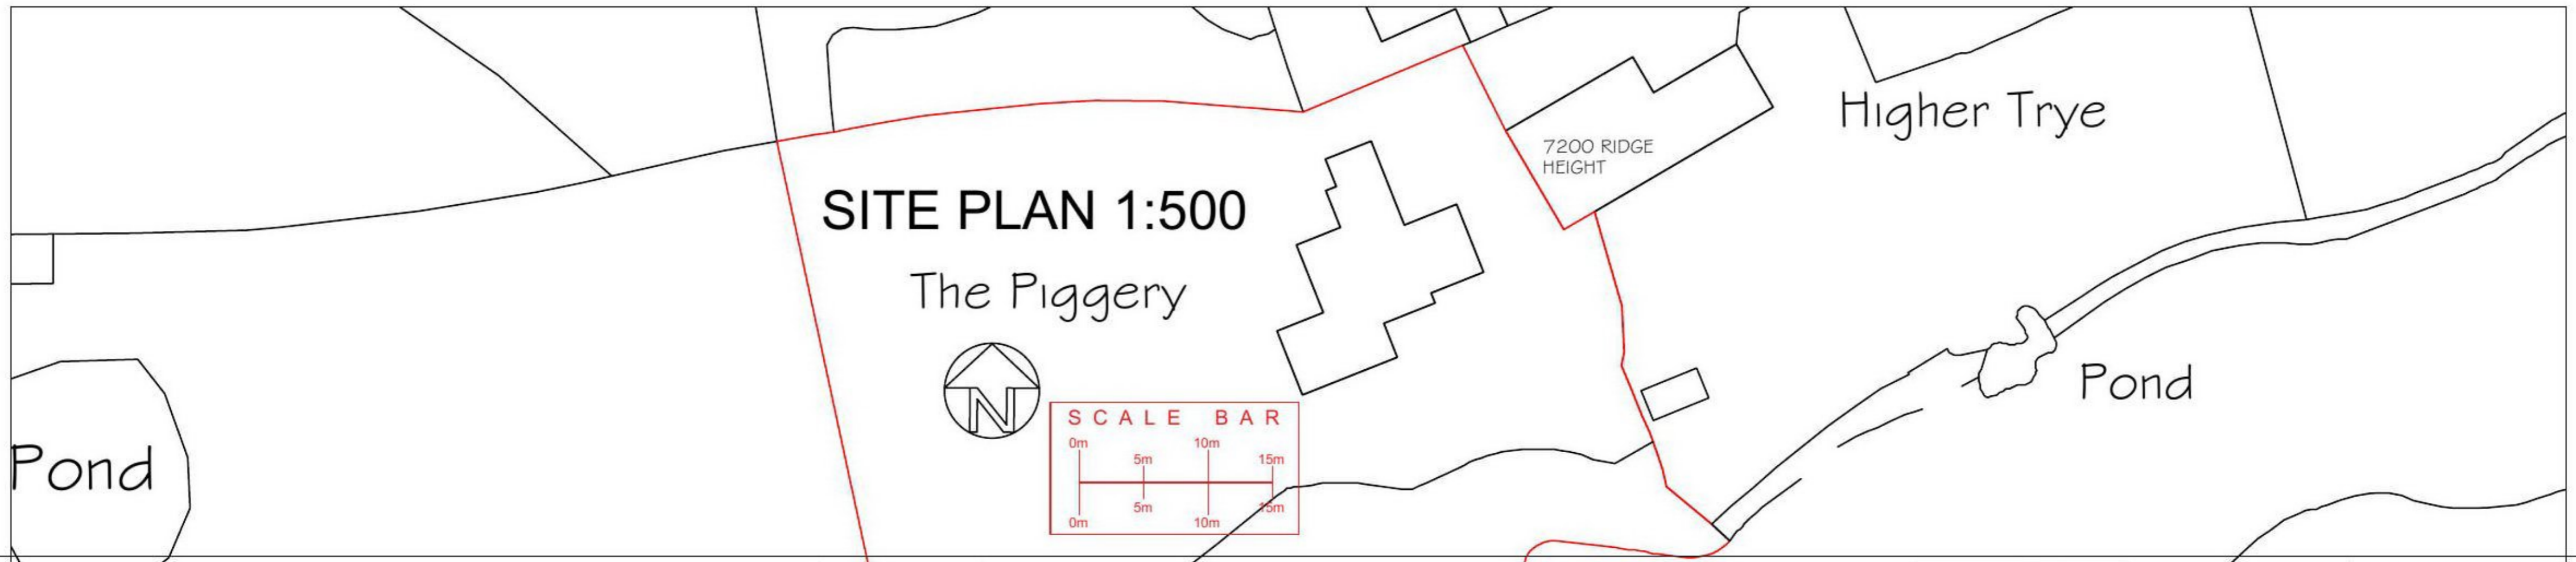

Crown Copyright and database rights 2020. OS 100031961 National Map Centre. Purchased 02/12/2020 1 year licence.

LOCATION PLAN 1:1250

SITE PLAN 1:500

The Piggery

PZ PLANS—Robert Boardman Bsc(Arch) PGDip(Arch)
 Architectural Plans for Planning Permission and Building Regulations
 Swallows Barn Trezelah Gulval Penzance TR20 8xd
 [Redacted]

CLIENT	Mrs Thomas	
PROJECT TYPE	Proposed Ground and First Floor Extension	
DRAWING TITLE	Existing	SITE AND LOCATION PLANS

DATE	SCALE
18 Dec 2020	
DRAWING NUMBER	A3
PZ20/10-00	