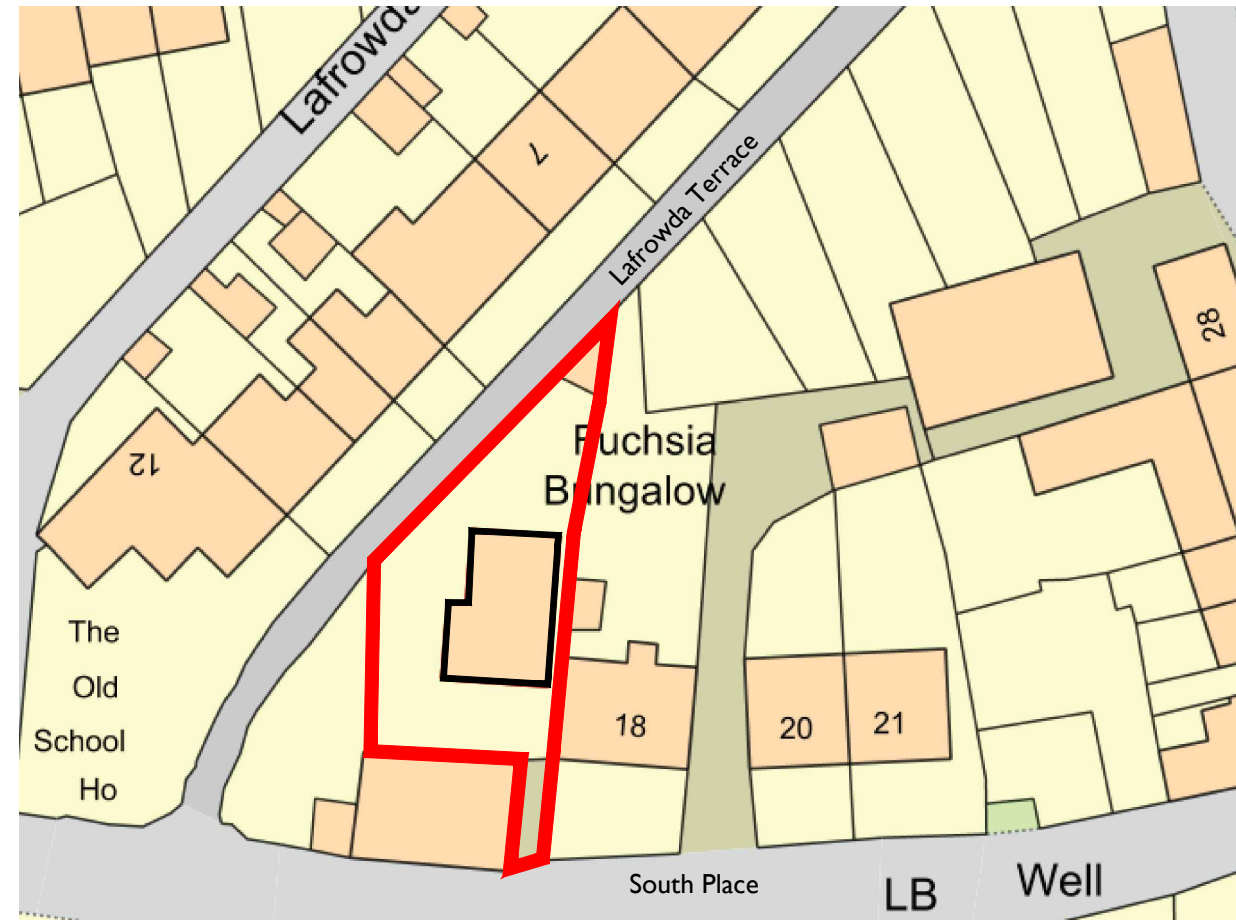

Location Plan I:1250

Block Plan I:500

Notes

1. This drawing should not be scaled for construction purposes, only figured dimensions worked from.
2. This drawing is for design and planning purposes only.

Stage	Planning		Scale	1:1250/500@A3
Title	Location and Block Plan		Date	January 2021
Project	Extension to Teasel Cottage, St Just		Dwg.no.	EX01
Applicant	Justine East			